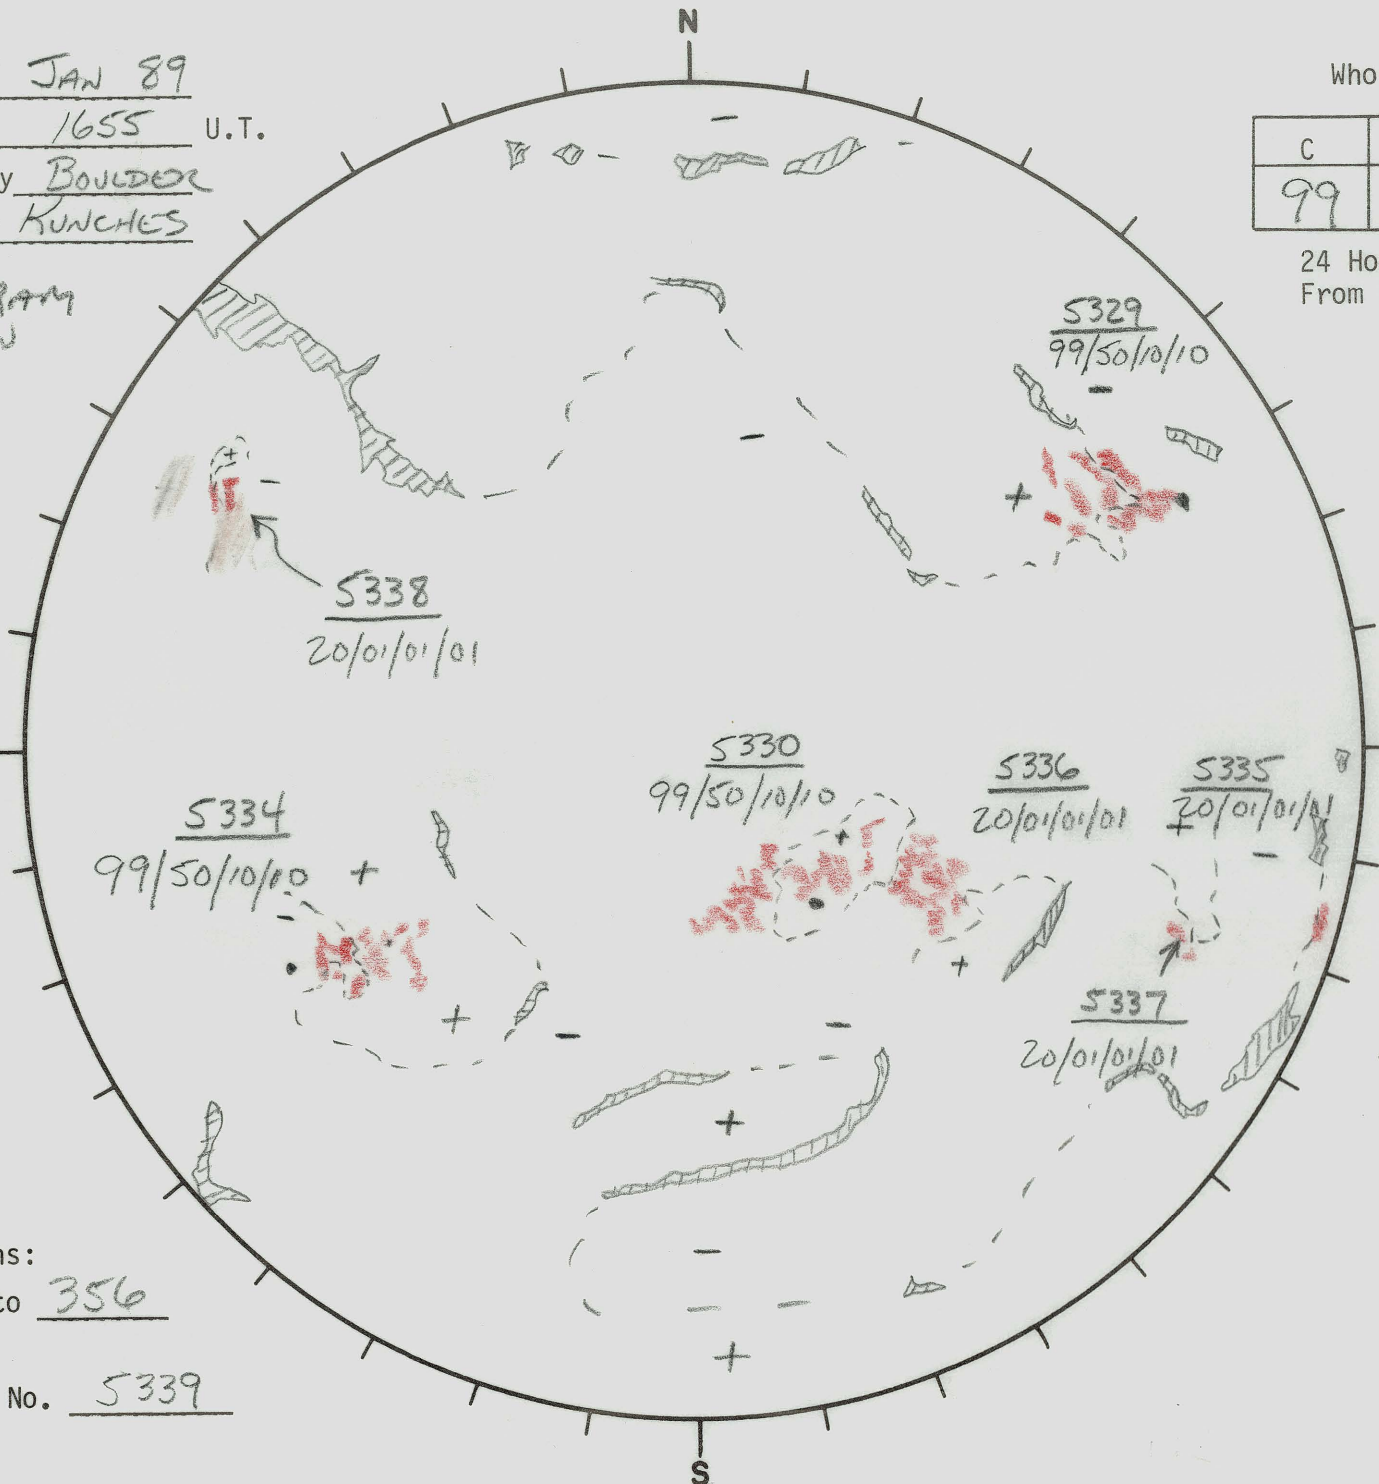

Date: 29 JAN 89
 Time: 1655 U.T.
 Observatory BOULDER
 Forecaster KUNCHES

Whole Disk Forecast

C	M	X	P
99	90	25	25

24 Hour Forecast
 From 0000 U.T. to 0000 U.T.

MAGNETOGRAM
 MT. WILSON

NO 10830

360 E

W / 80

Returning
 Carringtons:
316 to 356

Next Rgn. No. 5339

Lt 090
 Bt -5.9
 Pt -11.2