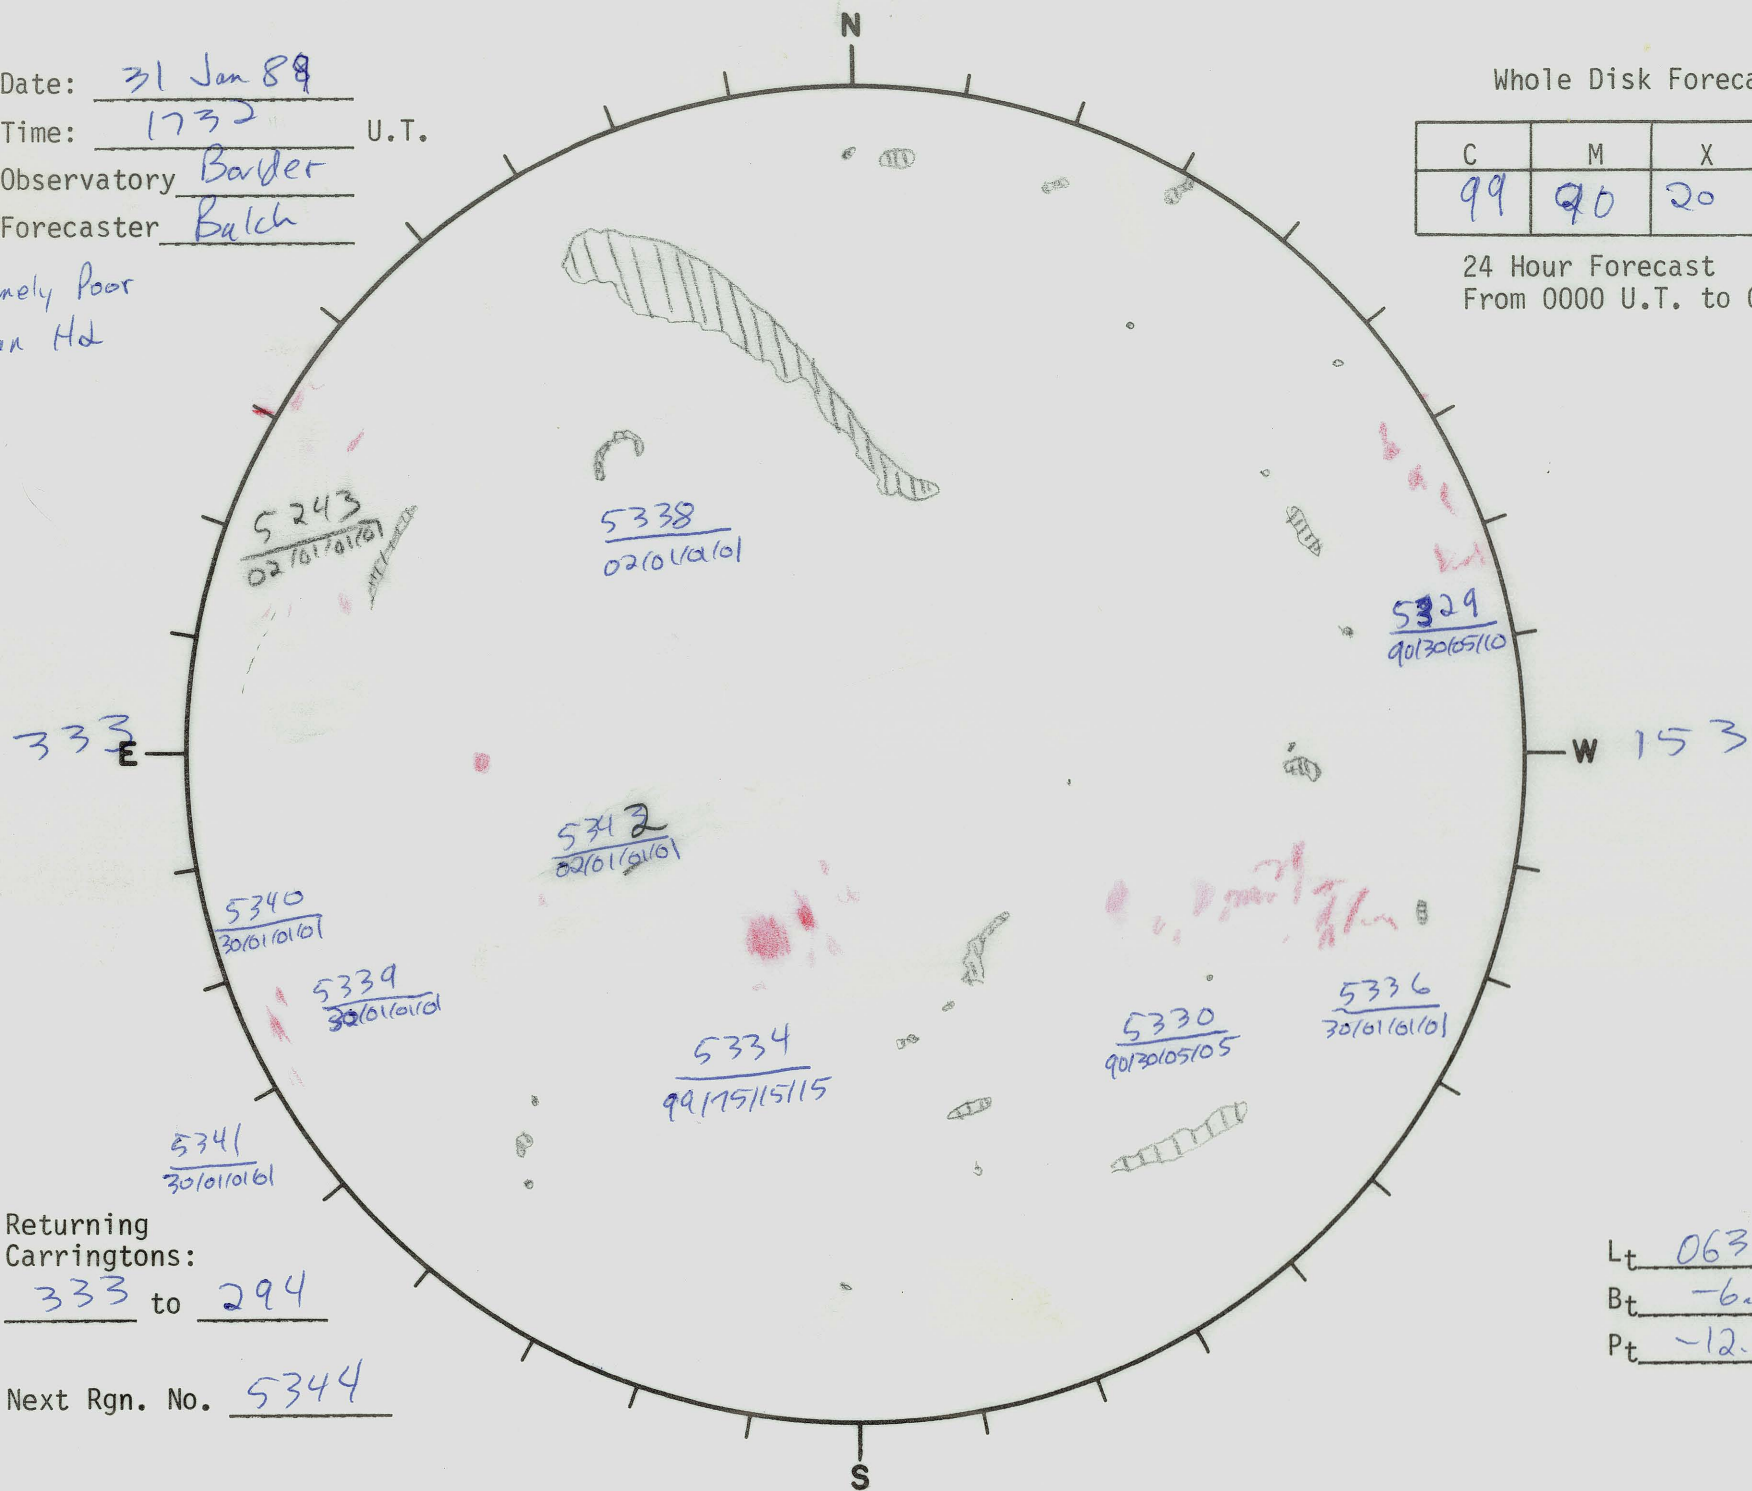

Date: 31 Jan 89
 Time: 1732 U.T.
 Observatory Bardar
 Forecaster Balch

Whole Disk Forecast

C	M	X	P
99	90	20	25

24 Hour Forecast
 From 0000 U.T. to 0000 U.T.

Extremely Poor
 Holloman Hd

Returning
 Carringtons:
333 to 294

Next Rgn. No. 5344

Lt 063.0
 Bt -6.0
 Pt -12.1