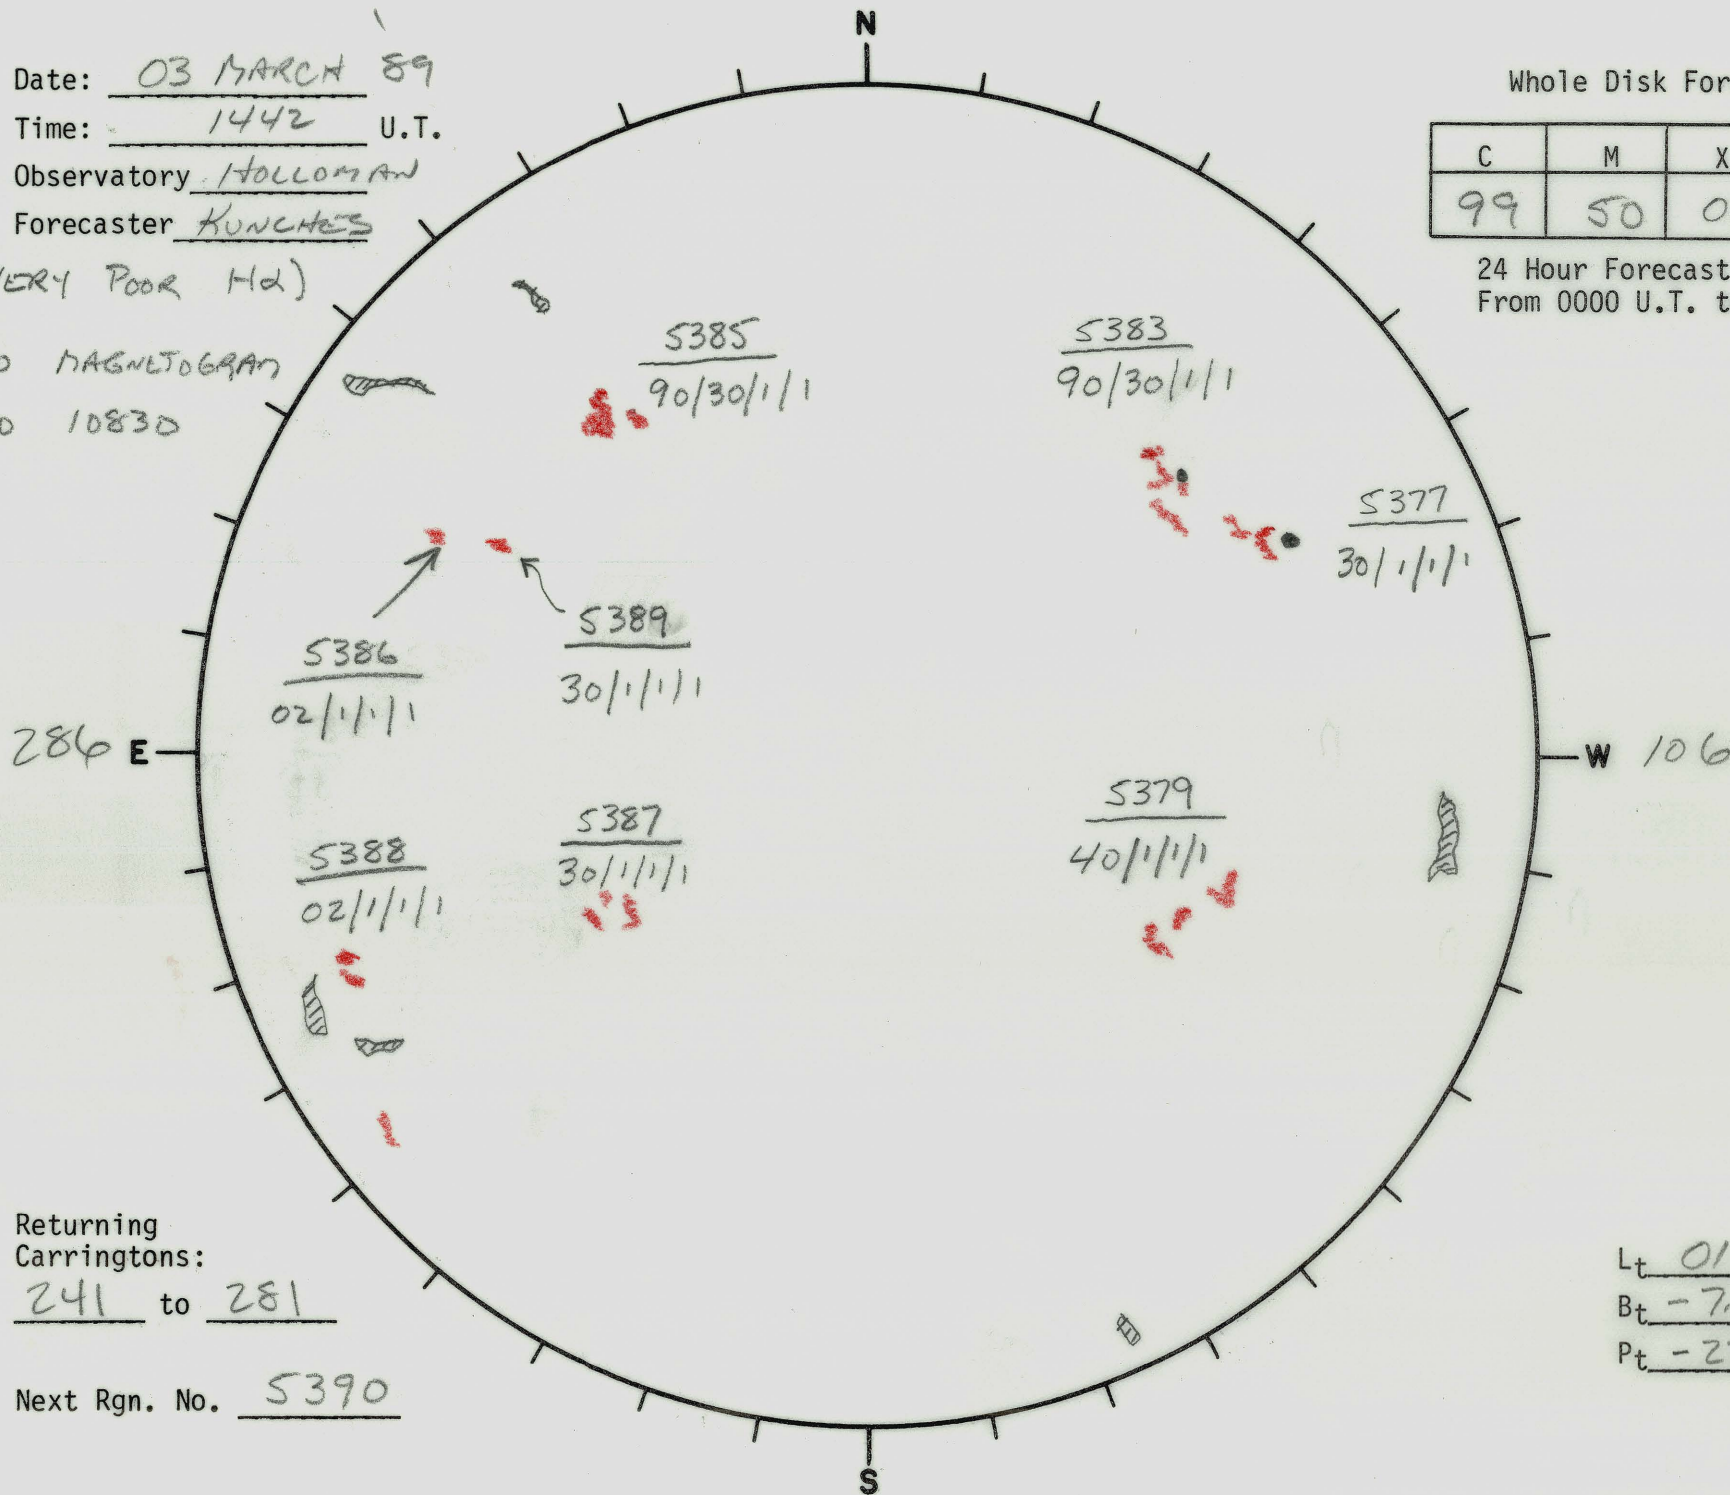

Date: 03 MARCH 89

Time: 1442 U.T.

Observatory HOLLAMAN

Forecaster KUNCHES

(VERY POOR HD)

NO MAGNETOGRAM

NO 10830

Whole Disk Forecast

C	M	X	P
99	50	05	05

24 Hour Forecast
From 0000 U.T. to 0000 U.T.

Returning Carringtons:

241 to 281

Next Rgn. No. 5390

L_t 016
B_t -7.3
P_t -22.2