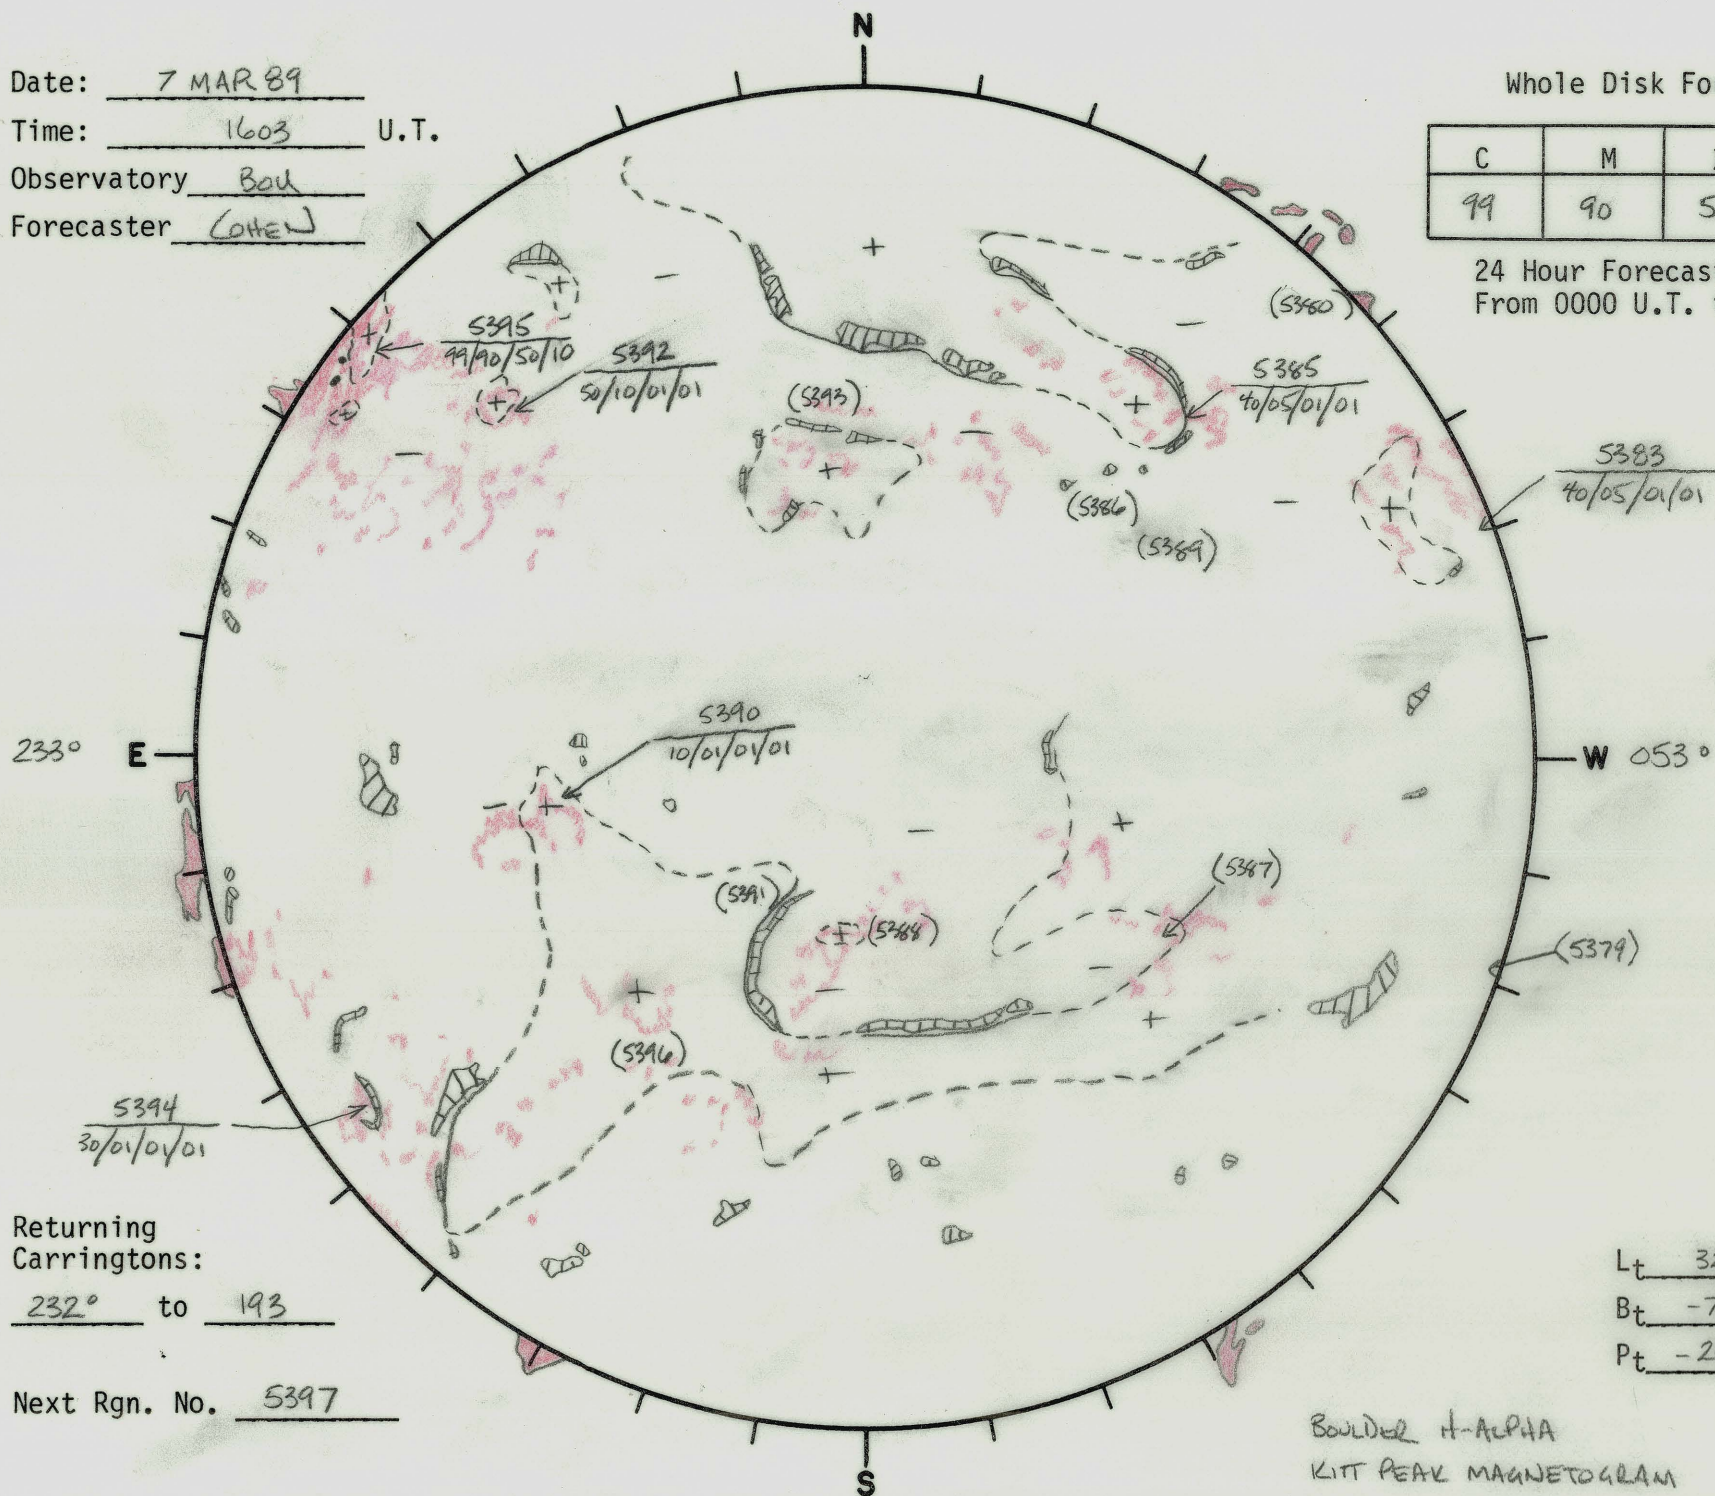

Date: 7 MAR 89
 Time: 1603 U.T.
 Observatory Bou
 Forecaster COHEN

Whole Disk Forecast

C	M	X	P
99	90	50	20

24 Hour Forecast
 From 0000 U.T. to 0000 U.T.

BOULDER H-ALPHA
 KITT PEAK MAGNETOGRAM

L_t 323°
 B_t -7.3°
 P_t -23.1