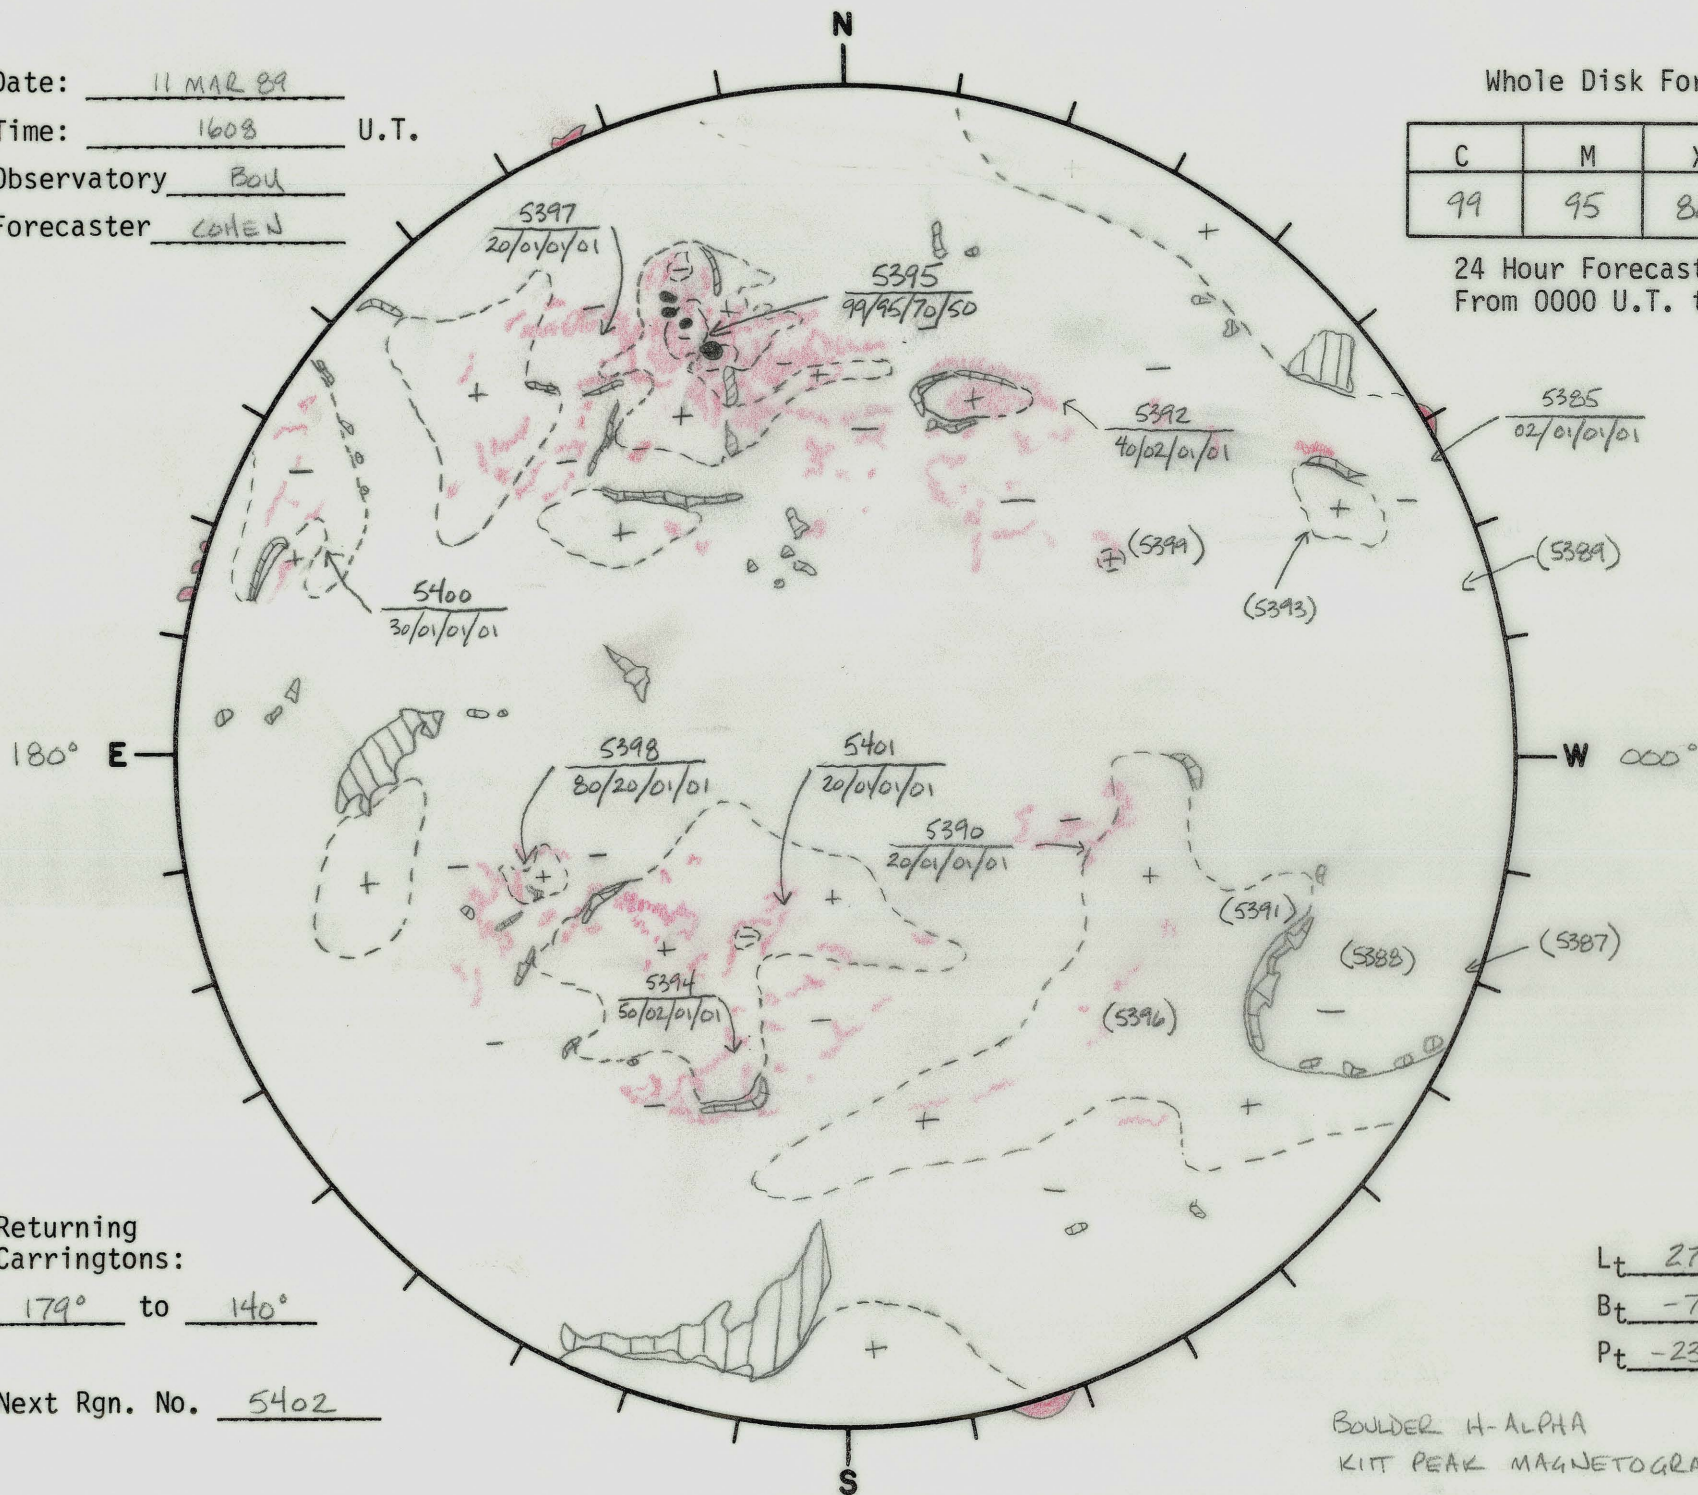

Date: 11 MAR 89
 Time: 1608 U.T.
 Observatory Bou
 Forecaster COHEN

Whole Disk Forecast

C	M	X	P
99	95	80	50

24 Hour Forecast
 From 0000 U.T. to 0000 U.T.

Returning Carringtons:

179° to 140°

Next Rgn. No. 5402

L_t 270.1°
 B_t -7.2°
 P_t -23.9°

BOULDER H-ALPHA
 KIT PEAK MAGNETOGRAM