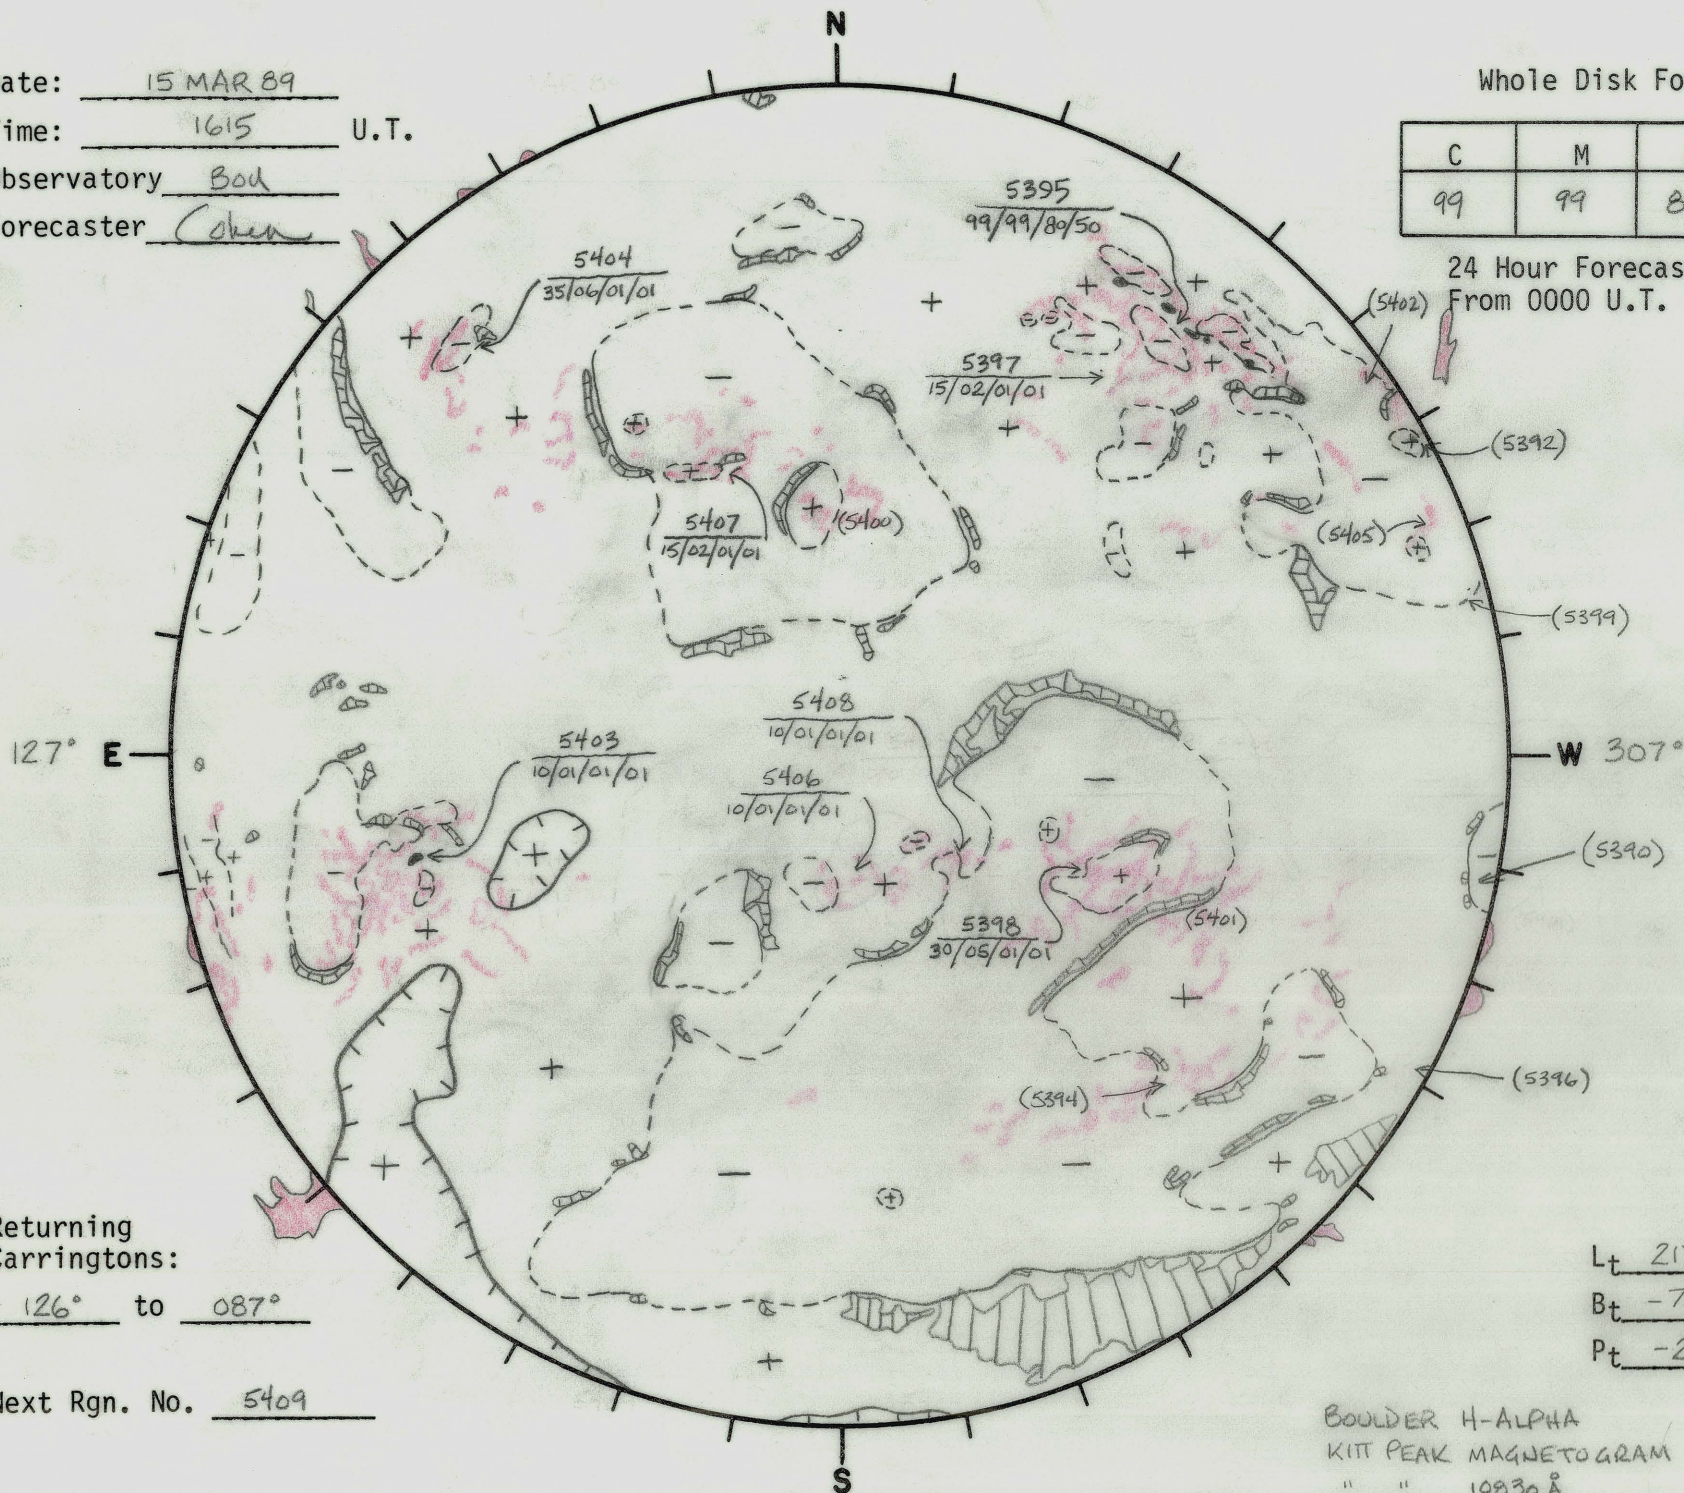

Date: 15 MAR 89  
 Time: 1615 U.T.  
 Observatory Bol  
 Forecaster Cohen

Whole Disk Forecast

C	M	X	P
99	99	80	50

24 Hour Forecast  
 From 0000 U.T. to 0000 U.T.

Returning Carringtons:

126° to 087°

Next Rgn. No. 5409

$L_t$  217.3°  
 $B_t$  -7.2°  
 $P_t$  -24.6°

BOULDER H-ALPHA  
 KIT PEAK MAGNETOGRAM  
 " " 10830 Å