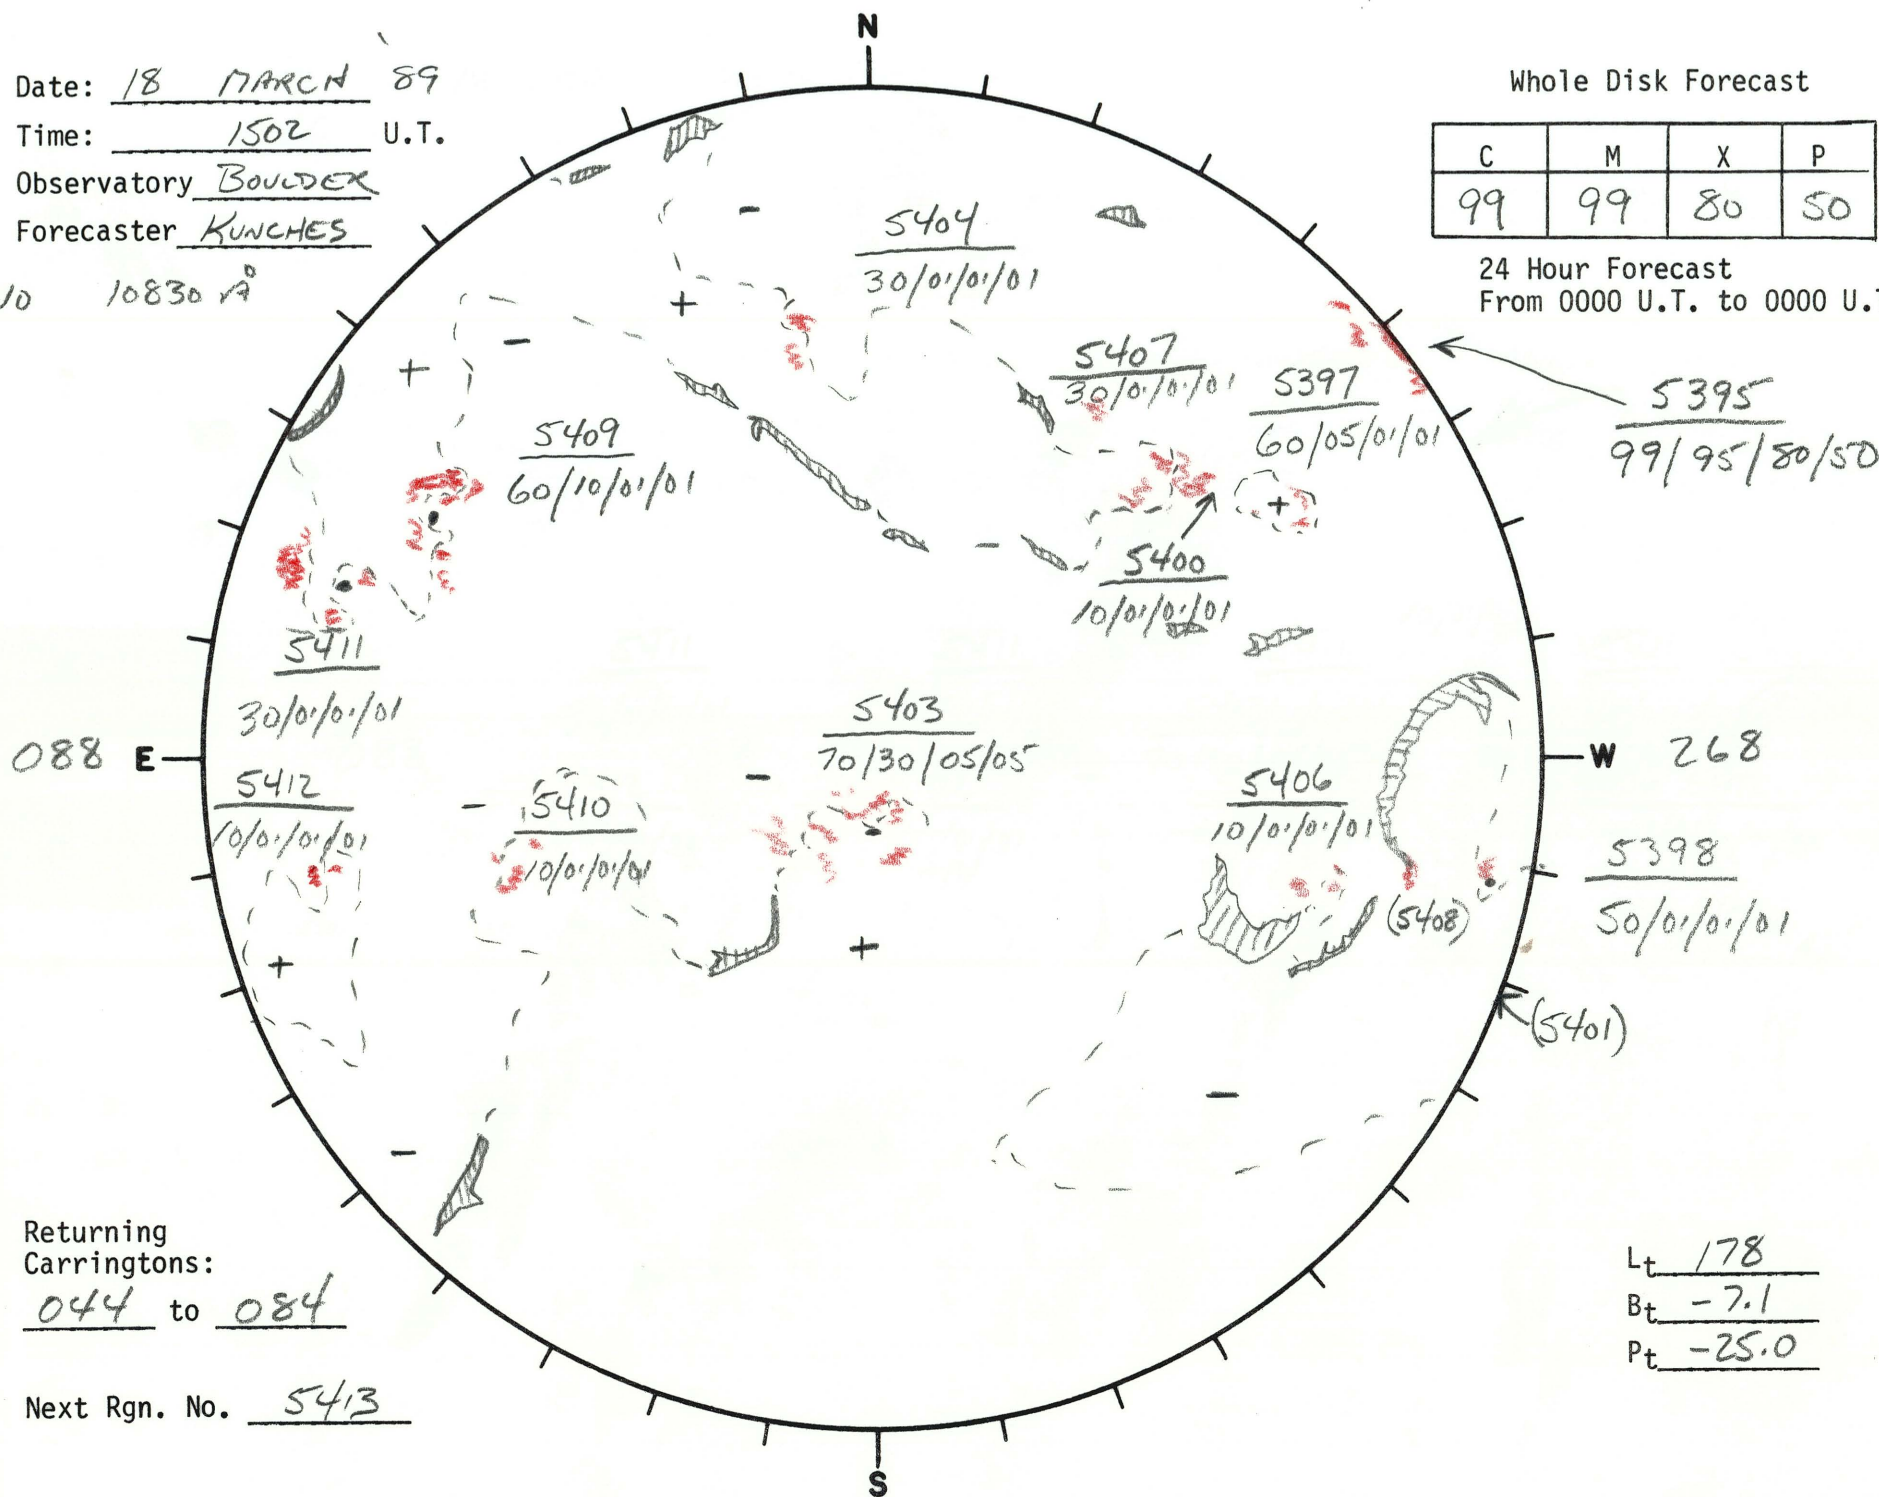

Date: 18 MARCH 89
 Time: 1502 U.T.
 Observatory BOULDER
 Forecaster KUNCHES

NO 10830 A

Whole Disk Forecast

C	M	X	P
99	99	80	50

24 Hour Forecast
 From 0000 U.T. to 0000 U.T.

Returning Carringtons:
044 to 084

Next Rgn. No. 5413

Lt 178
 Bt -7.1
 Pt -25.0