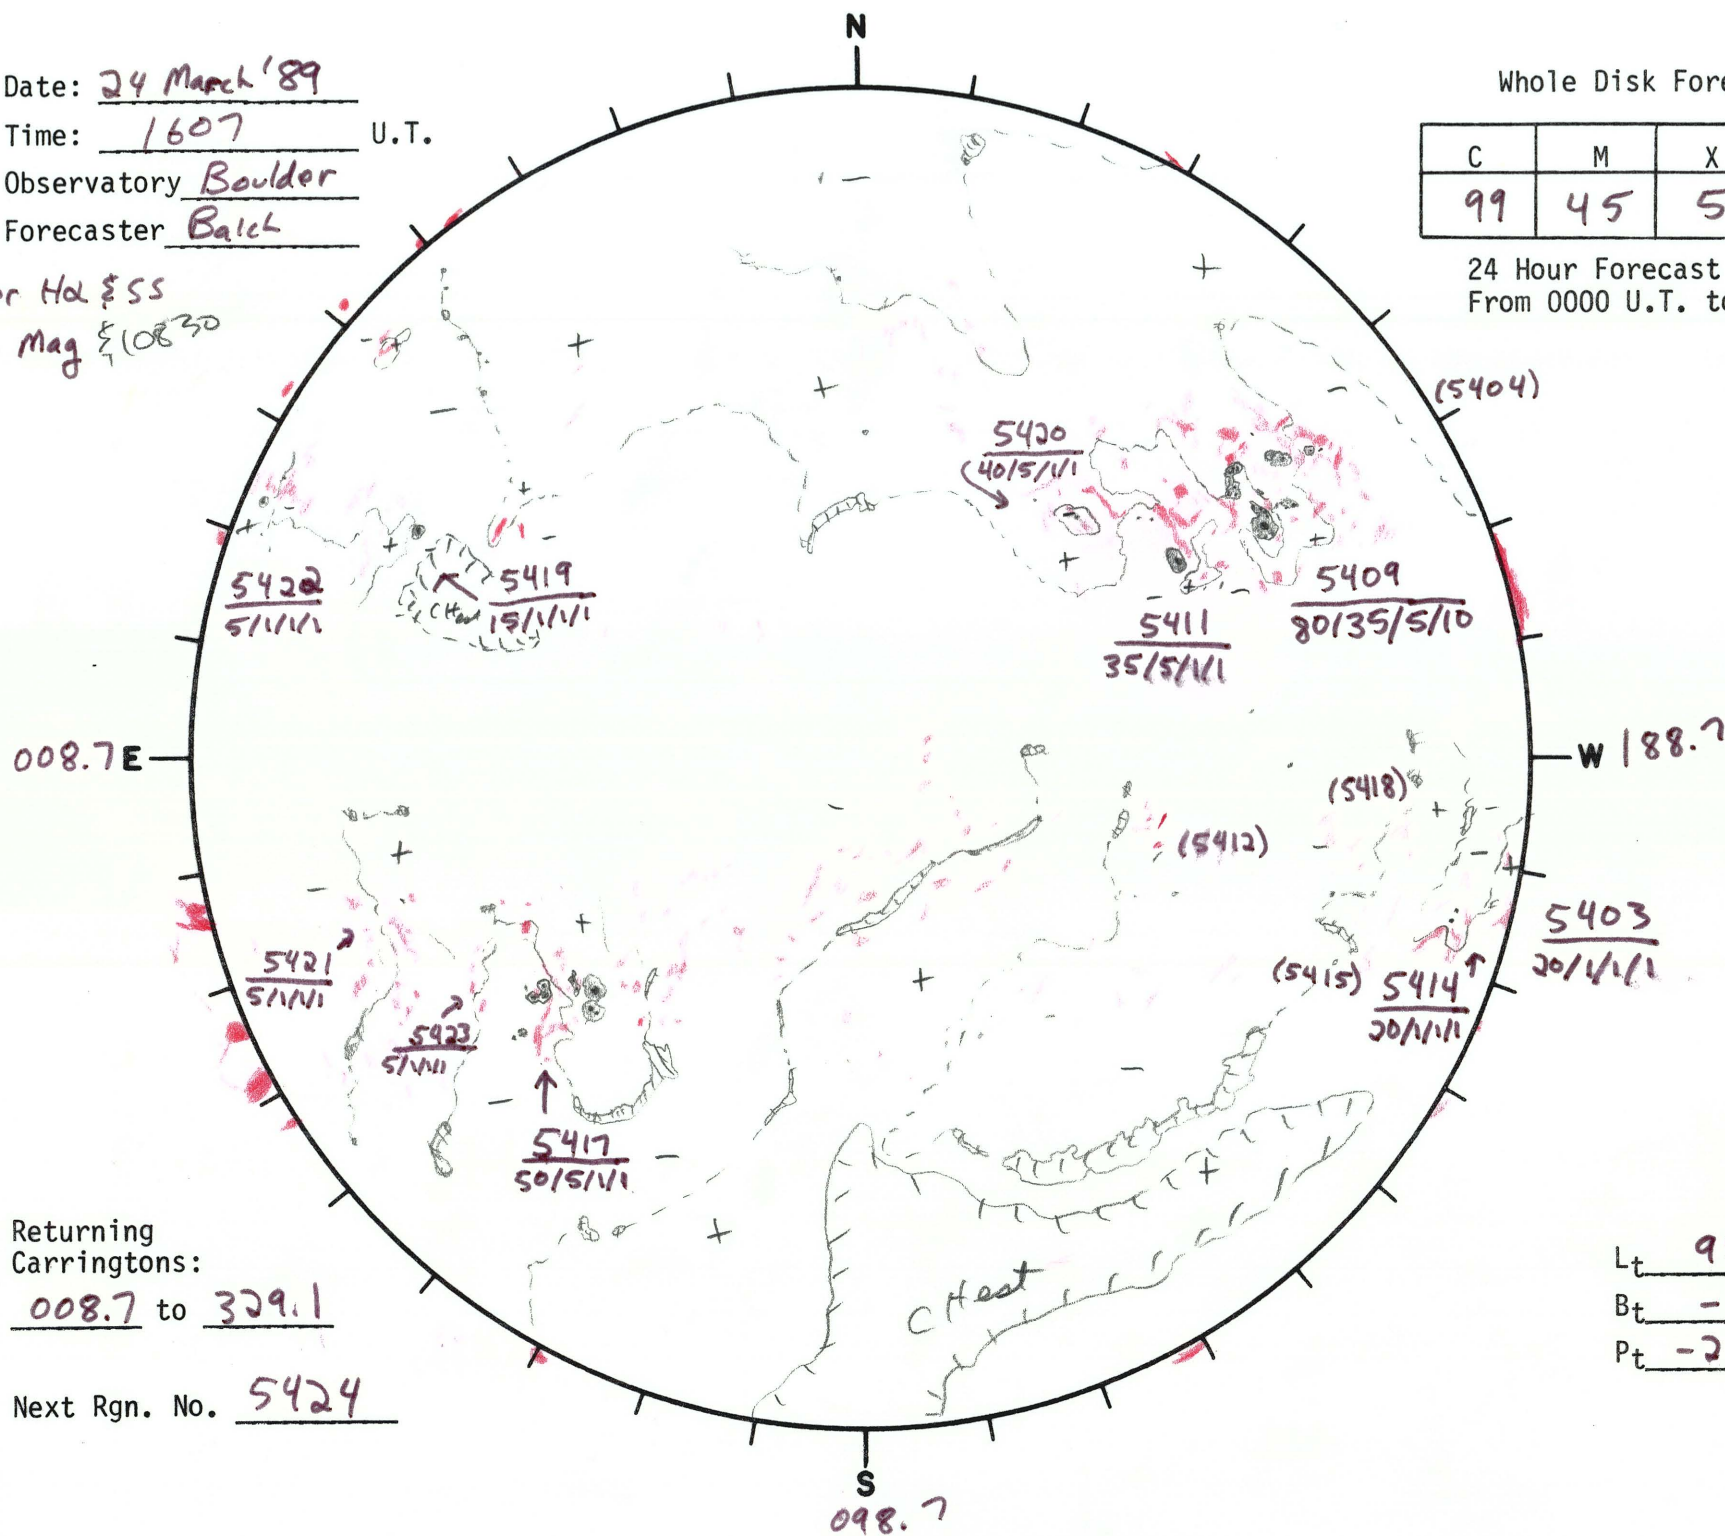

Date: 24 March '89
 Time: 1607 U.T.
 Observatory Boulder
 Forecaster Batch

Whole Disk Forecast

C	M	X	P
99	45	5	10

24 Hour Forecast
 From 0000 U.T. to 0000 U.T.

Boulder Hol § 55
 KPNO Mag § (0830)

Returning Carringtons:
008.7 to 329.1

Next Rgn. No. 5424

L_t 98.7
 B_t -6.9
 P_t -25.7