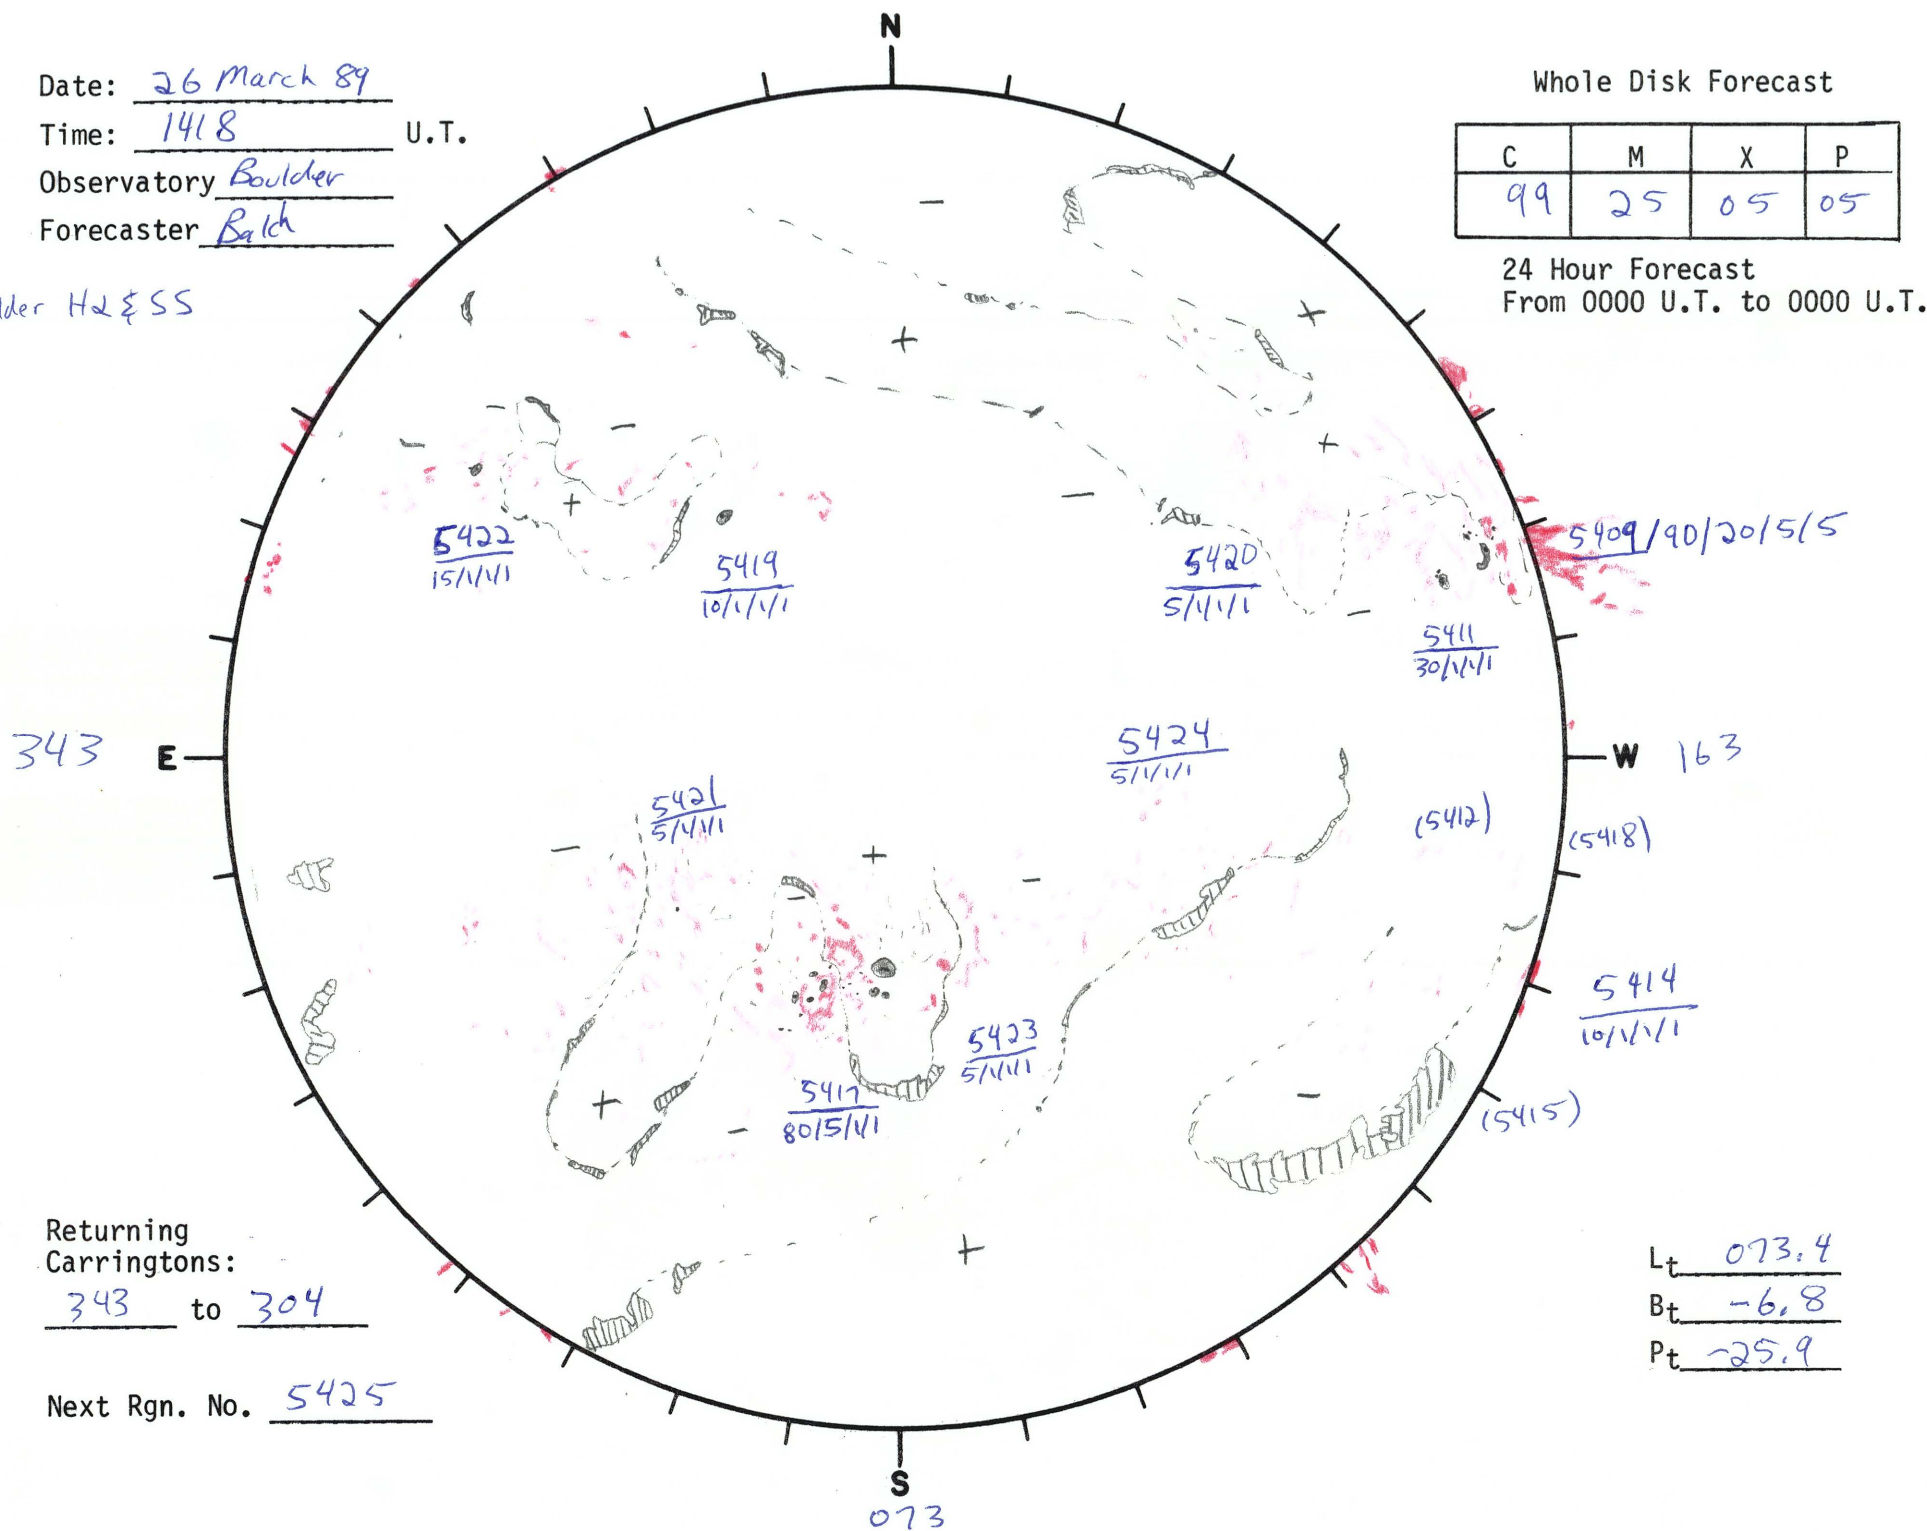

Date: 26 March 89
 Time: 1418 U.T.
 Observatory Boulder
 Forecaster Bald

Whole Disk Forecast

| C | M | X | P |
|----|----|----|----|
| 99 | 25 | 05 | 05 |

24 Hour Forecast
 From 0000 U.T. to 0000 U.T.

Boulder H2 & SS

343

5409/90/20/5/5

W 163

Returning Carringtons:
343 to 304

Next Rgn. No. 5425

Lt 073.4
 Bt -6.8
 Pt -25.9

S
073