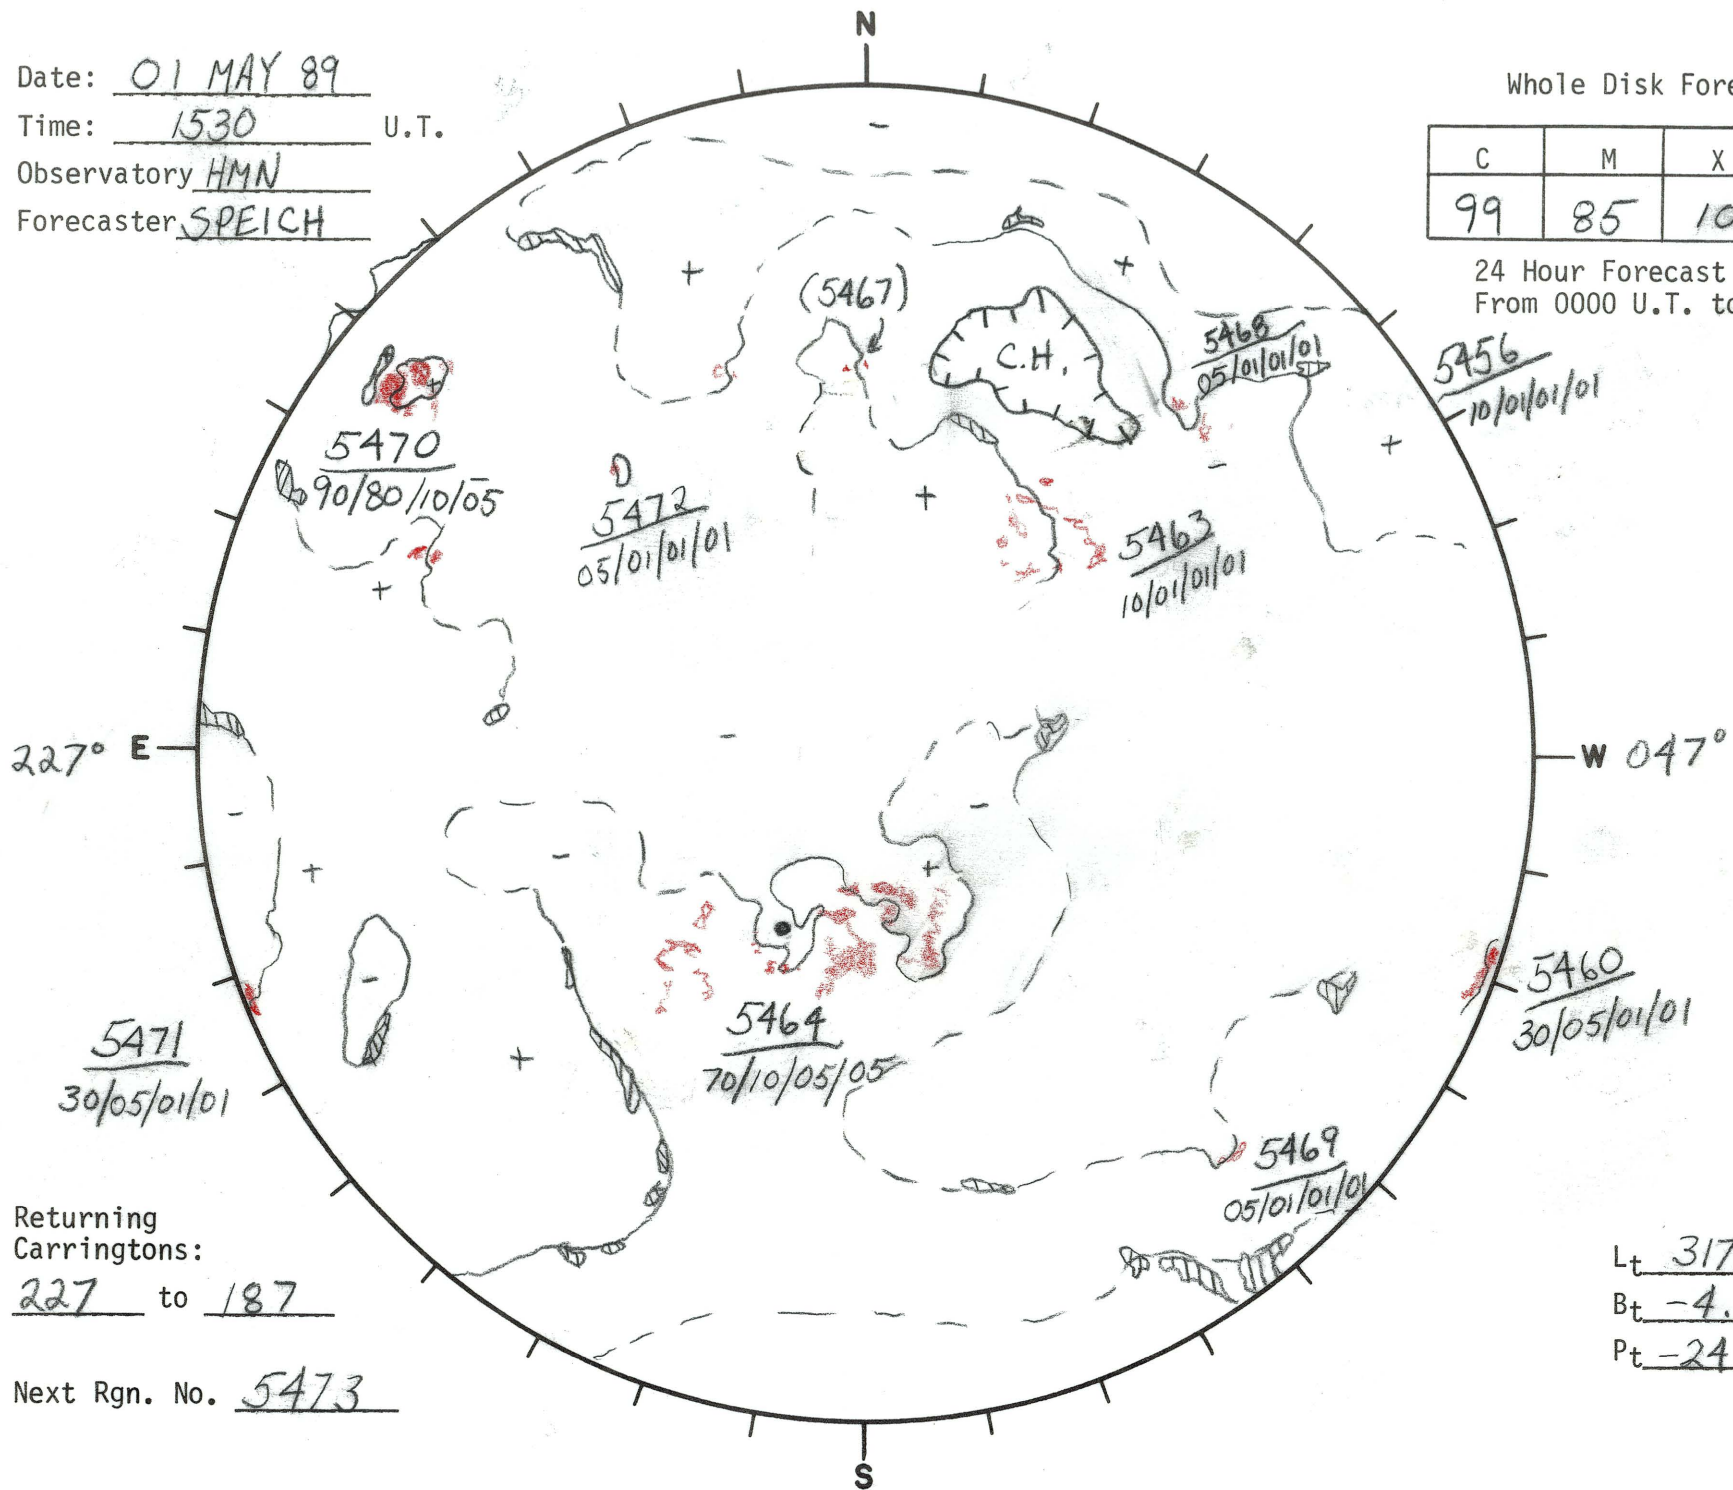

Date: 01 MAY 89
 Time: 1530 U.T.
 Observatory HMN
 Forecaster SPEICH

Whole Disk Forecast

C	M	X	P
99	85	10	05

24 Hour Forecast
 From 0000 U.T. to 0000 U.T.

Returning Carringtons:
227 to 187

Next Rgn. No. 5473

Lt 317.4°
 Bt -4.1°
 Pt -24.1