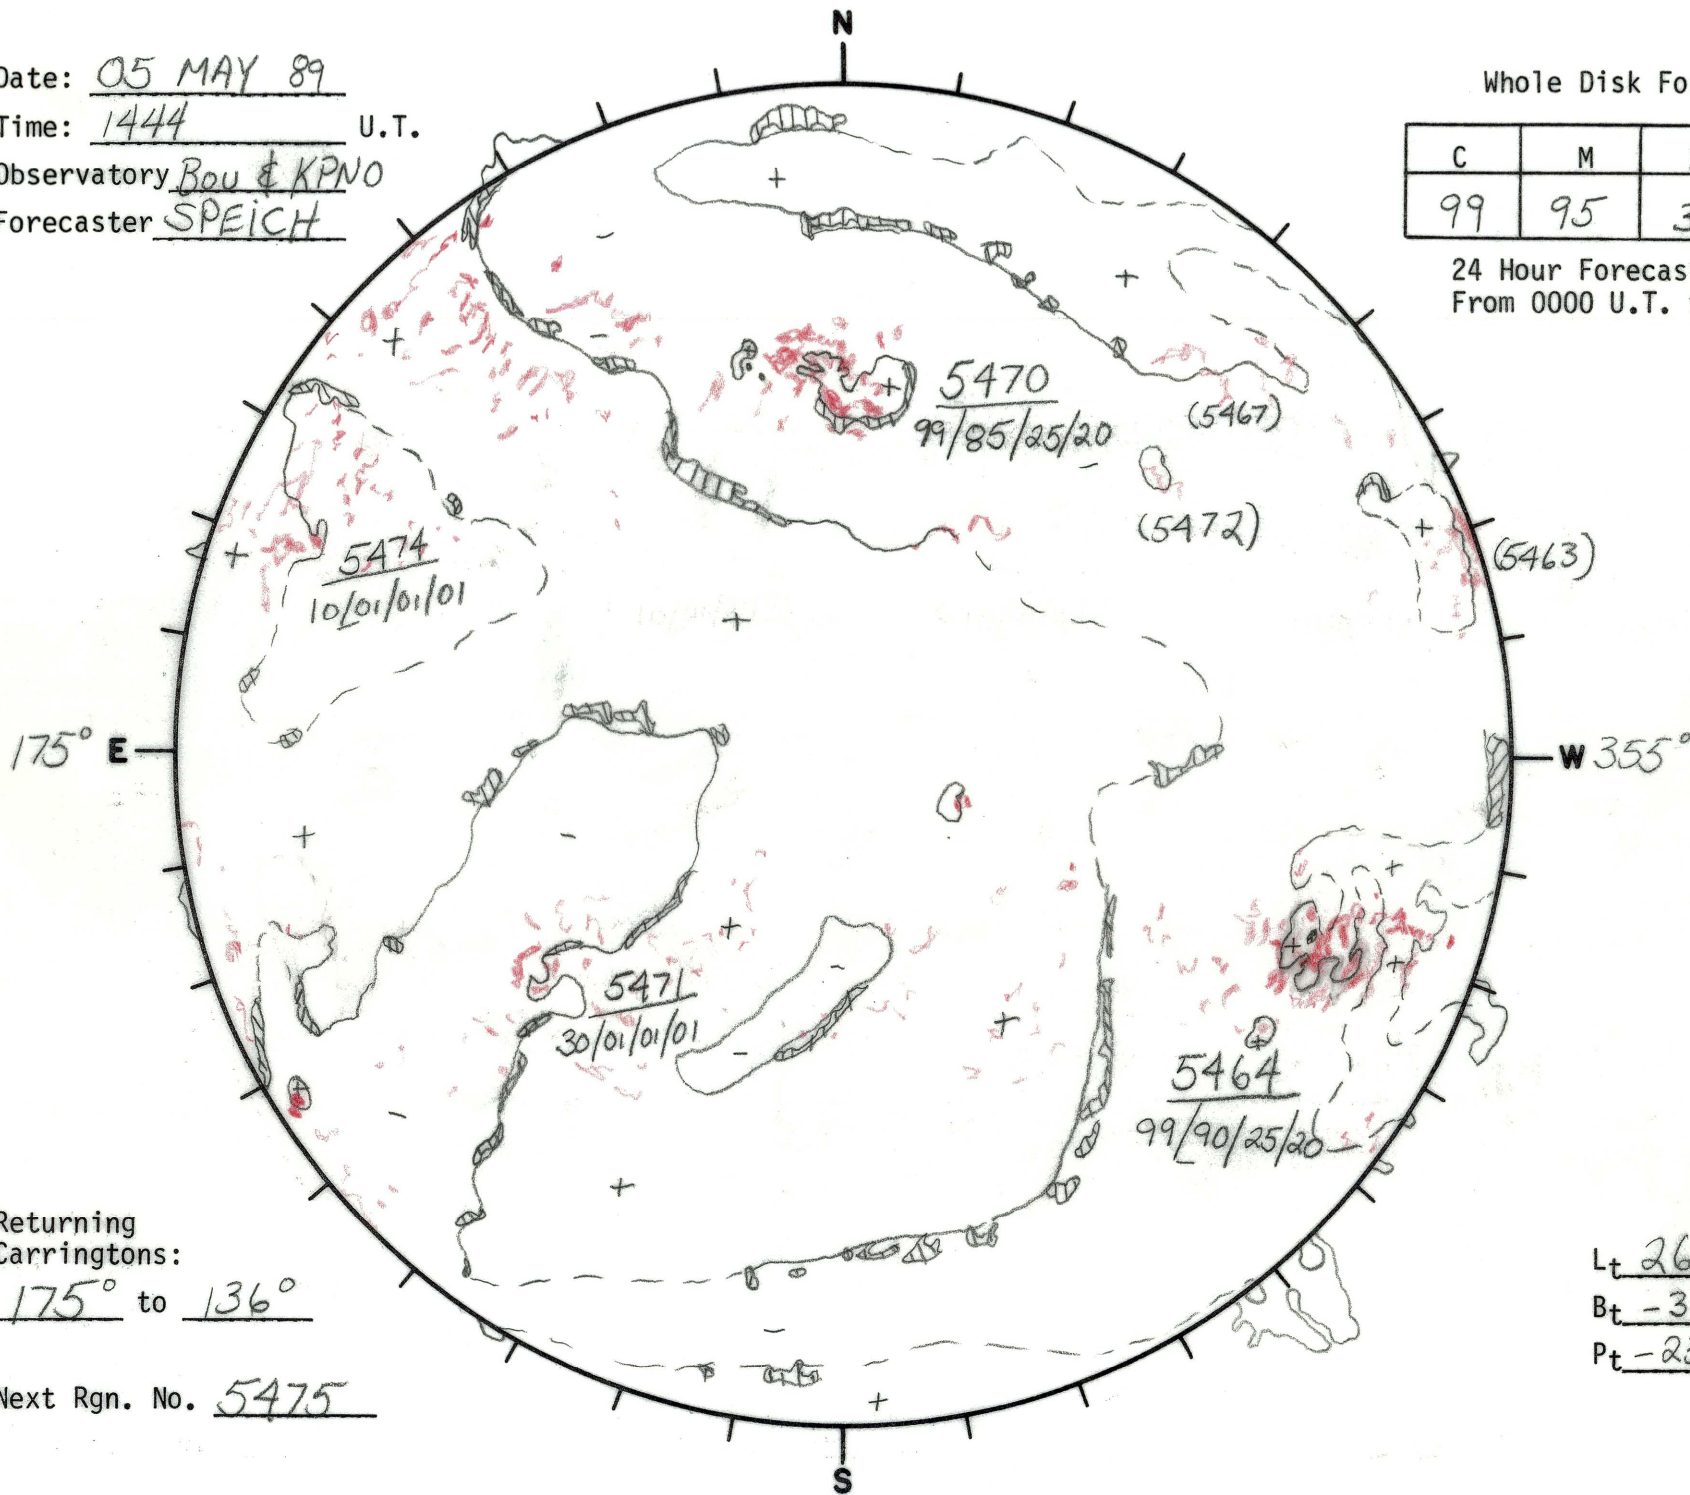

Date: 05 MAY 89  
 Time: 1444 U.T.  
 Observatory Bou & KPNO  
 Forecaster SPEICH

Whole Disk Forecast

C	M	X	P
99	95	30	25

24 Hour Forecast  
 From 0000 U.T. to 0000 U.T.

Returning Carringtons:  
175° to 136°

Next Rgn. No. 5475

Lt 264.9°  
Bt -3.7°  
Pt -23.3°