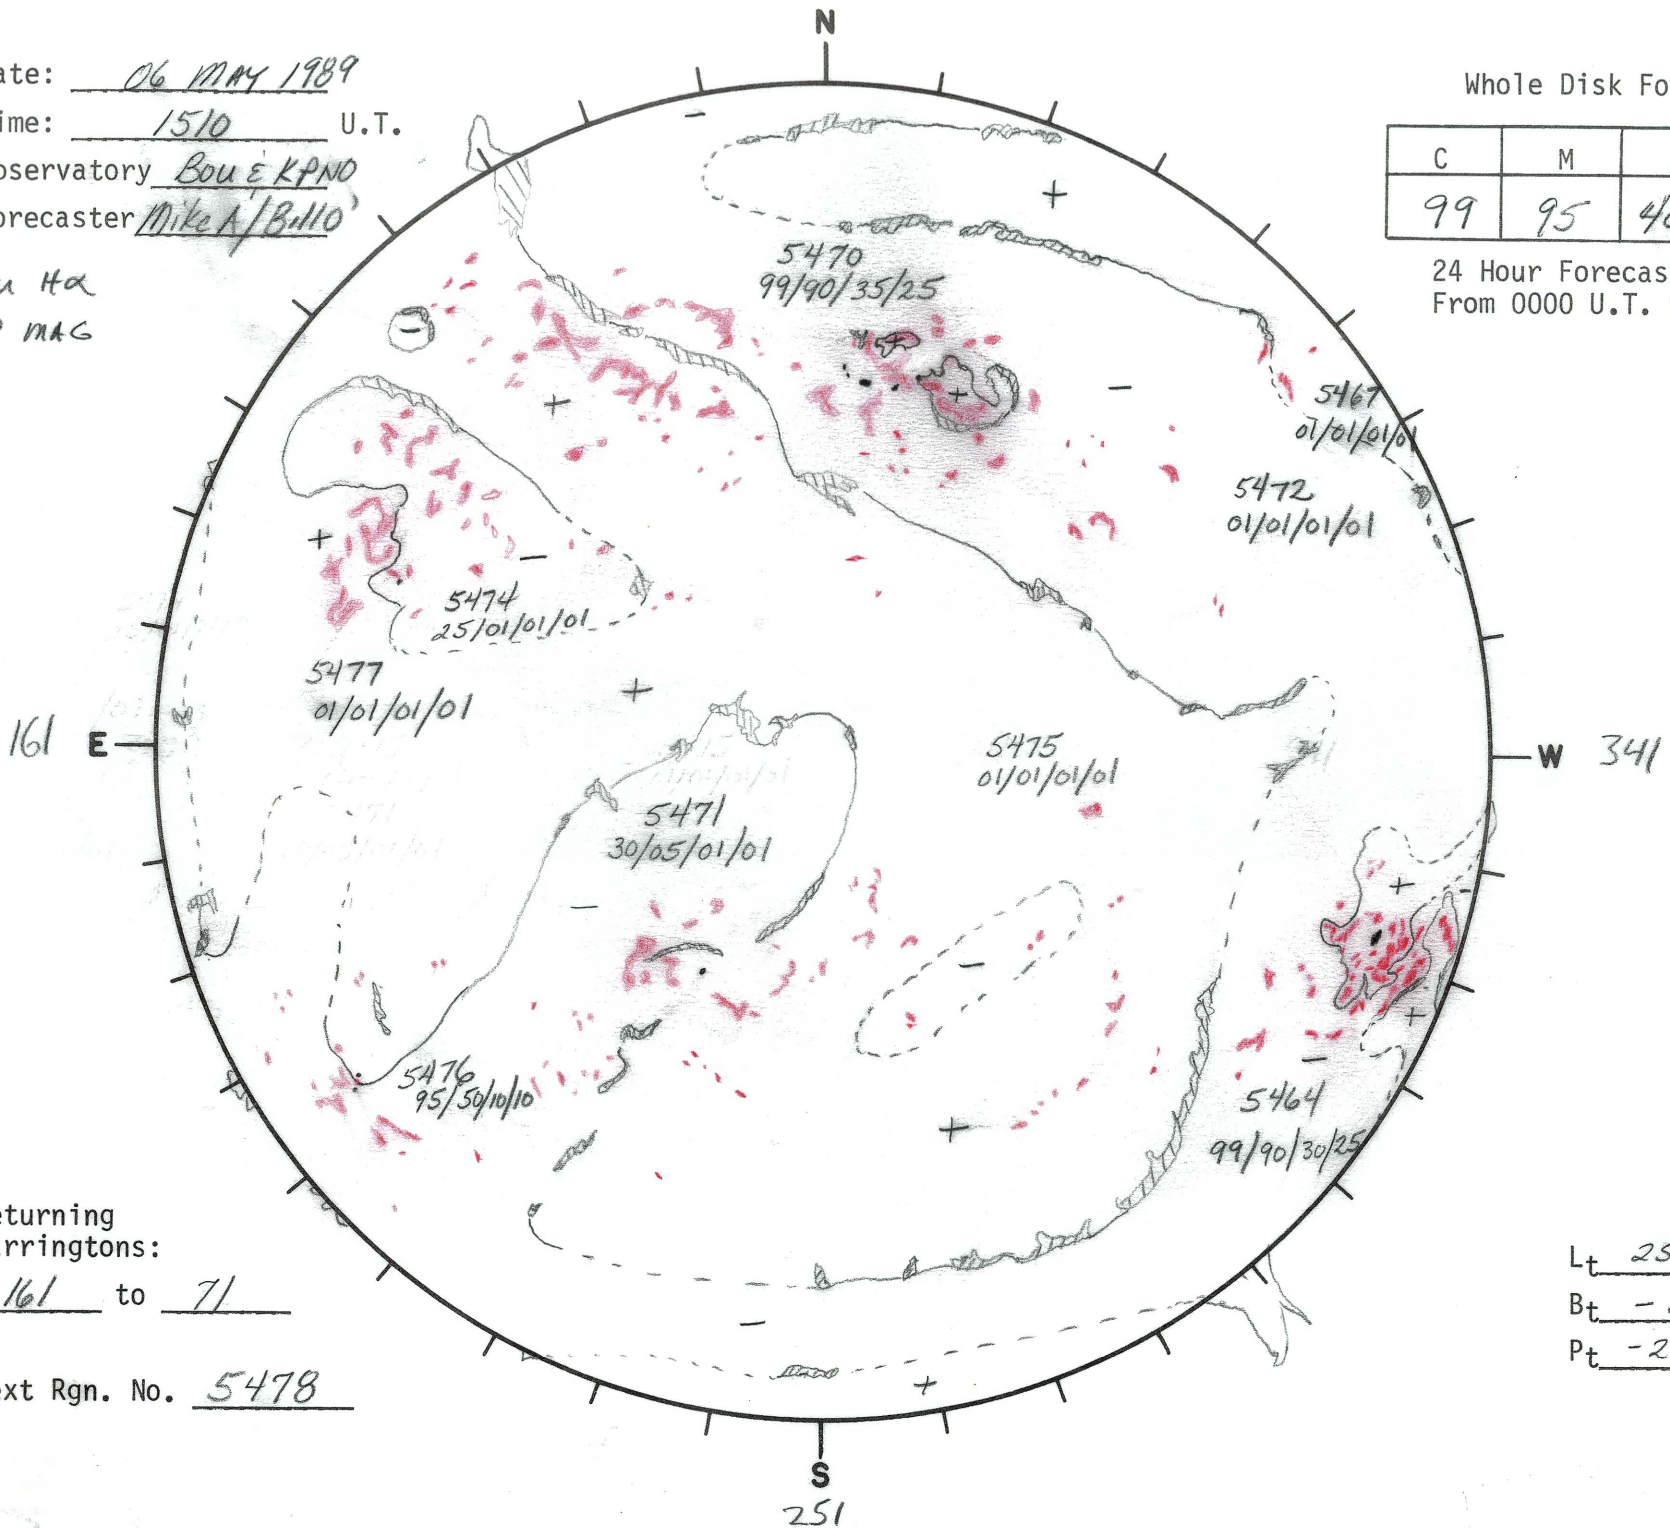

Date: 06 MAY 1989
 Time: 1510 U.T.
 Observatory Bou E KPNO
 Forecaster Mike A/Bullo

Bou Ha
 KP MAG

Whole Disk Forecast

C	M	X	P
99	95	40	30

24 Hour Forecast
 From 0000 U.T. to 0000 U.T.

Returning Carringtons:

161 to 71

Next Rgn. No. 5478

L_t 251.5
 B_t -3.6
 P_t -23.1