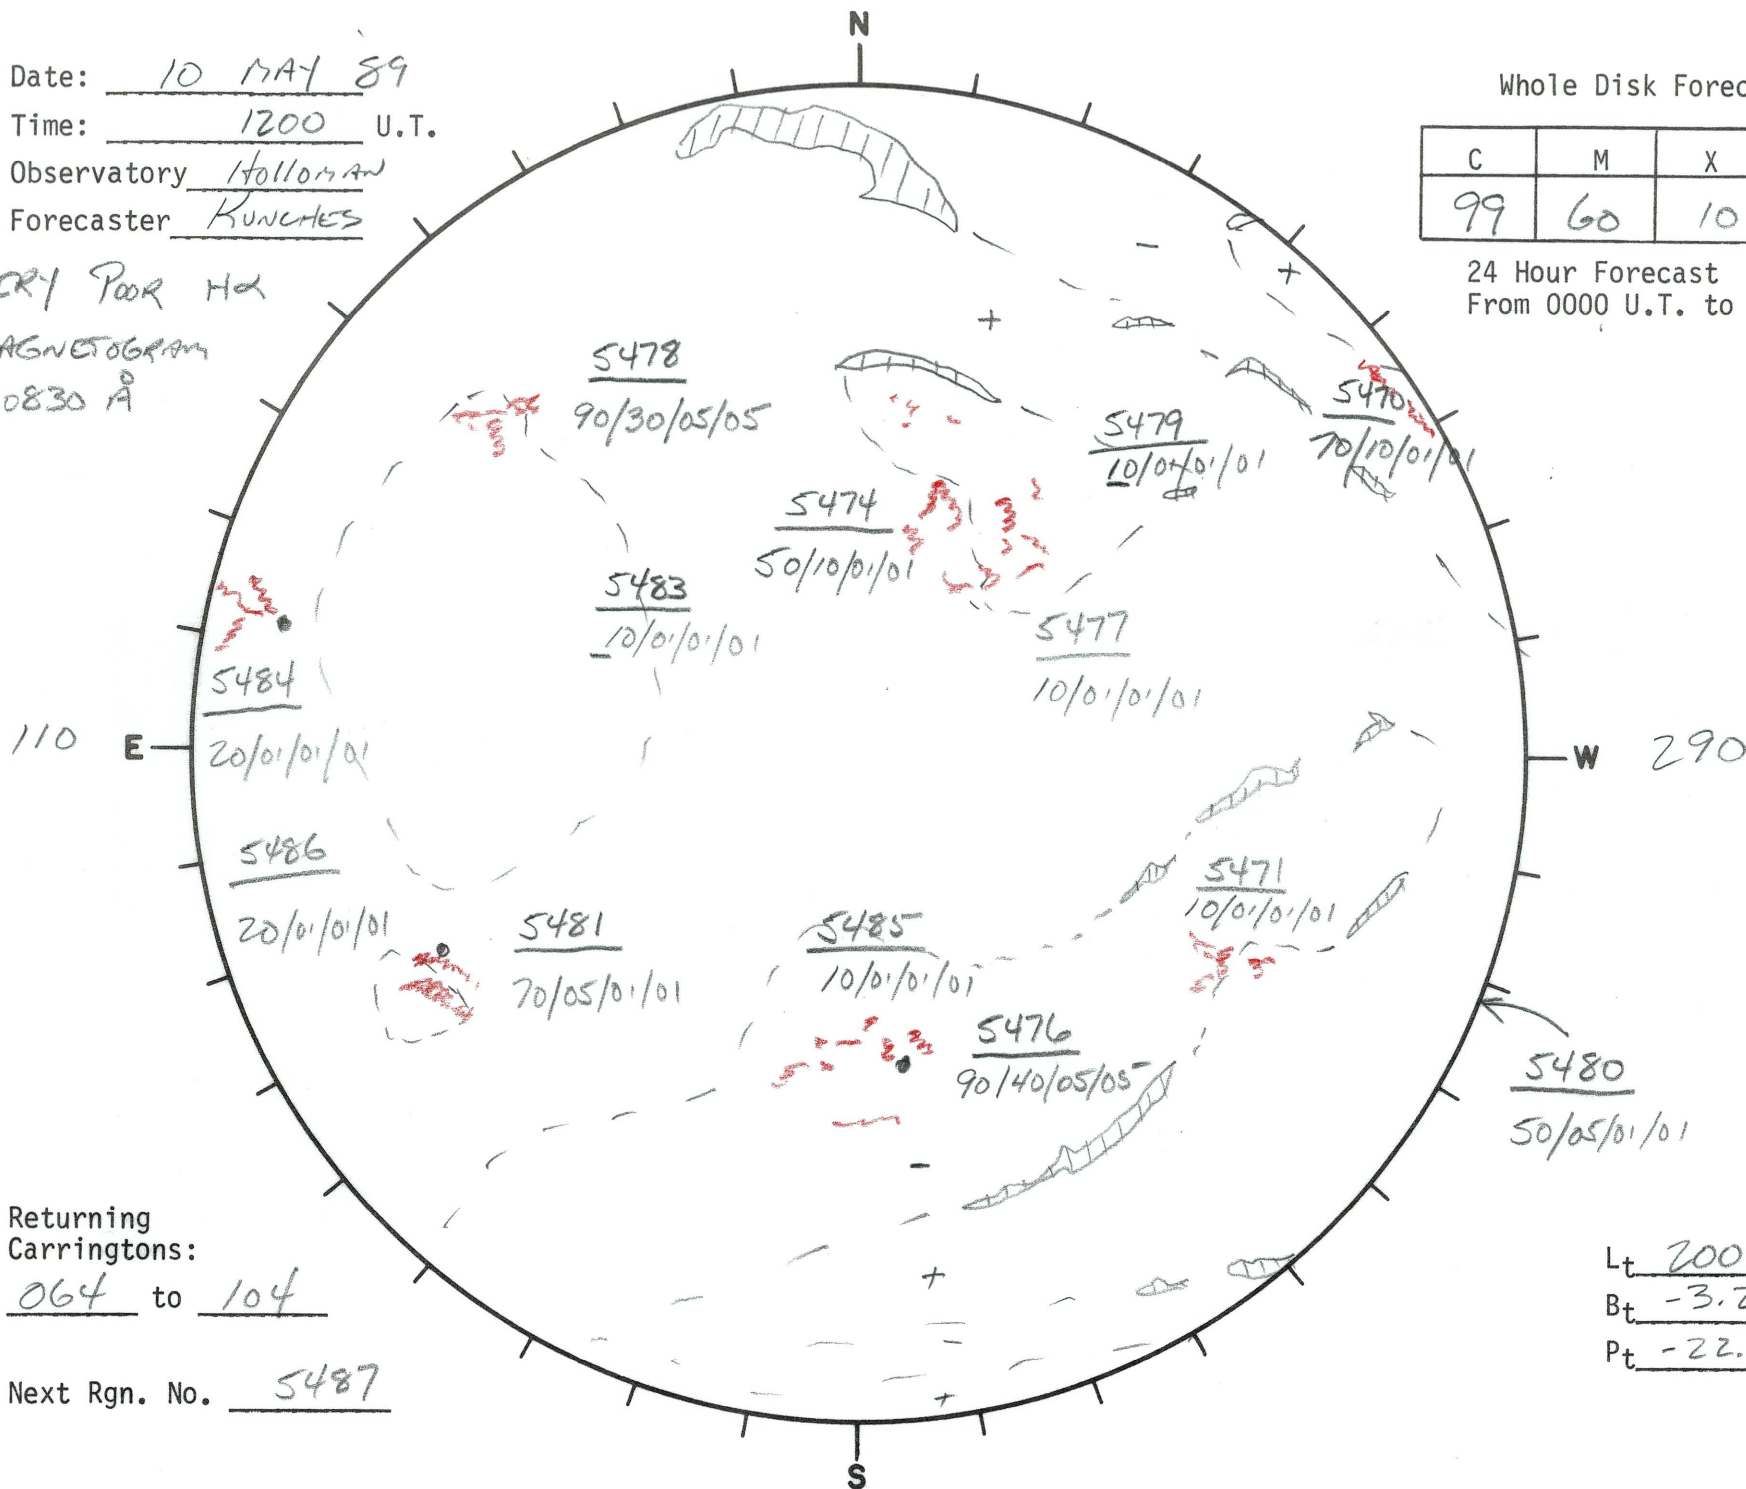

Date: 10 MAY 89
 Time: 1200 U.T.
 Observatory Holloman
 Forecaster KUNCLES

Whole Disk Forecast

C	M	X	P
99	60	10	10

24 Hour Forecast
 From 0000 U.T. to 0000 U.T.

VERY POOR HD
 MAGNETOGRAM
 10830 Å

Returning Carringtons:

064 to 104

Next Rgn. No. 5487

Lt 200
 Bt -3.2
 Pt -22.2