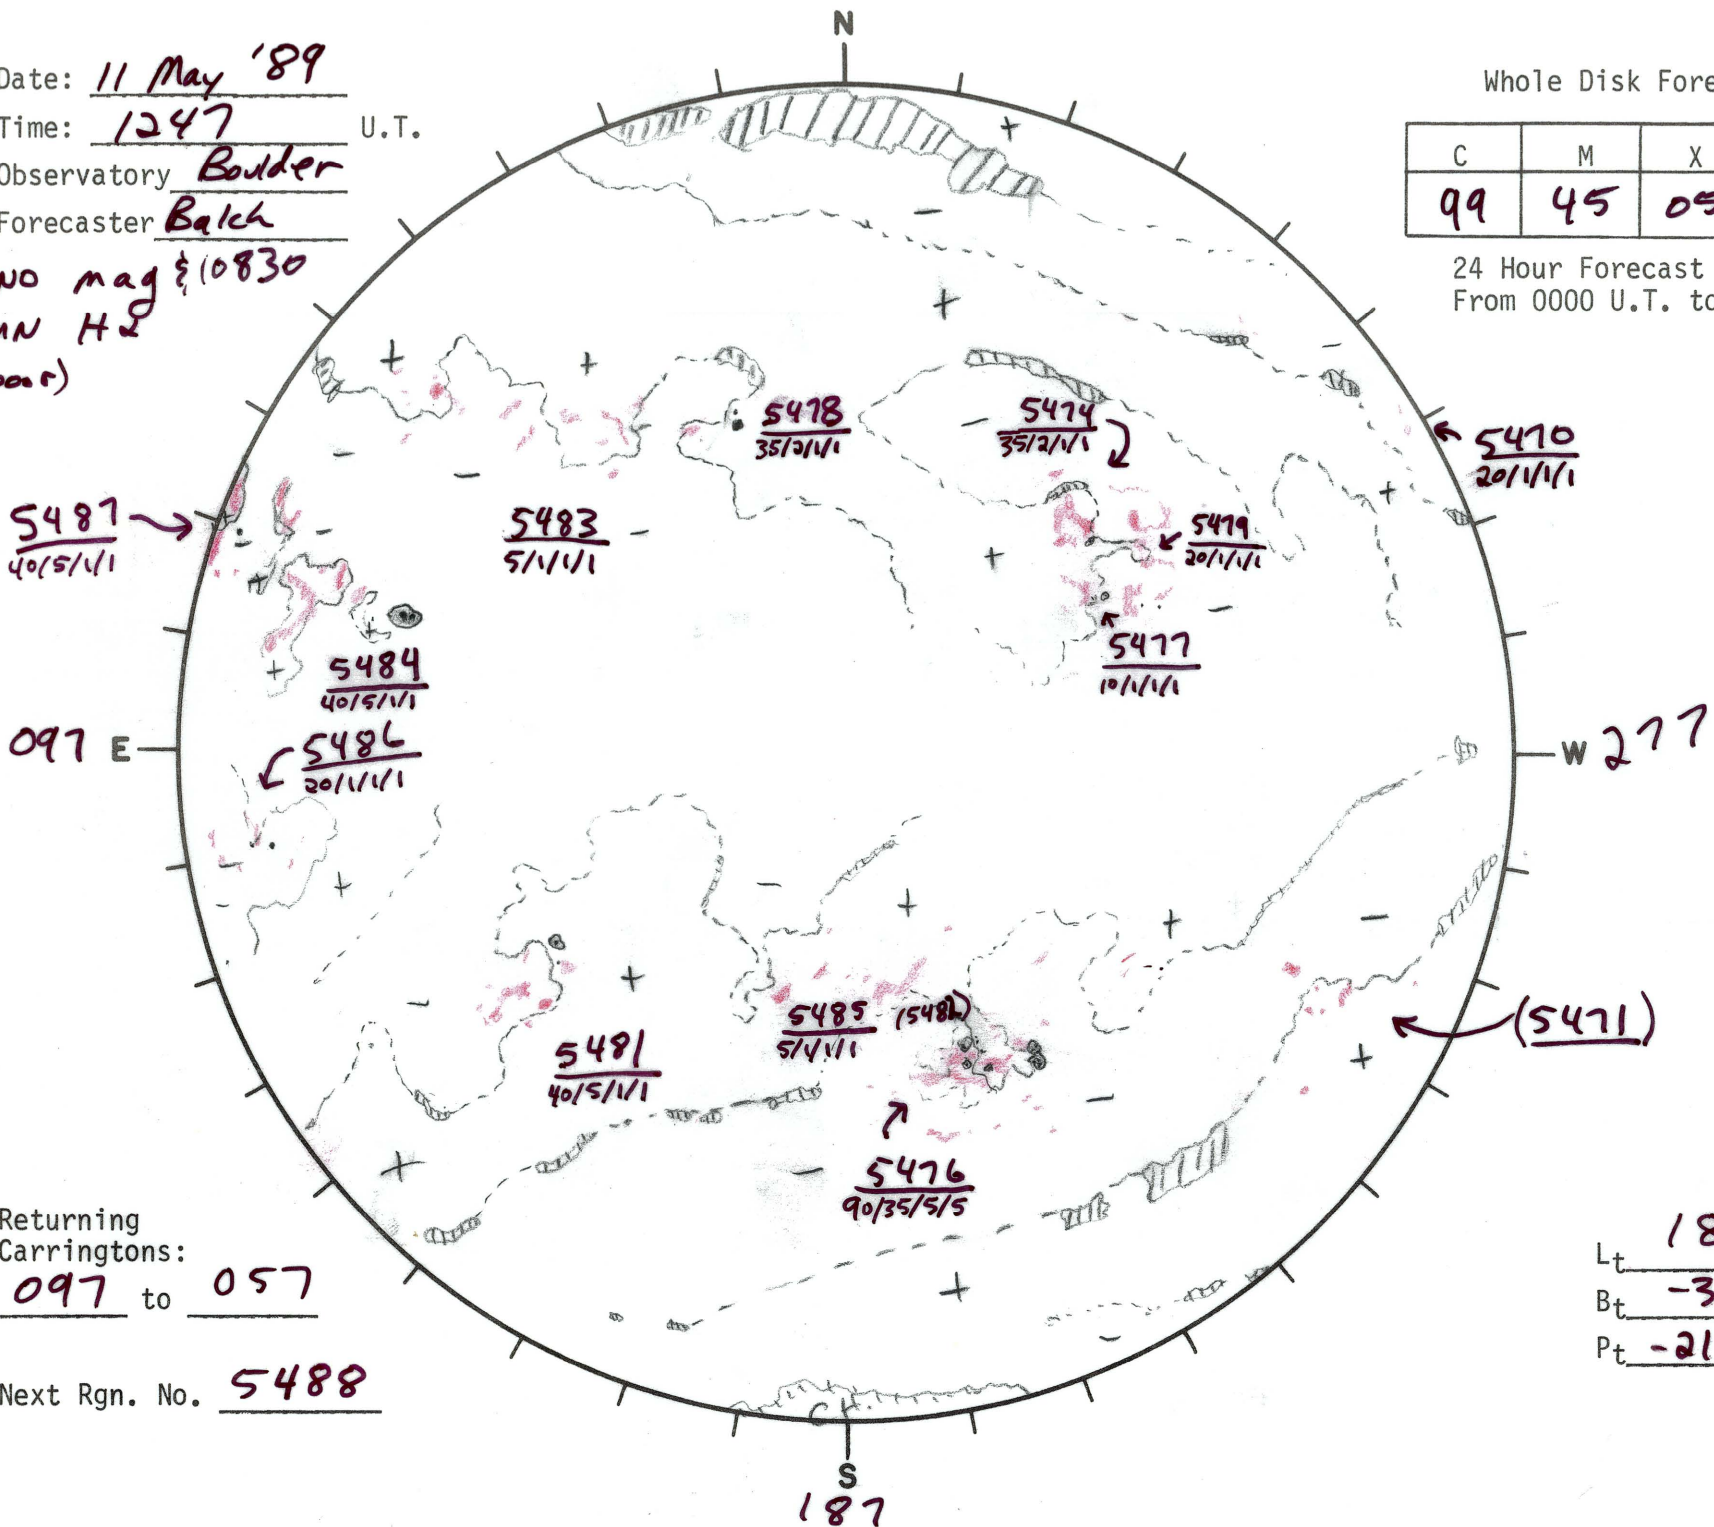

Date: 11 May '89
 Time: 1247 U.T.
 Observatory Boulder
 Forecaster Balch

Whole Disk Forecast

C	M	X	P
99	45	05	05

24 Hour Forecast
 From 0000 U.T. to 0000 U.T.

KPNO mag 10830
 KHMN H₂
 (poor)

Returning Carringtons:
097 to 057

Next Rgn. No. 5488

L_t 186.7
 B_t -3.0
 P_t -21.9