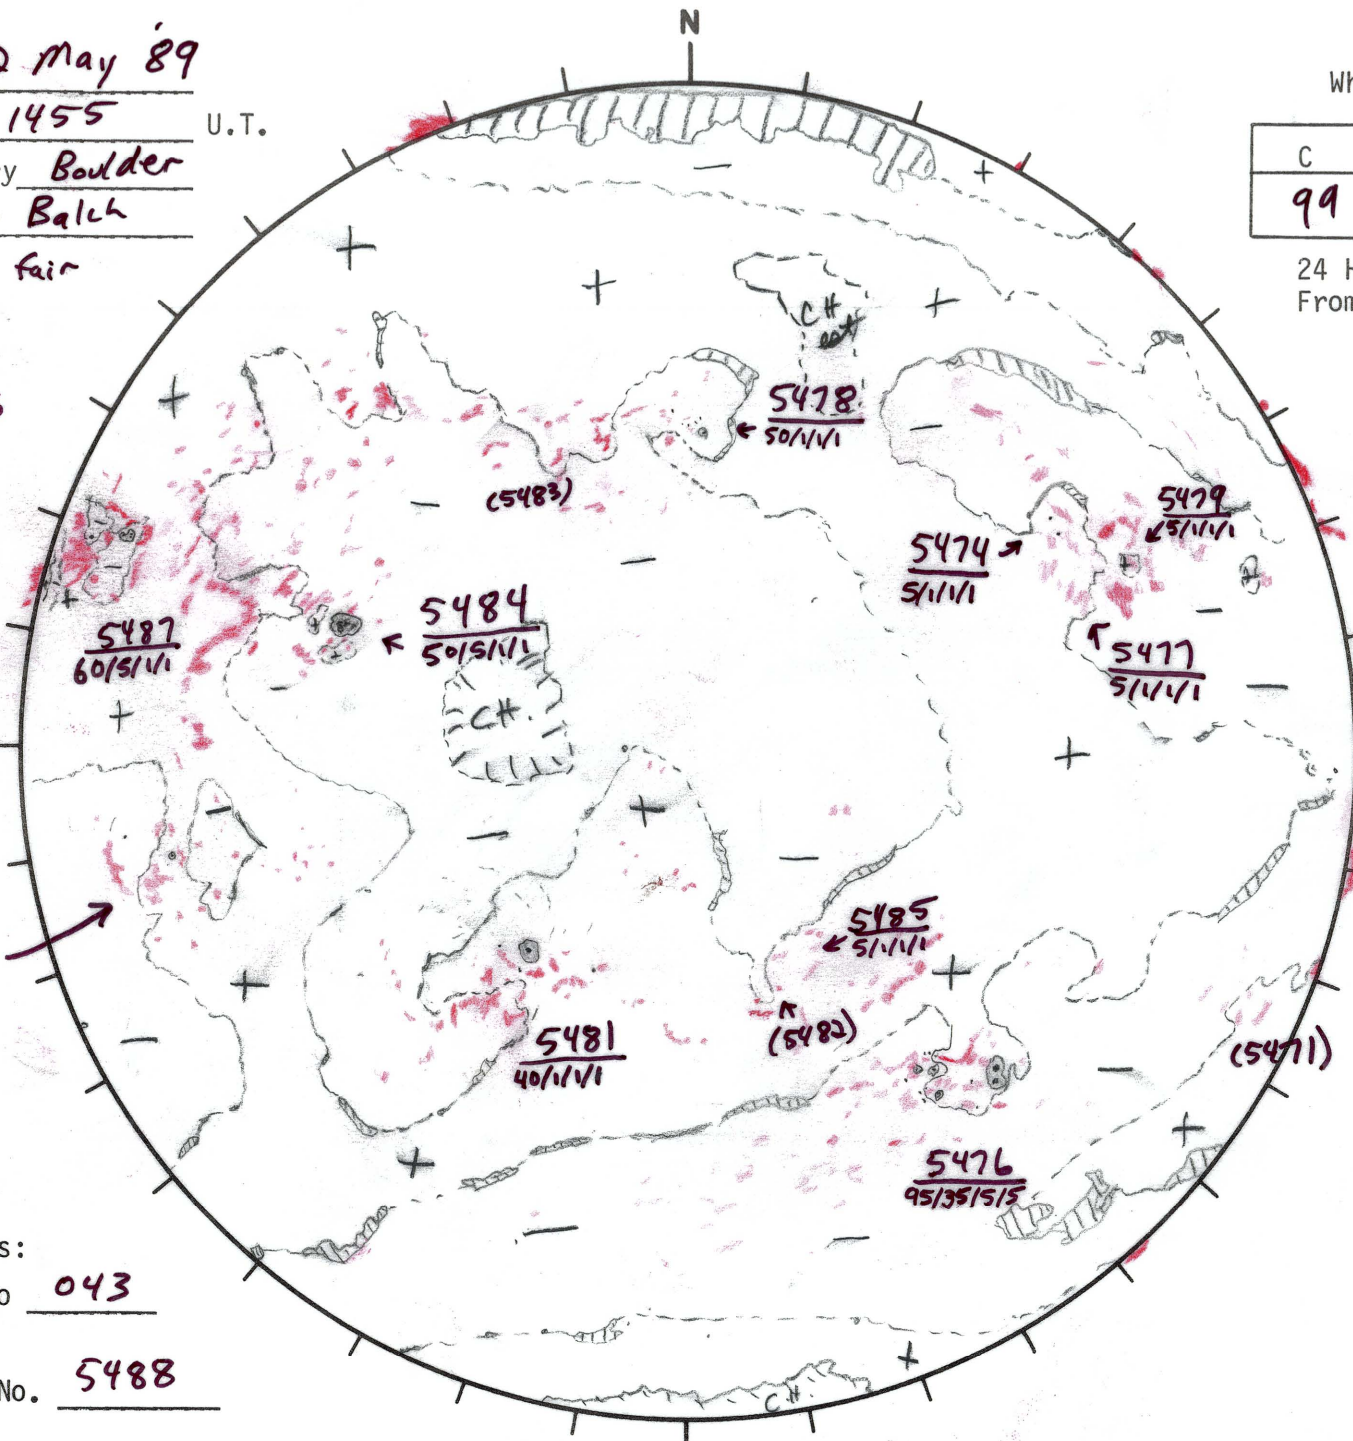

Date: 12 May 89
 Time: 1455 U.T.
 Observatory Boulder
 Forecaster Balch

Whole Disk Forecast

C	M	X	P
99	40	5	5

24 Hour Forecast
 From 0000 U.T. to 0000 U.T.

Hx - Boulder - fair
 KPNO - 10830
 Boulder SS
 Mt Wilson SS

082 E

W 260

Returning Carringtons:
082 to 043

Next Rgn. No. 5488

L_t 170.3
 B_t -2.9
 P_t -21.6

S
 172