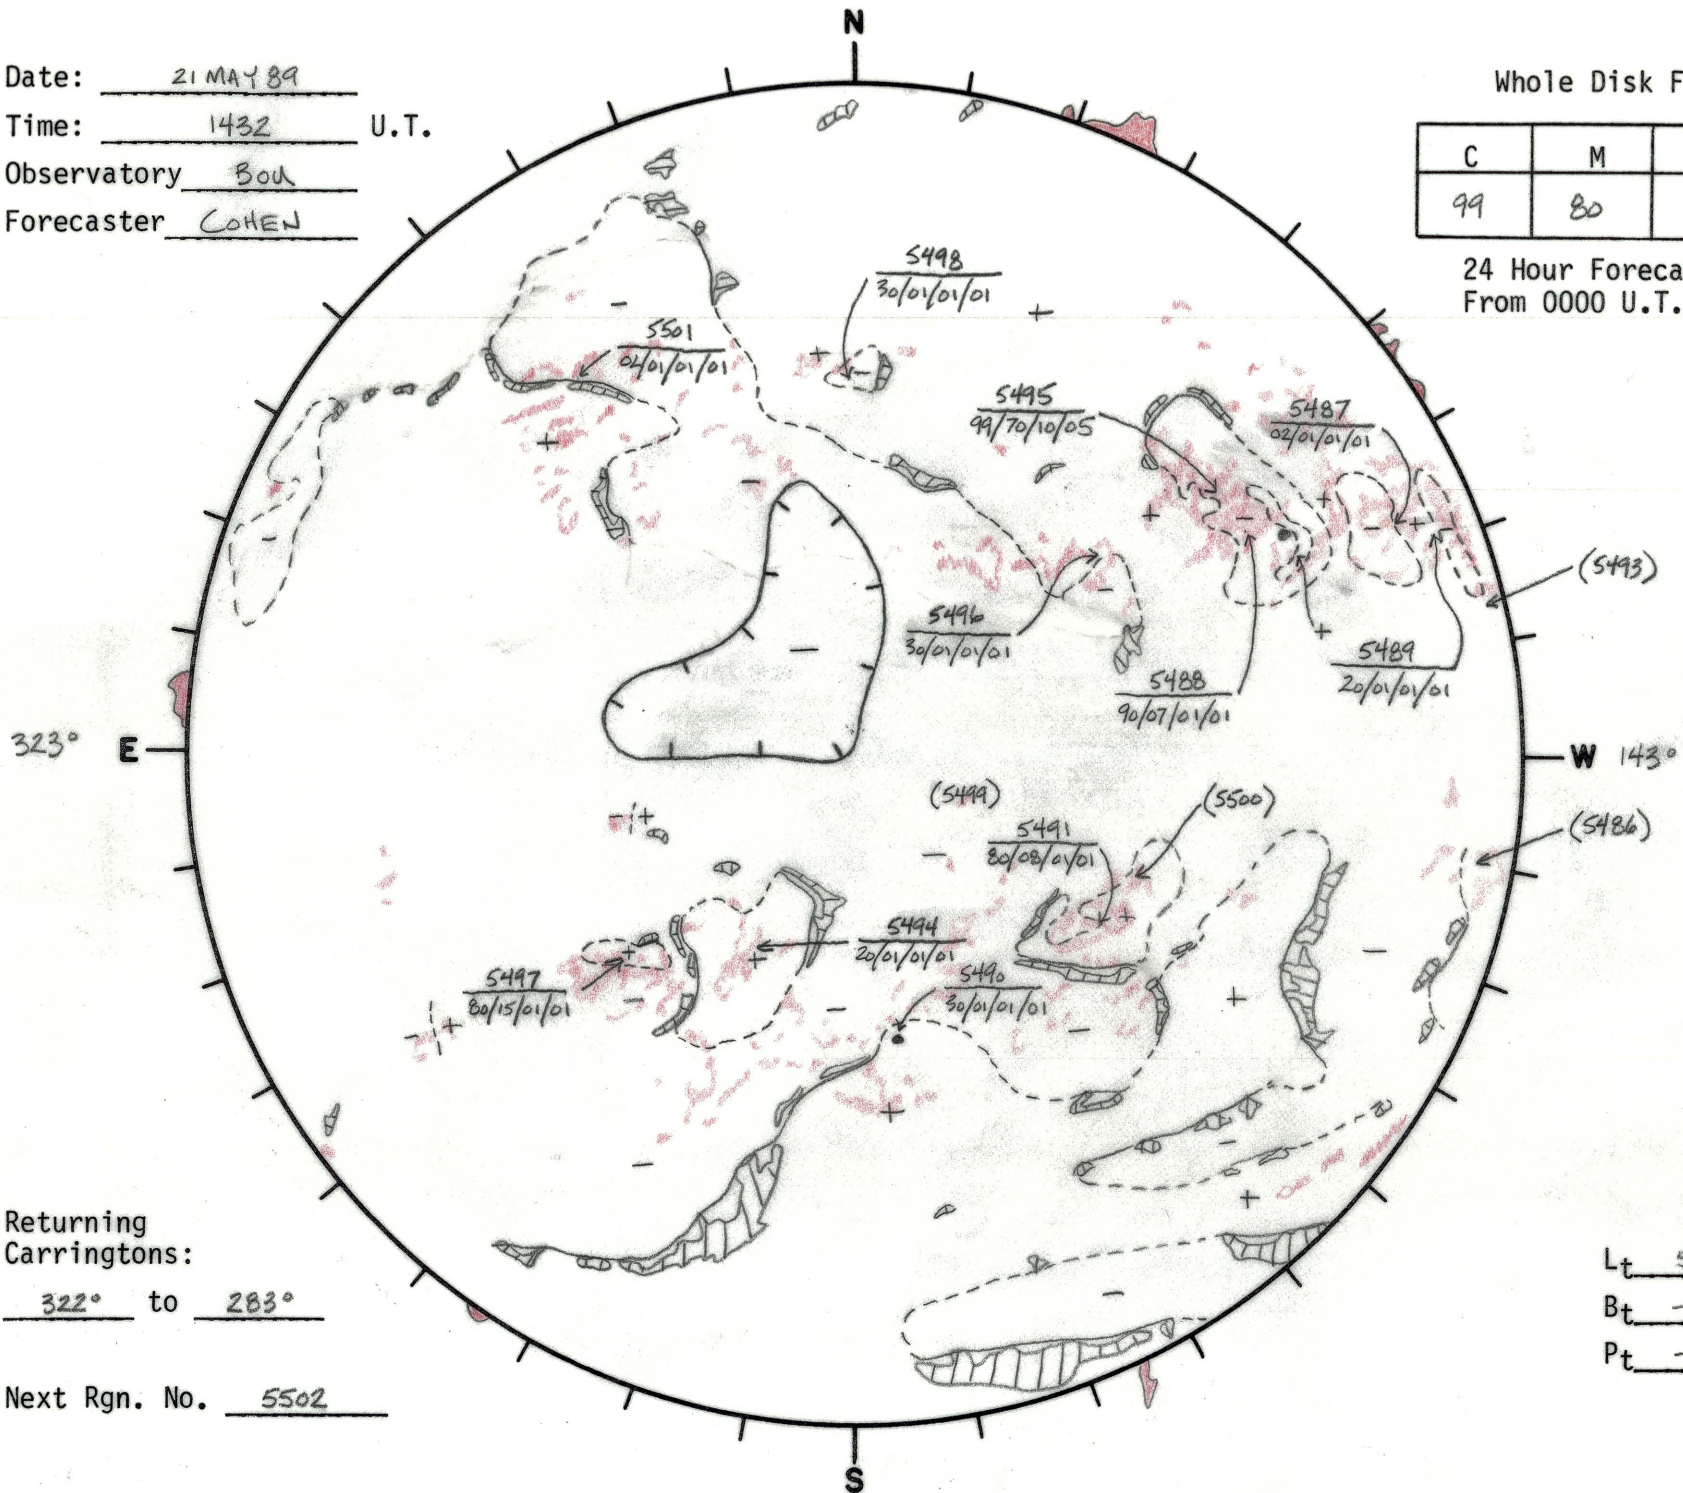

Date: 21 MAY 89
 Time: 1432 U.T.
 Observatory Bou
 Forecaster COHEN

Whole Disk Forecast

| C | M | X | P |
|----|----|----|----|
| 99 | 80 | 20 | 10 |

24 Hour Forecast
 From 0000 U.T. to 0000 U.T.

Returning Carringtons:

322° to 283°

Next Rgn. No. 5502

Lt 53.5°
 Bt -1.9°
 Pt -19.1°