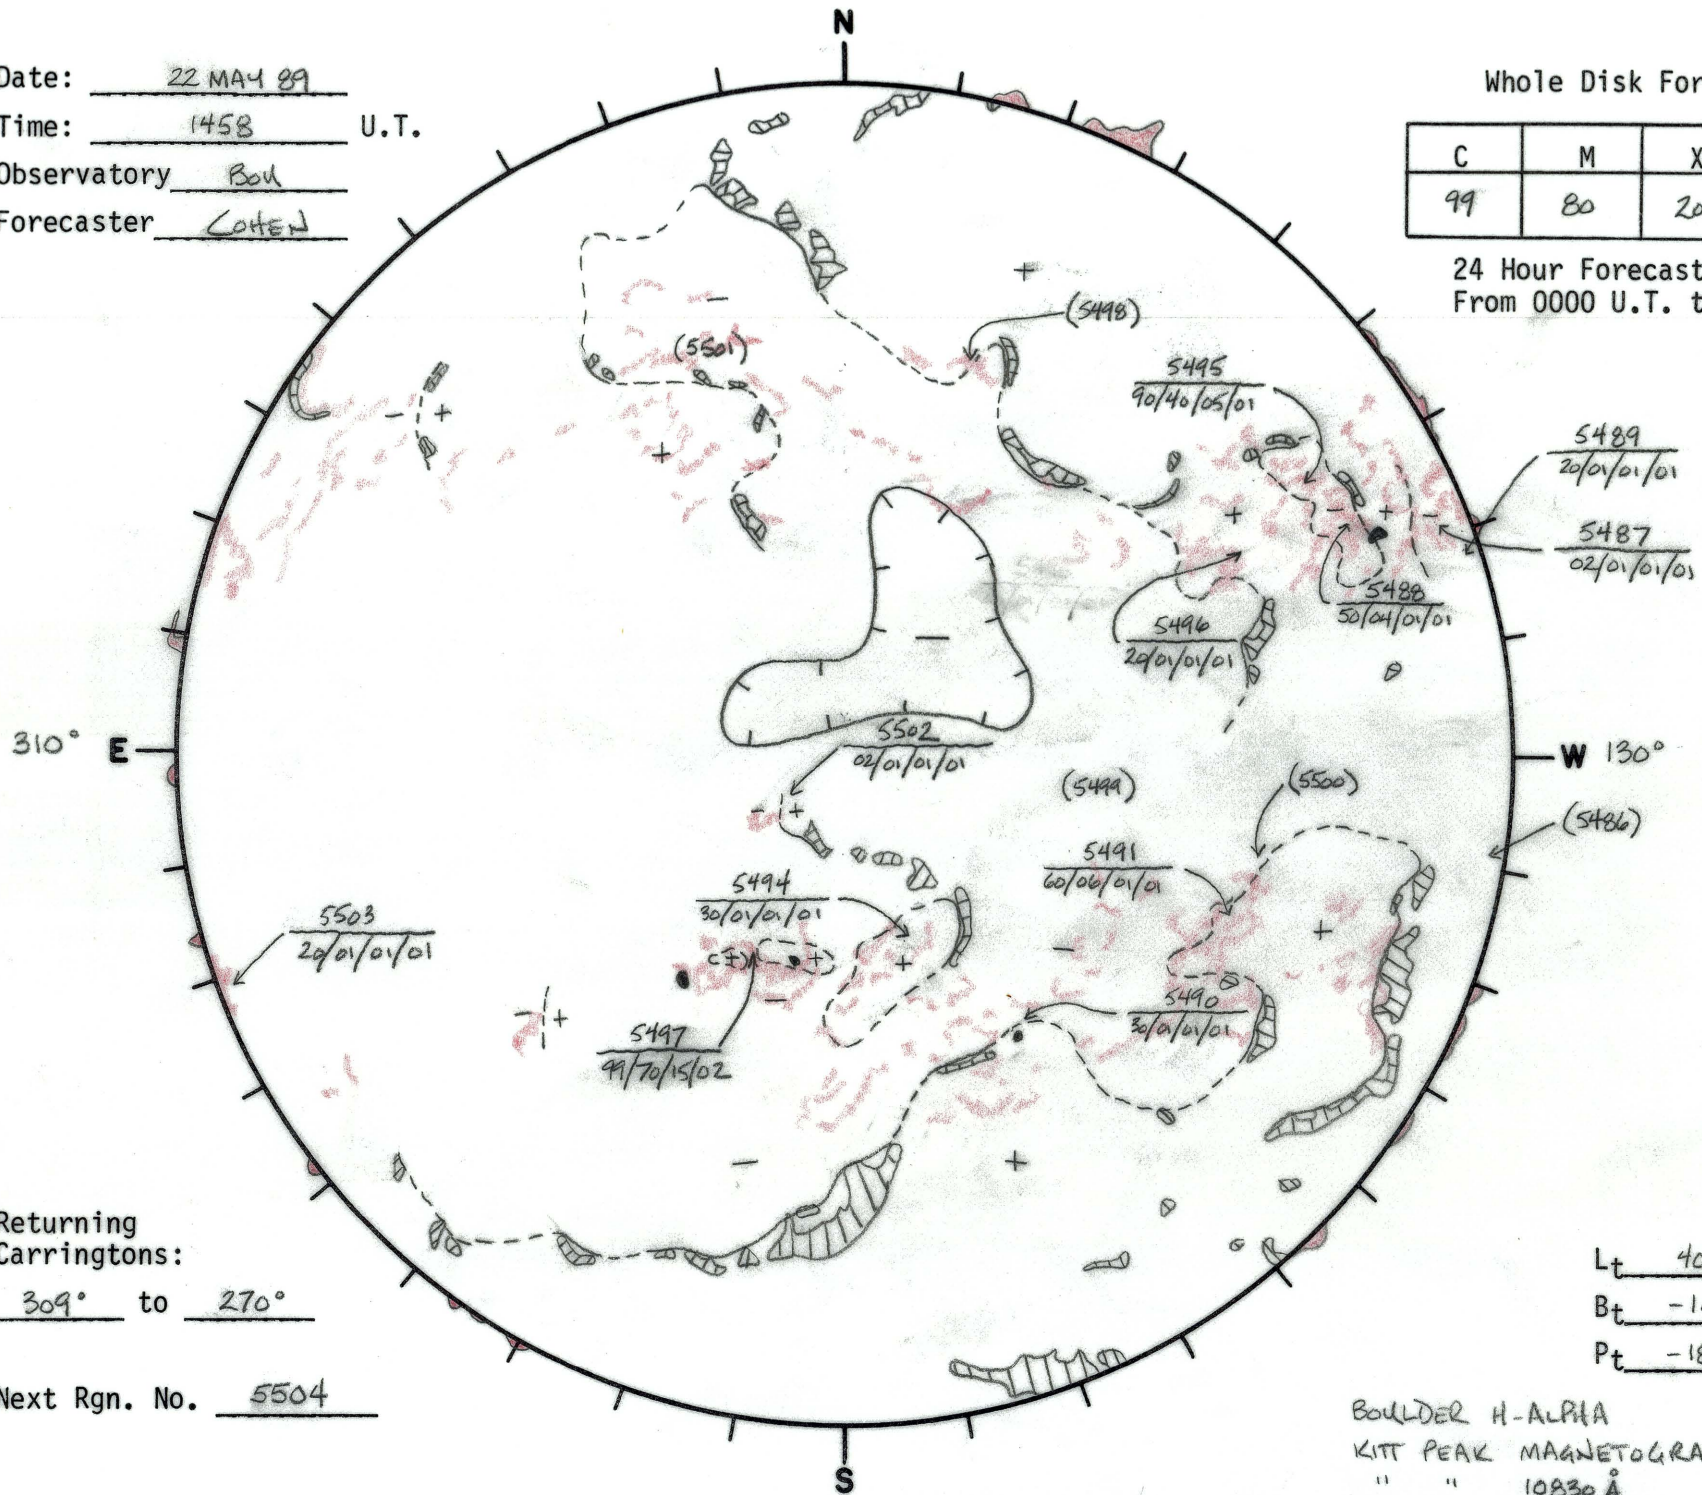

Date: 22 MAY 89
 Time: 1458 U.T.
 Observatory Bol
 Forecaster COHEN

Whole Disk Forecast

C	M	X	P
99	80	20	05

24 Hour Forecast
 From 0000 U.T. to 0000 U.T.

Returning Carringtons:
309° to 270°

Next Rgn. No. 5504

L_t 40°
B_t -1.8°
P_t -18.7°

Boulder H-ALPHA
 Kitt Peak Magnetogram
 " " 10830 Å