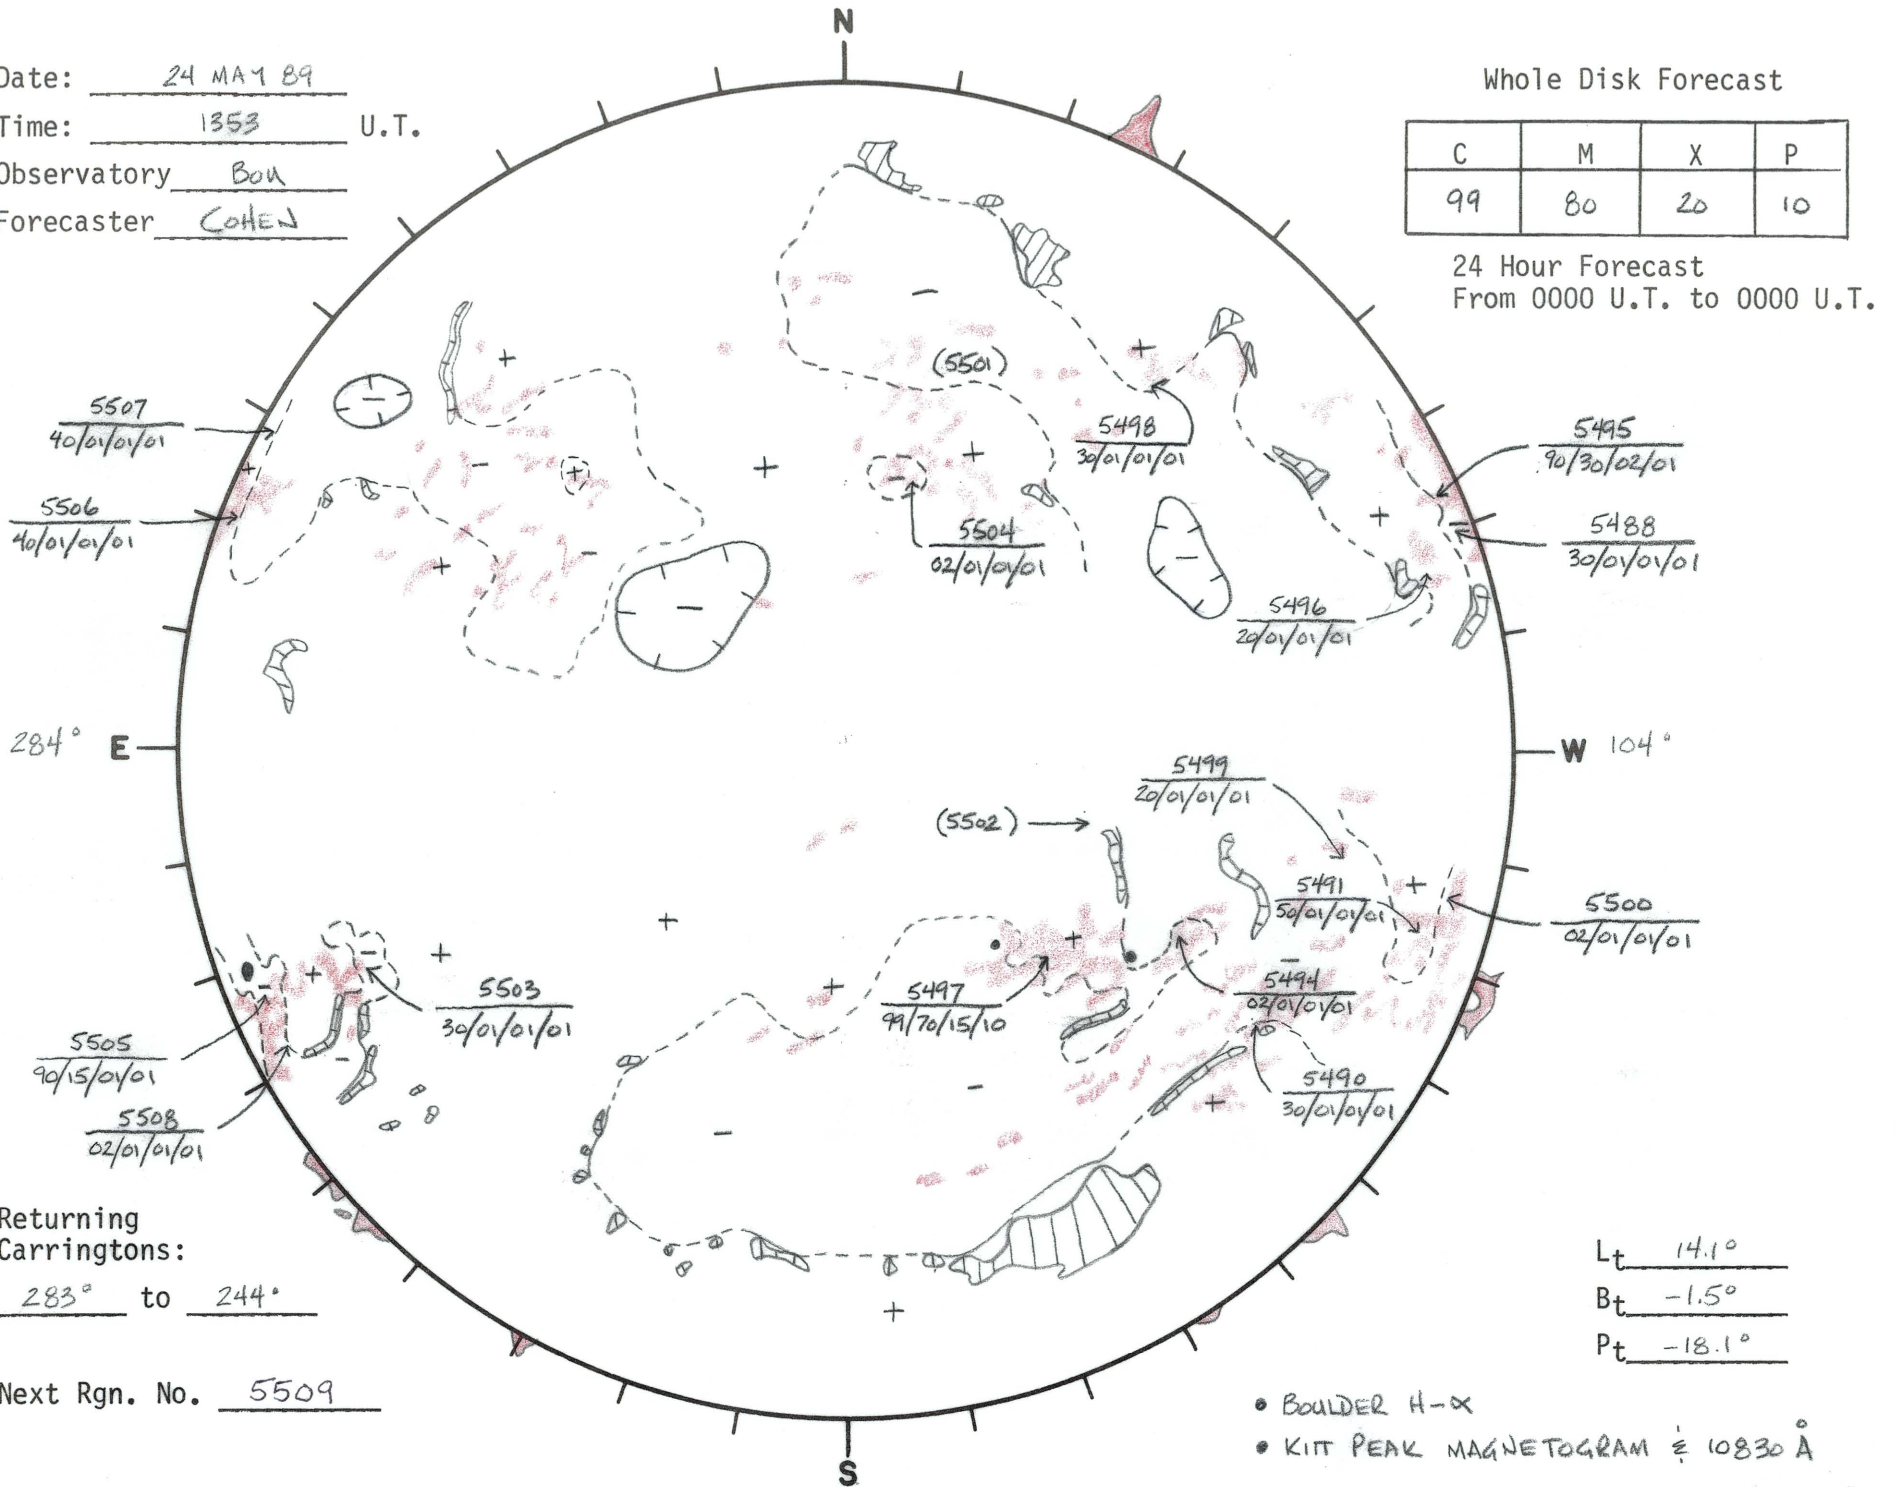

Date: 24 MAY 89
 Time: 1353 U.T.
 Observatory Bou
 Forecaster COHEN

Whole Disk Forecast

C	M	X	P
99	80	20	10

24 Hour Forecast
 From 0000 U.T. to 0000 U.T.

Returning Carringtons:

283° to 244°

Next Rgn. No. 5509

L_t 14.1°
 B_t -1.5°
 P_t -18.1°

- BOULDER H- α
- KIT PEAK MAGNETOGRAM λ 10830 Å