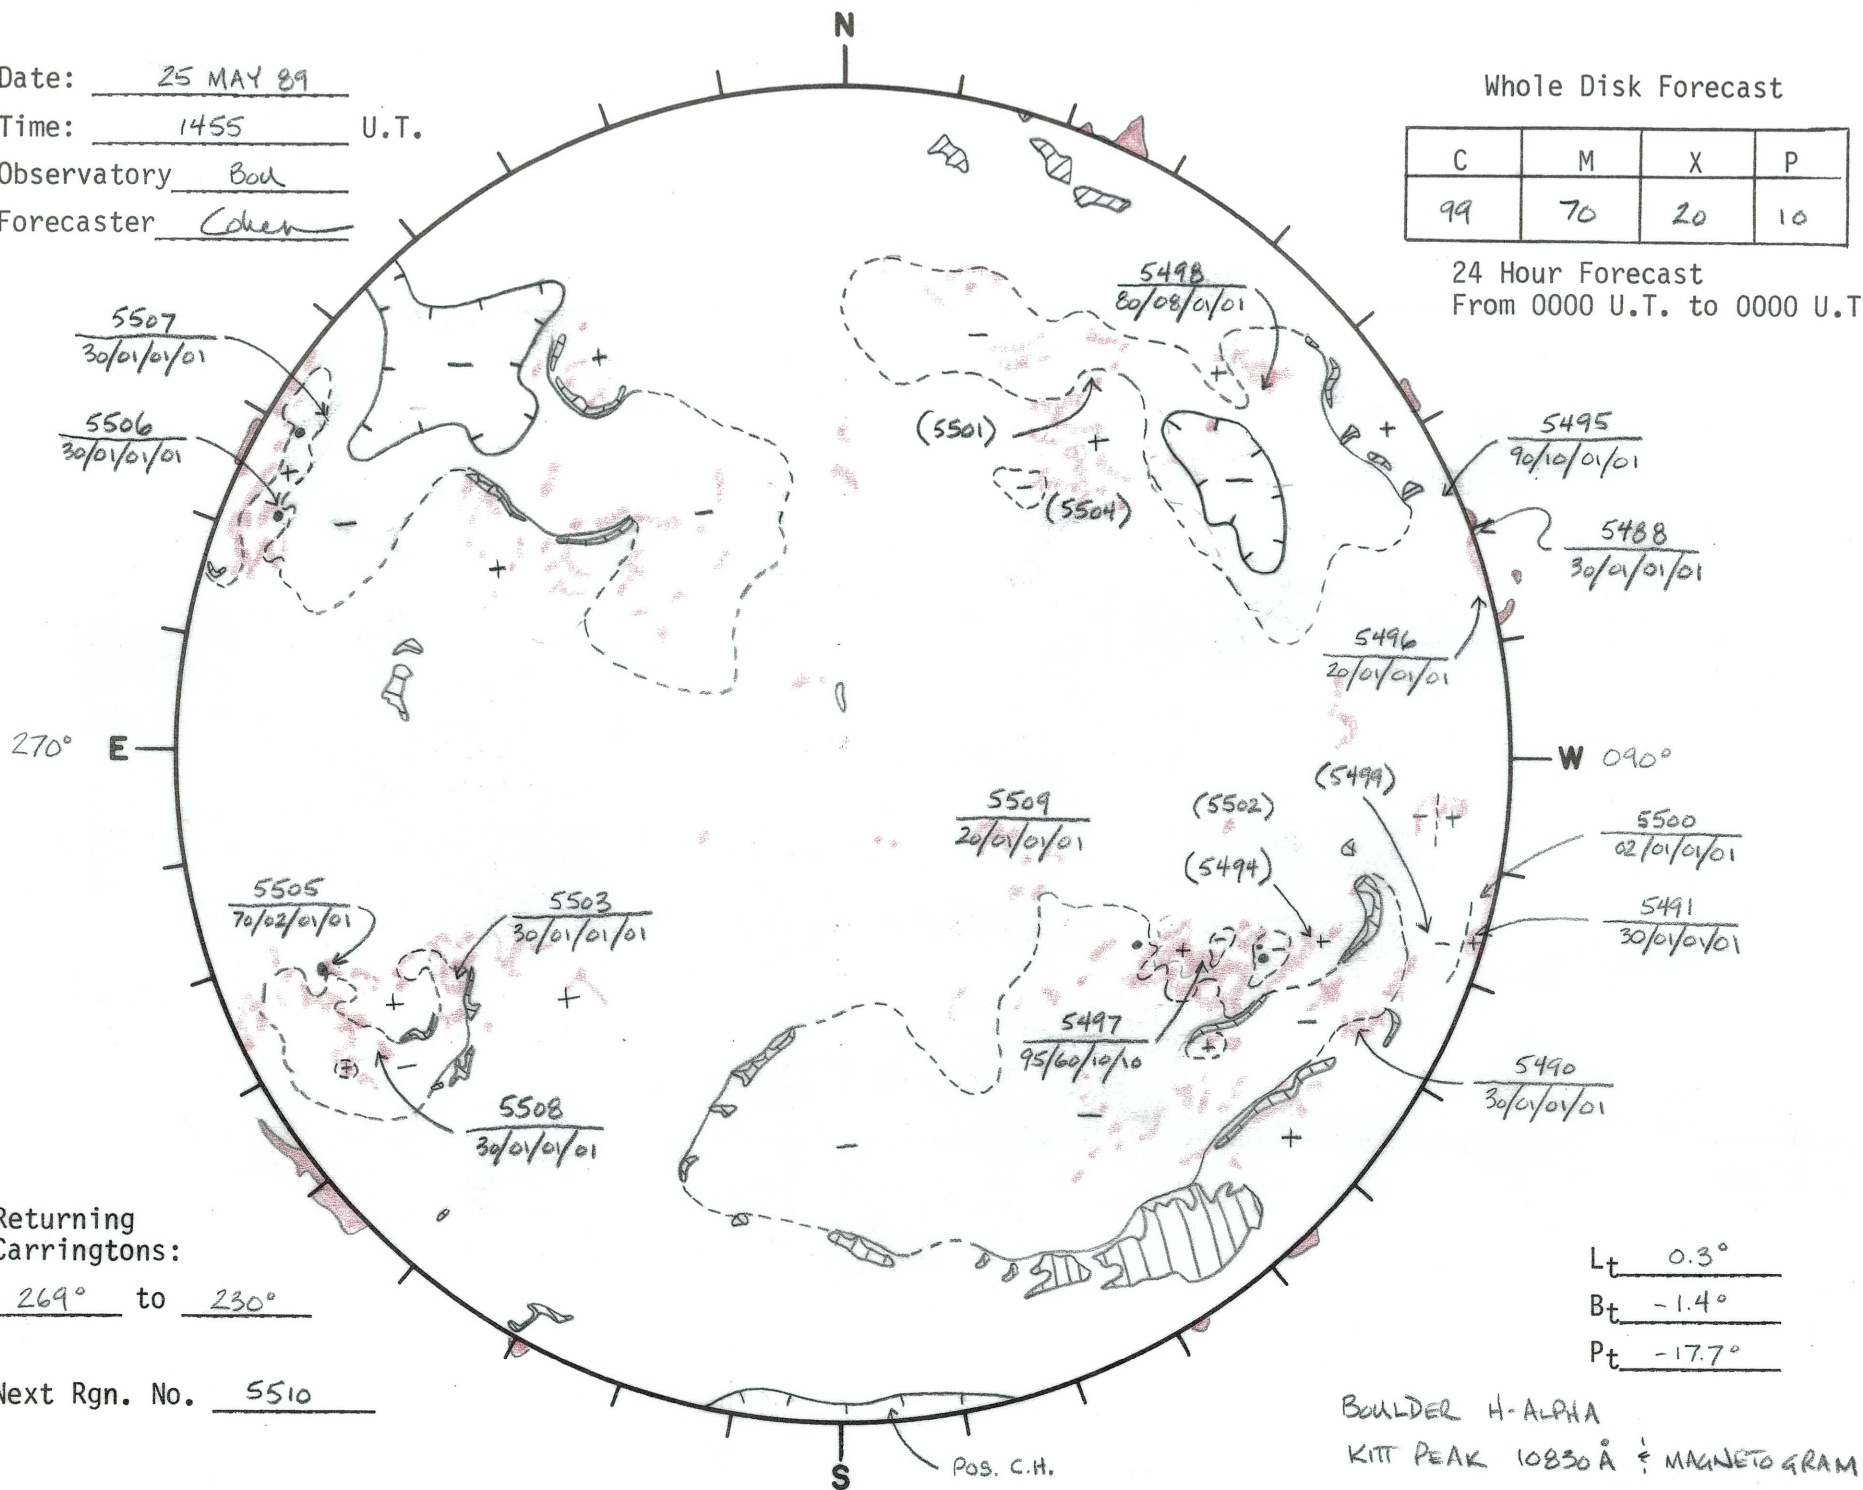

Date: 25 MAY 89
 Time: 1455 U.T.
 Observatory Bol
 Forecaster Cohen

Whole Disk Forecast

C	M	X	P
99	70	20	10

24 Hour Forecast
 From 0000 U.T. to 0000 U.T.

Returning Carringtons:

269° to 230°

Next Rgn. No. 5510

L_t 0.3°
 B_t -1.4°
 P_t -17.7°

BOULDER H-ALPHA
 KIT PEAK 10830 Å ± MAGNETOGRAM