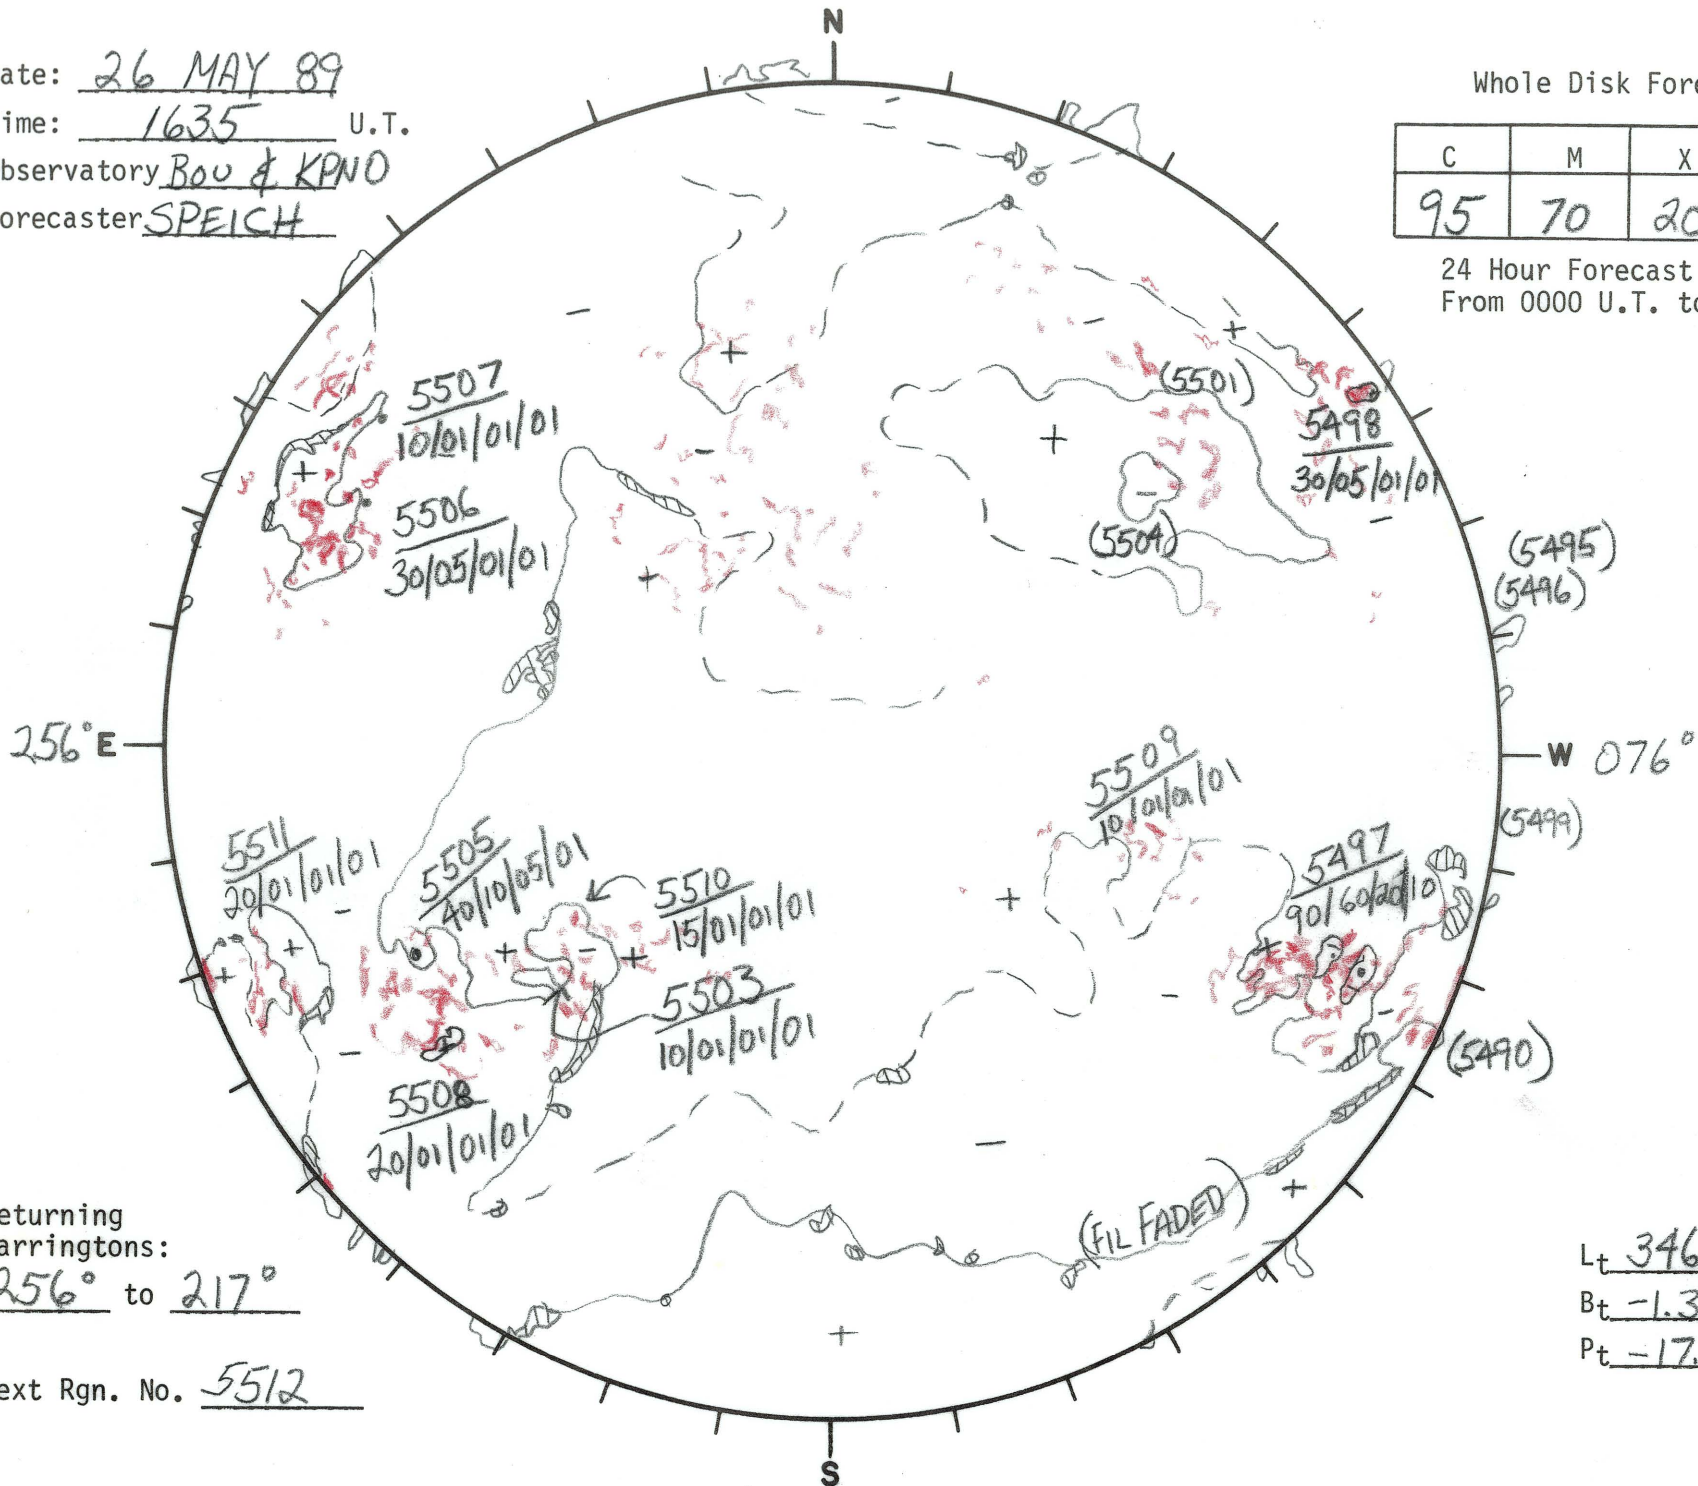

Date: 26 MAY 89
 Time: 1635 U.T.
 Observatory BOU & KPNO
 Forecaster SPEICH

Whole Disk Forecast

C	M	X	P
95	70	20	10

24 Hour Forecast
 From 0000 U.T. to 0000 U.T.

Returning Carringtons:
256° to 217°

Next Rgn. No. 5512

Lt 346.2°
 Bt -1.3°
 Pt -17.4°