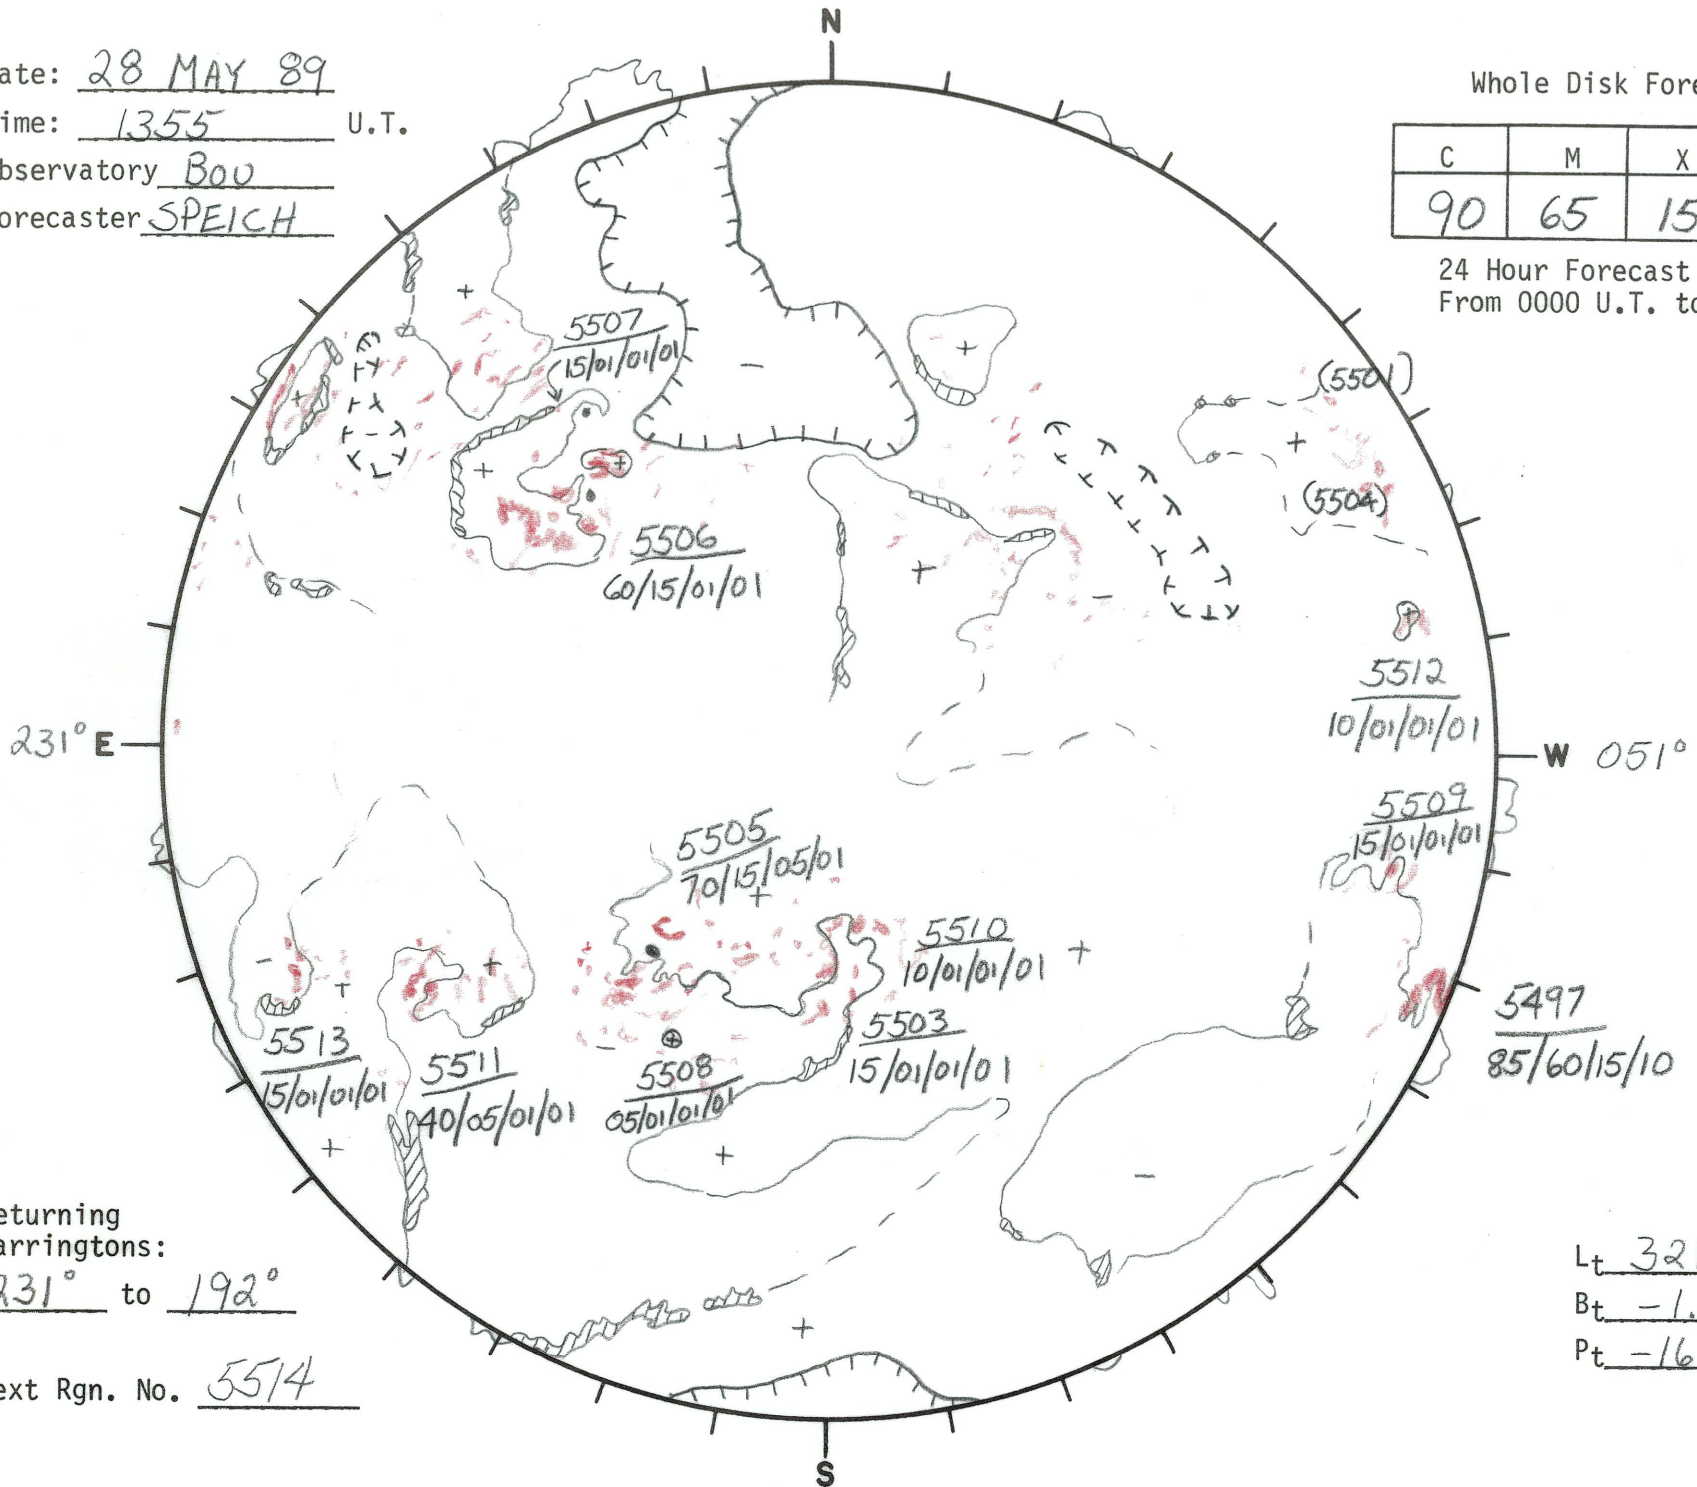

Date: 28 MAY 89

Time: 1355 U.T.

Observatory BOU

Forecaster SPEICH

Whole Disk Forecast

C	M	X	P
90	65	15	10

24 Hour Forecast  
From 0000 U.T. to 0000 U.T.

Returning Carringtons:

231° to 192°

Next Rgn. No. 5514

Lt 321.2°

Bt -1.1°

Pt -16.7°