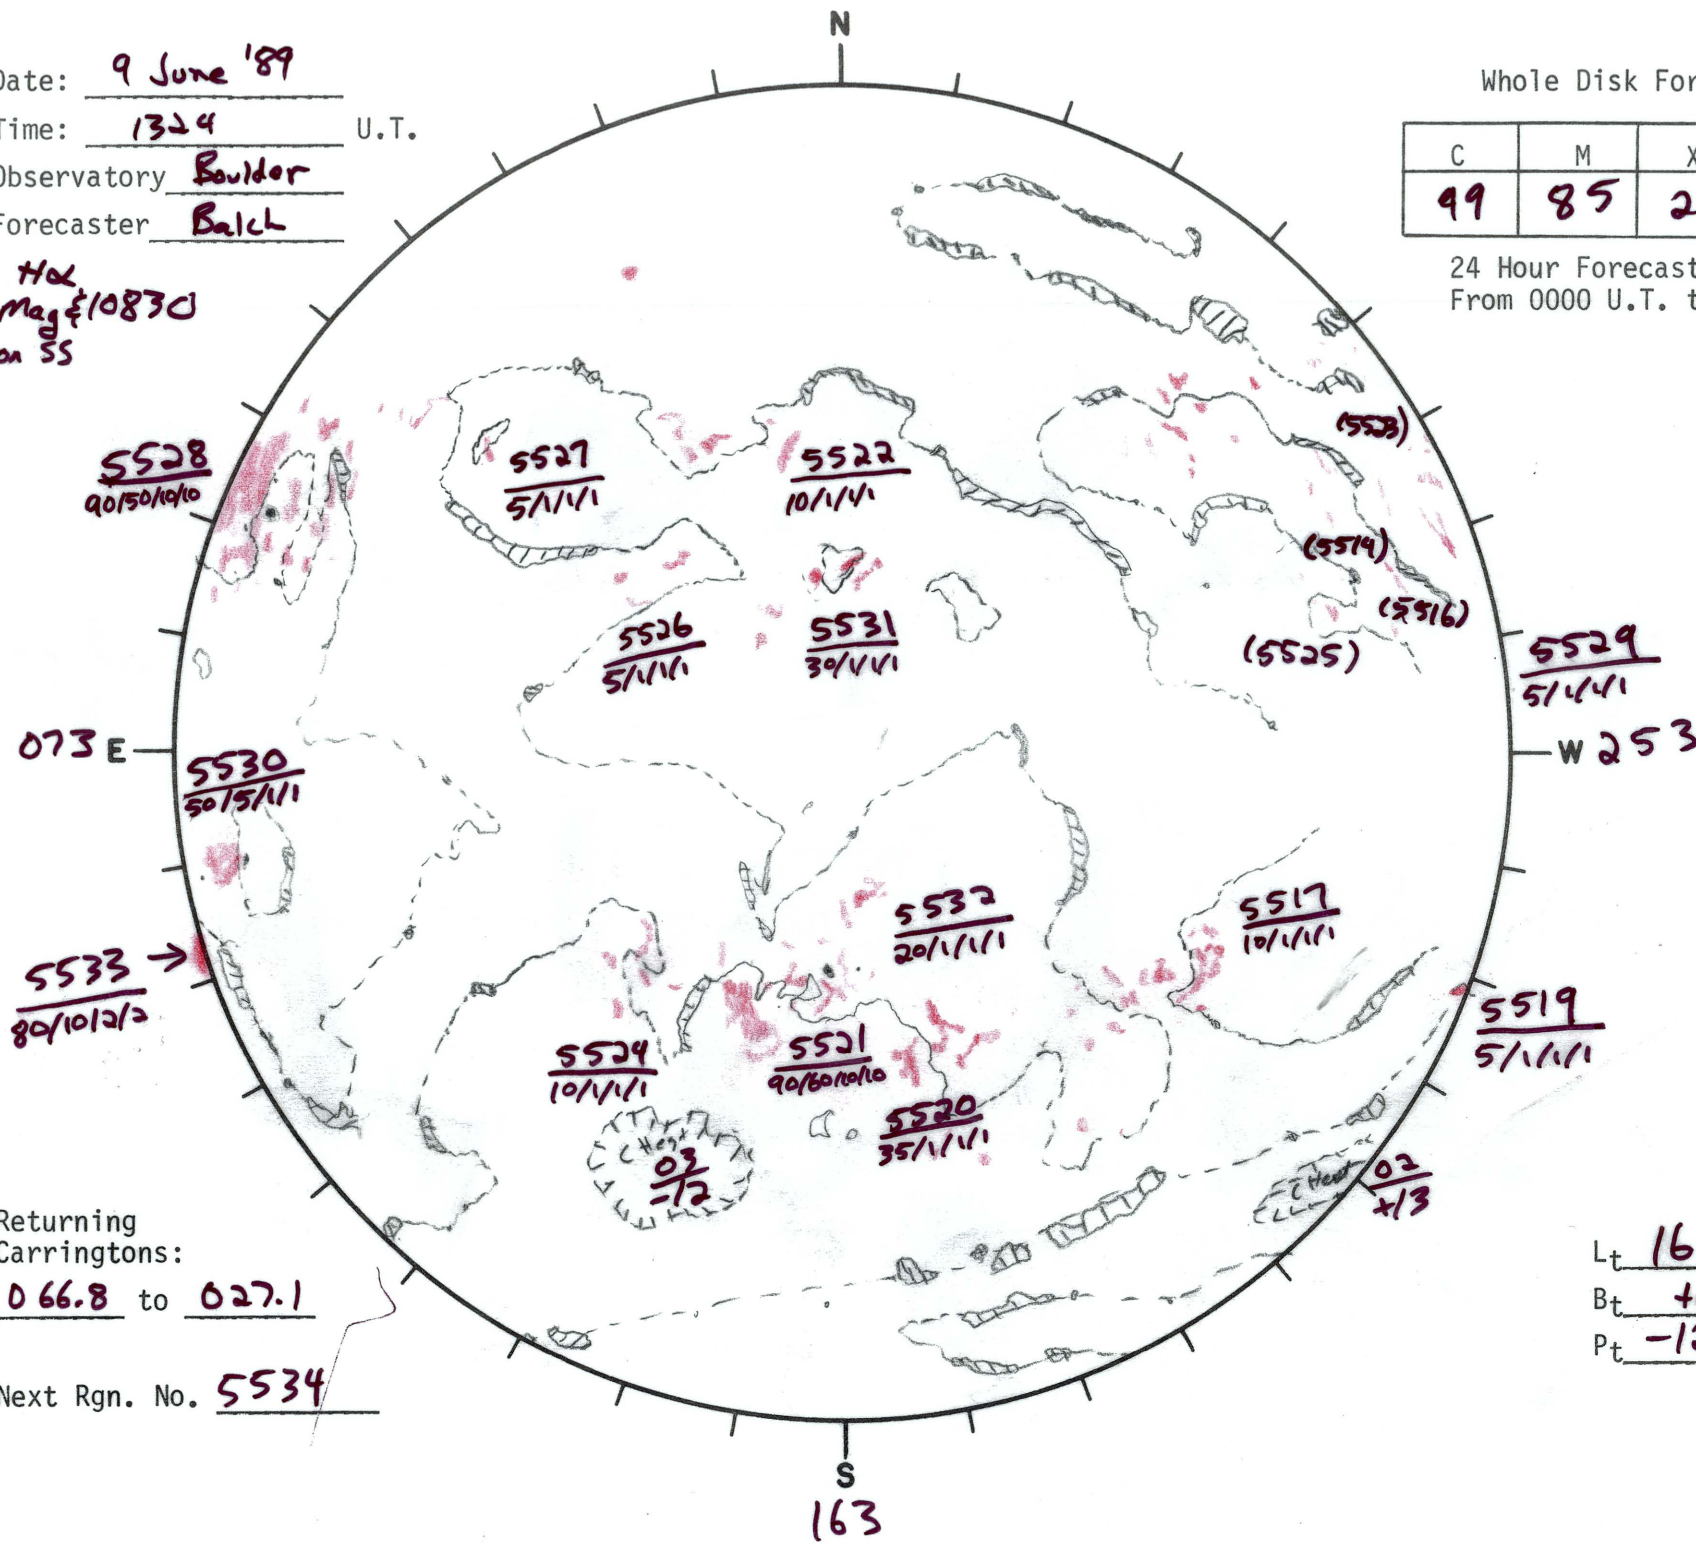

Date: 9 June '89
 Time: 1324 U.T.
 Observatory Boulder
 Forecaster Balch

Whole Disk Forecast

C	M	X	P
99	85	20	20

24 Hour Forecast
 From 0000 U.T. to 0000 U.T.

KHMN Hol
 KPNO Mag 10830
 Mt Wilson SS

Returning Carringtons:
066.8 to 027.1

Next Rgn. No. 5534

Lt 162.7
 Bt +0.4
 Pt -12.1