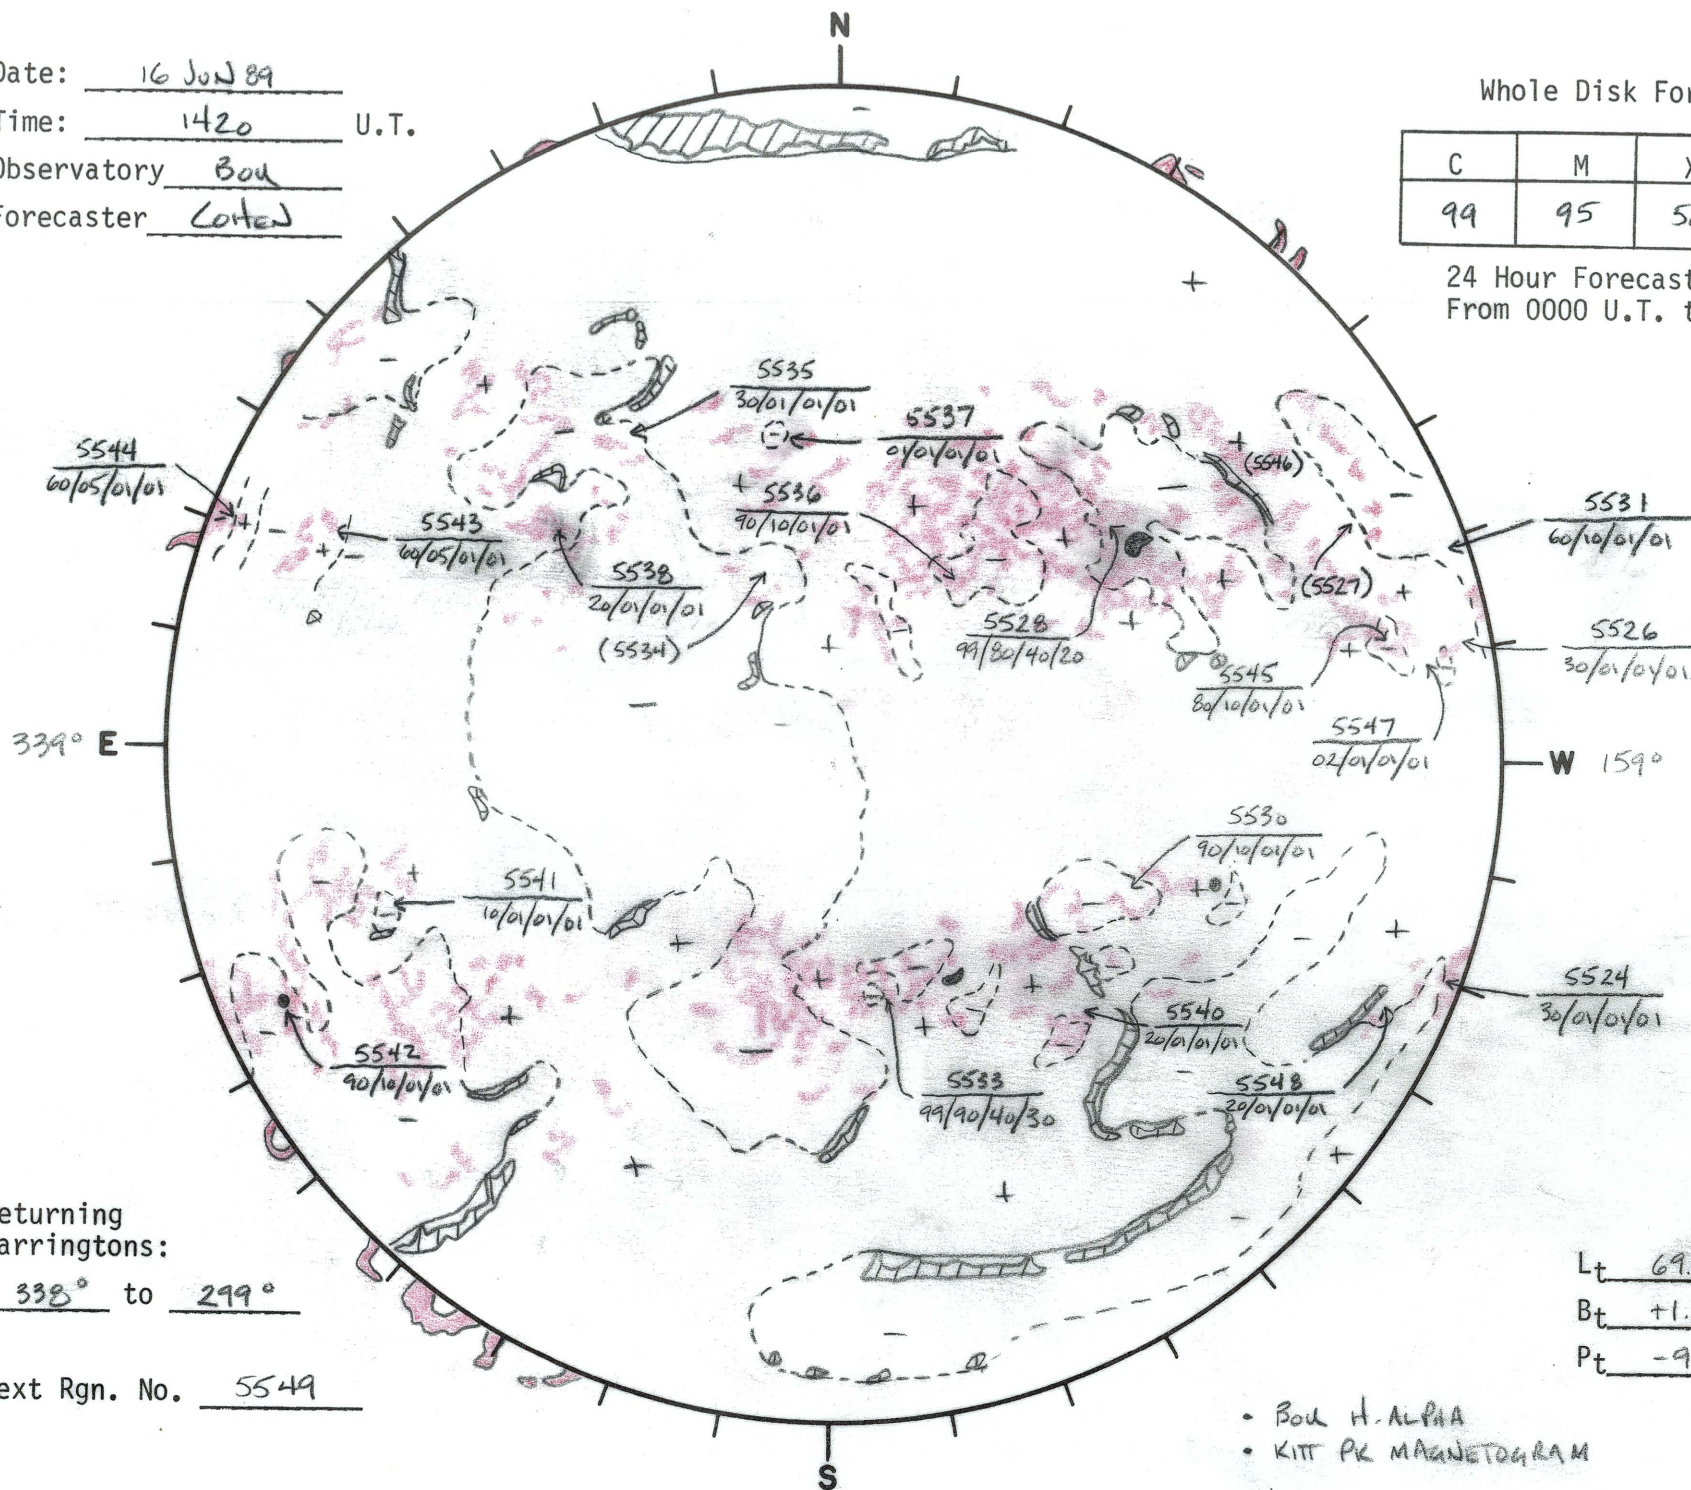

Date: 16 Jun 89
 Time: 1420 U.T.
 Observatory Bou
 Forecaster Coted

Whole Disk Forecast

C	M	X	P
99	95	50	30

24 Hour Forecast
 From 0000 U.T. to 0000 U.T.

Returning Carringtons:

338° to 299°

Next Rgn. No. 5549

Lt 69.5°
 Bt +1.2°
 Pt -9.1°

- Bou H. ALPHA
- KITP PK MAGNETOGRAM