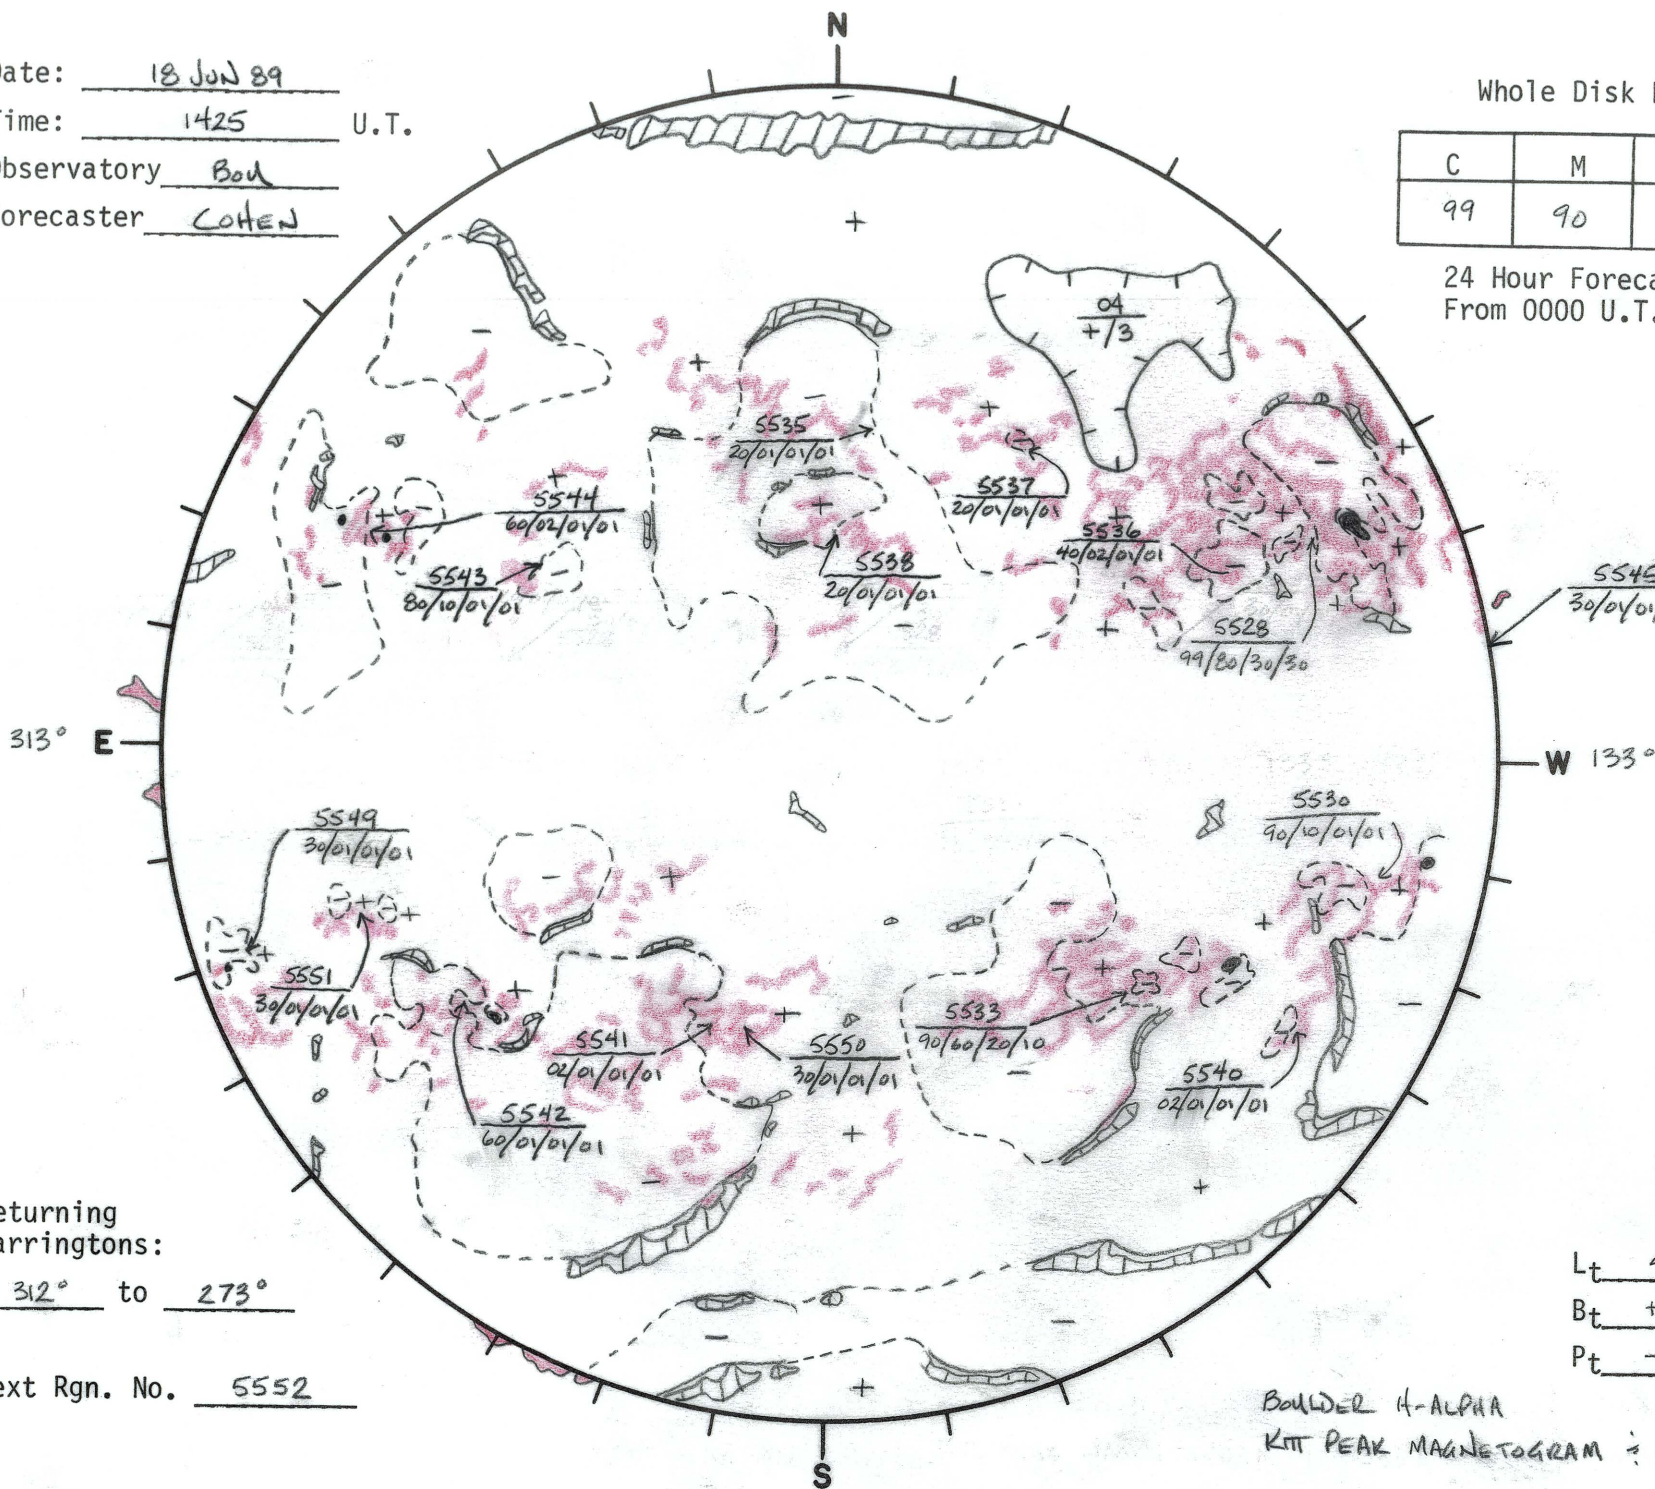

Date: 18 Jun 89
 Time: 1425 U.T.
 Observatory: Bol
 Forecaster: COHEN

Whole Disk Forecast

C	M	X	P
99	90	50	40

24 Hour Forecast
 From 0000 U.T. to 0000 U.T.

Returning Carringtons:

312° to 273°

Next Rgn. No. 5552

Lt 43.0°
 Bt +1.5°
 Pt -8.3°

BOULDER H-ALPHA
 KIT PEAK MAGNETOGRAM $\div 10830 \text{ \AA}$