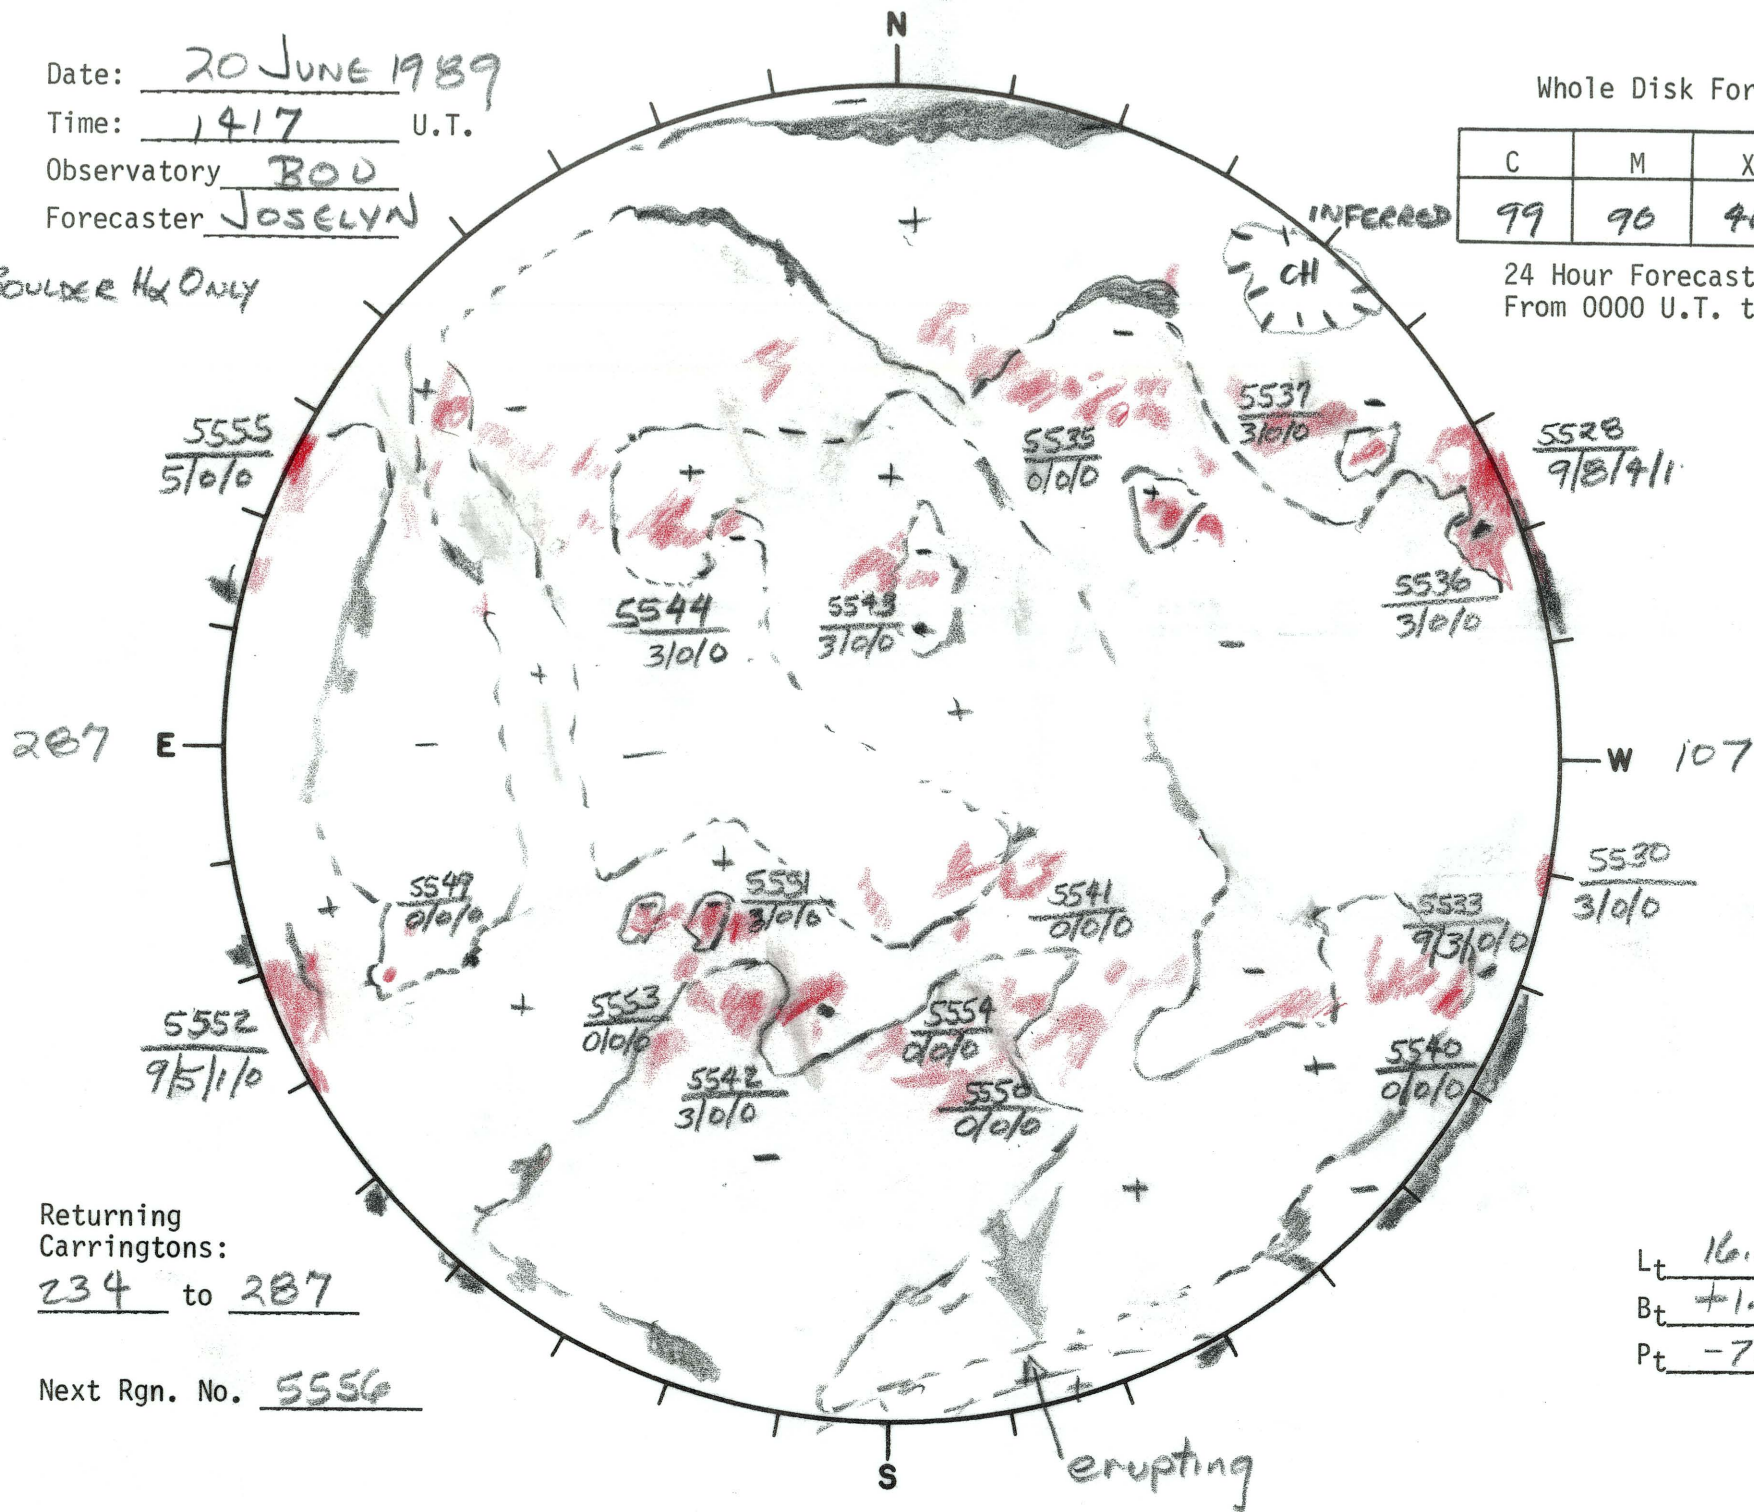

Date: 20 JUNE 1989
 Time: 1417 U.T.
 Observatory BOU
 Forecaster JOSELYN

Whole Disk Forecast

C	M	X	P
99	90	40	10

24 Hour Forecast
 From 0000 U.T. to 0000 U.T.

Boulder H_α Only

Returning Carringtons:

234 to 287

Next Rgn. No. 5556

L_t 16.6
 B_t +1.7
 P_t -7.4