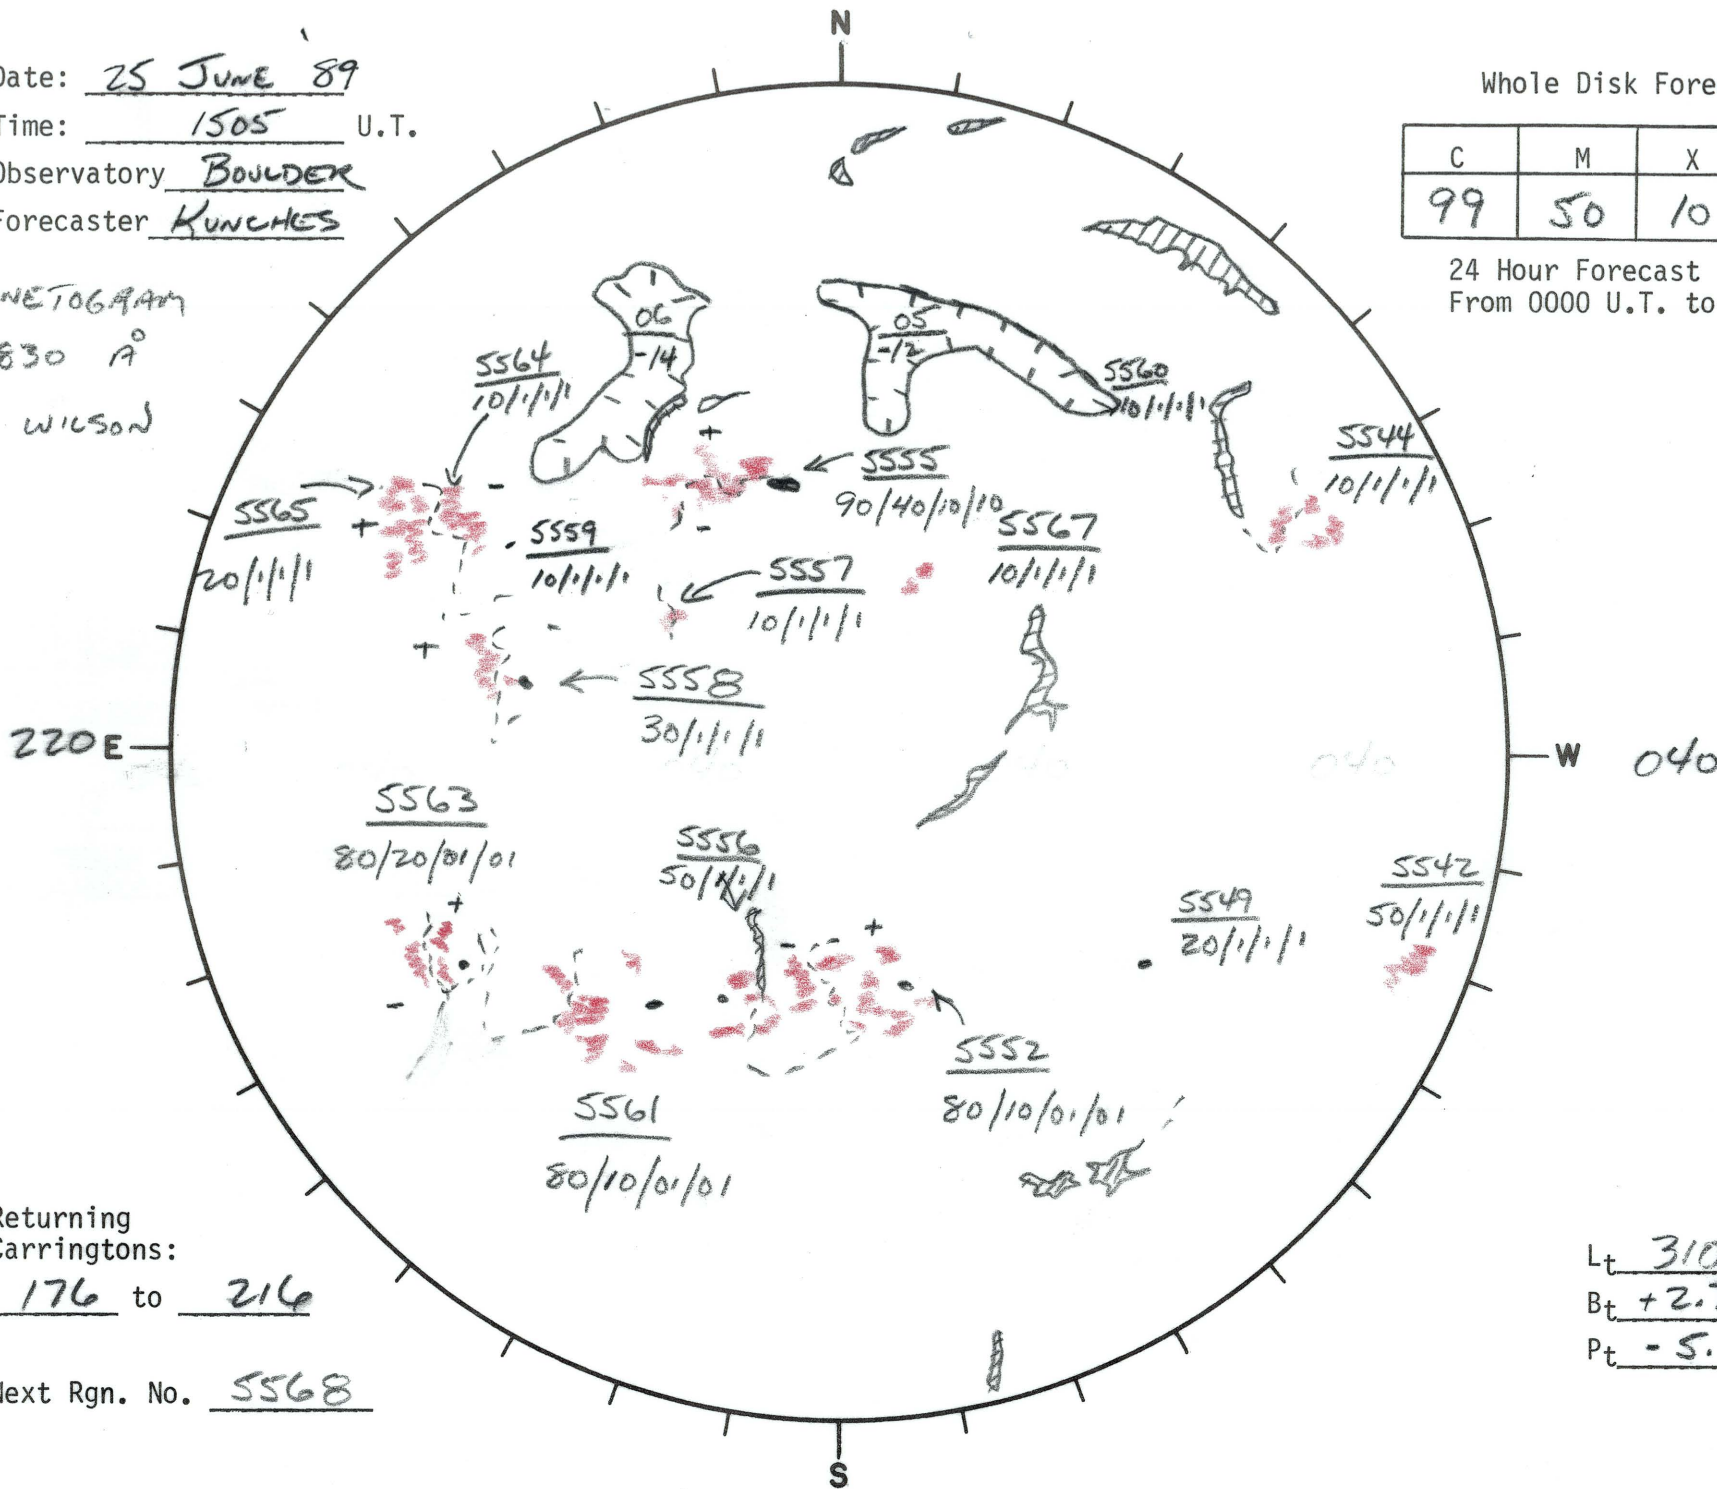

Date: 25 JUNE 89
 Time: 1505 U.T.
 Observatory BOULDER
 Forecaster KUNCHES

Whole Disk Forecast

C	M	X	P
99	50	10	10

24 Hour Forecast
 From 0000 U.T. to 0000 U.T.

MAGNETOGRAM
 10830 Å
 MT WILSON

Returning
 Carringtons:
176 to 216

Next Rgn. No. 5568

L_t 310
 B_t +2.3
 P_t -5.1