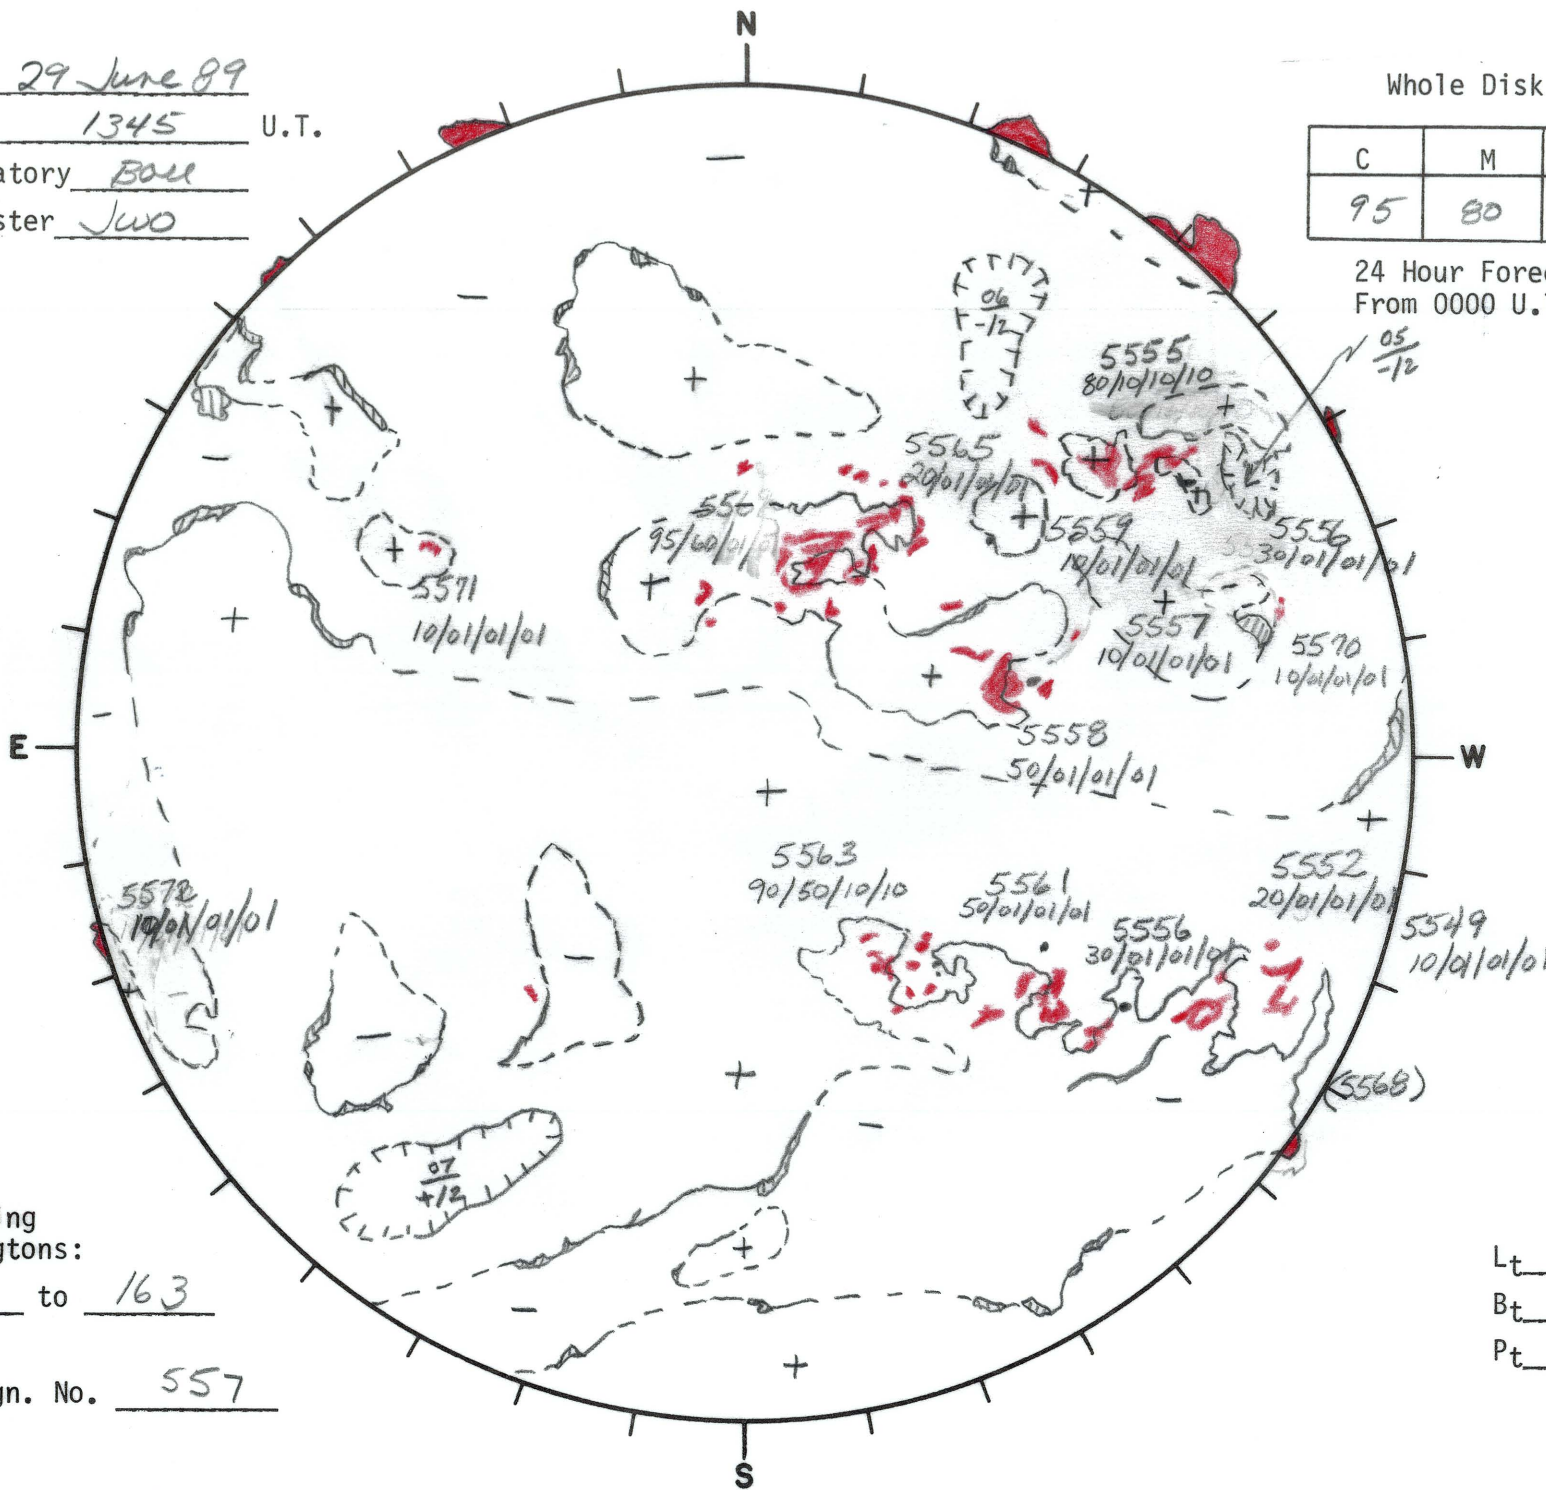

Date: 29 June 89
 Time: 1345 U.T.
 Observatory Boll
 Forecaster JWO

Whole Disk Forecast

C	M	X	P
95	80	10	10

24 Hour Forecast
 From 0000 U.T. to 0000 U.T.

Returning Carringtons:
123 to 163

Next Rgn. No. 557

Lt 257.7
 Bt 2.7
 Pt -3.4