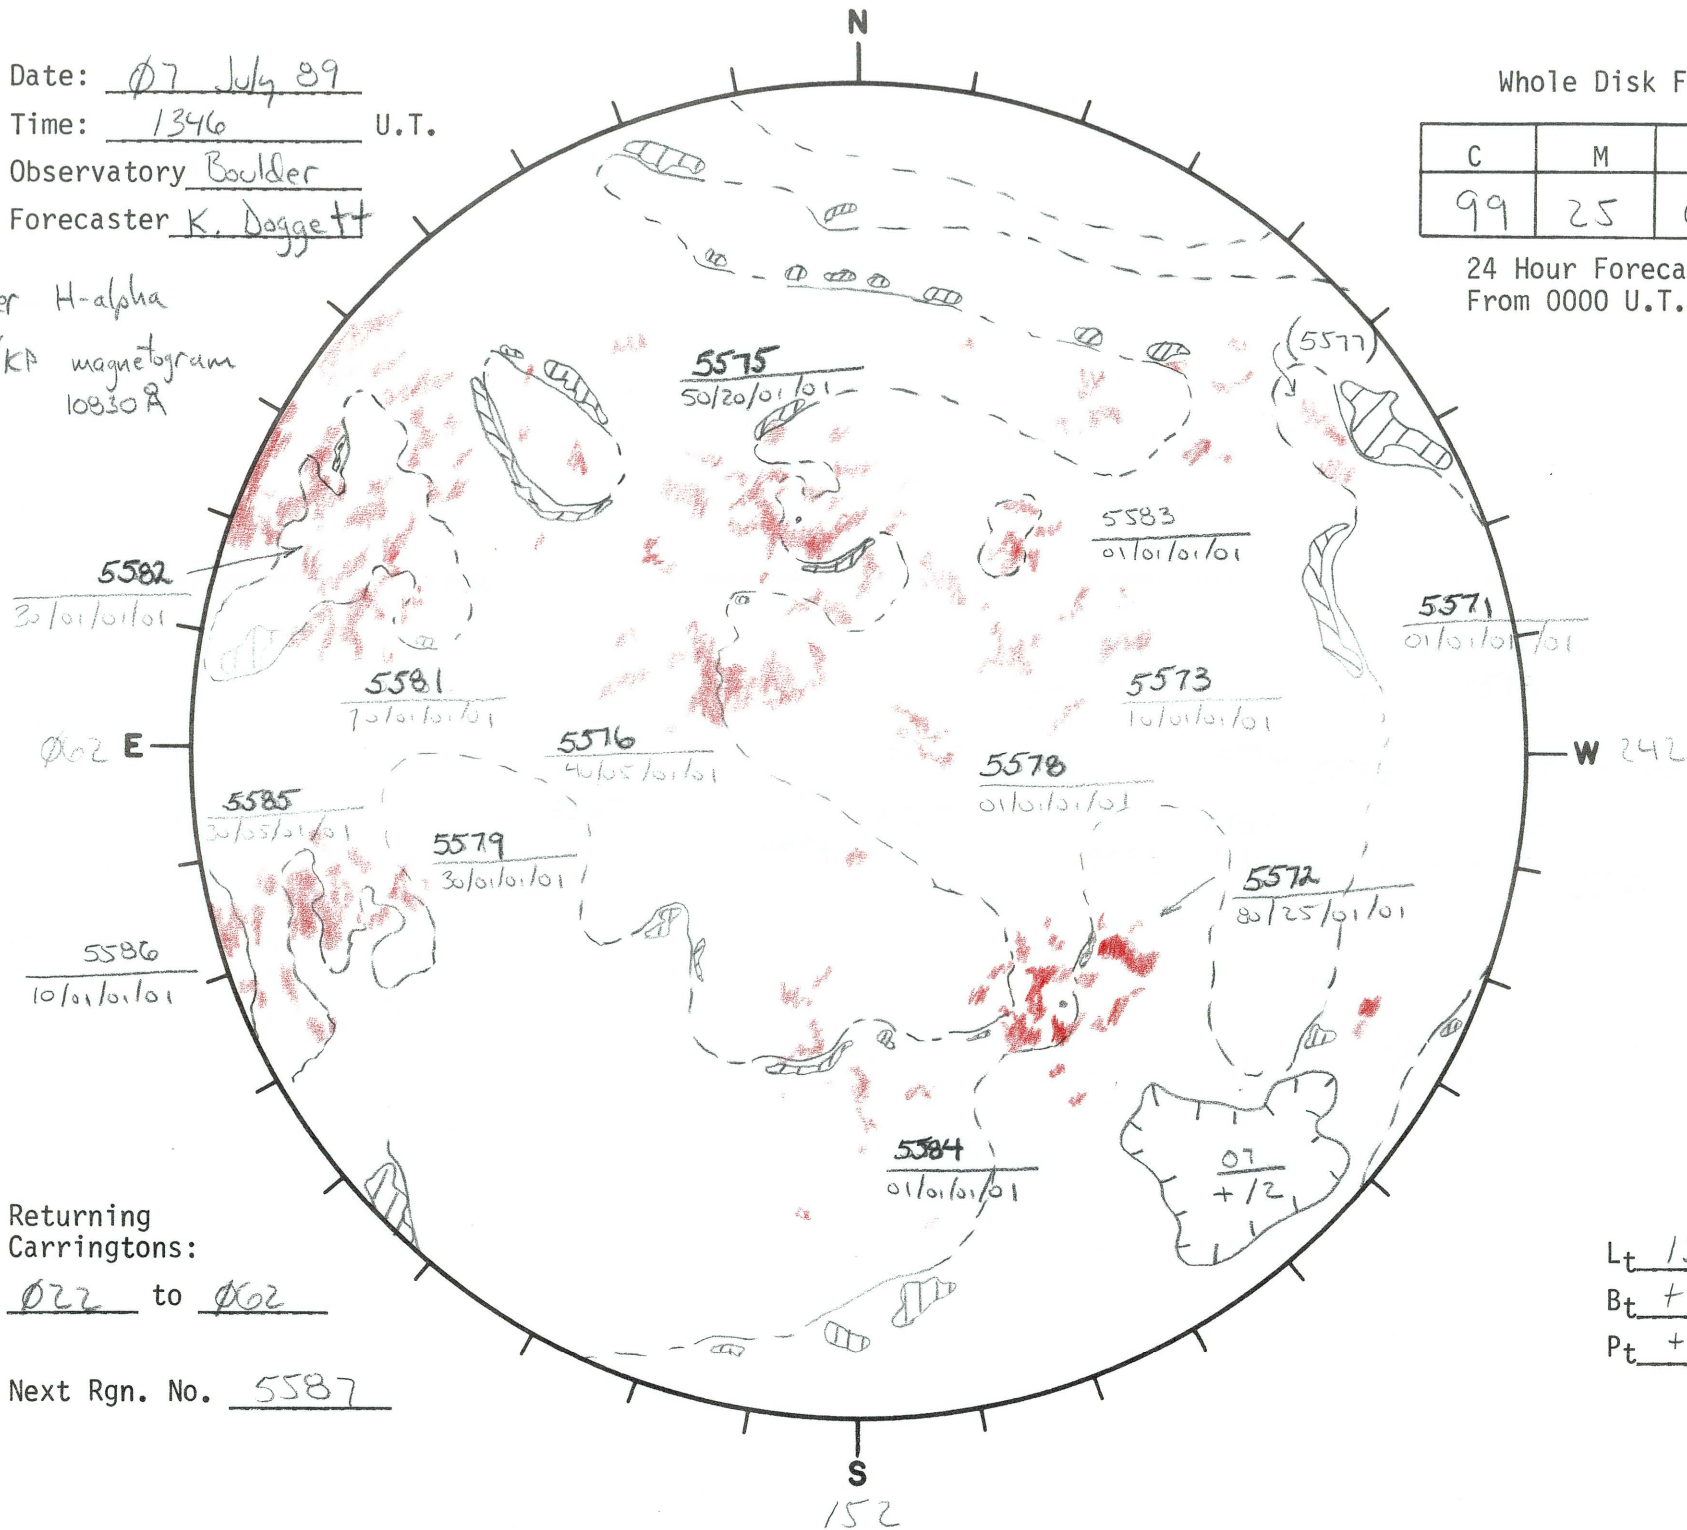

Date: 07 July 89  
 Time: 1346 U.T.  
 Observatory Boulder  
 Forecaster K. Doggett

Whole Disk Forecast

C	M	X	P
99	25	01	01

24 Hour Forecast  
 From 0000 U.T. to 0000 U.T.

Boulder H-alpha  
 N50/KP magnetogram  
 10830 Å

L<sub>t</sub> 151.8  
 B<sub>t</sub> +3.6  
 P<sub>t</sub> +0.3