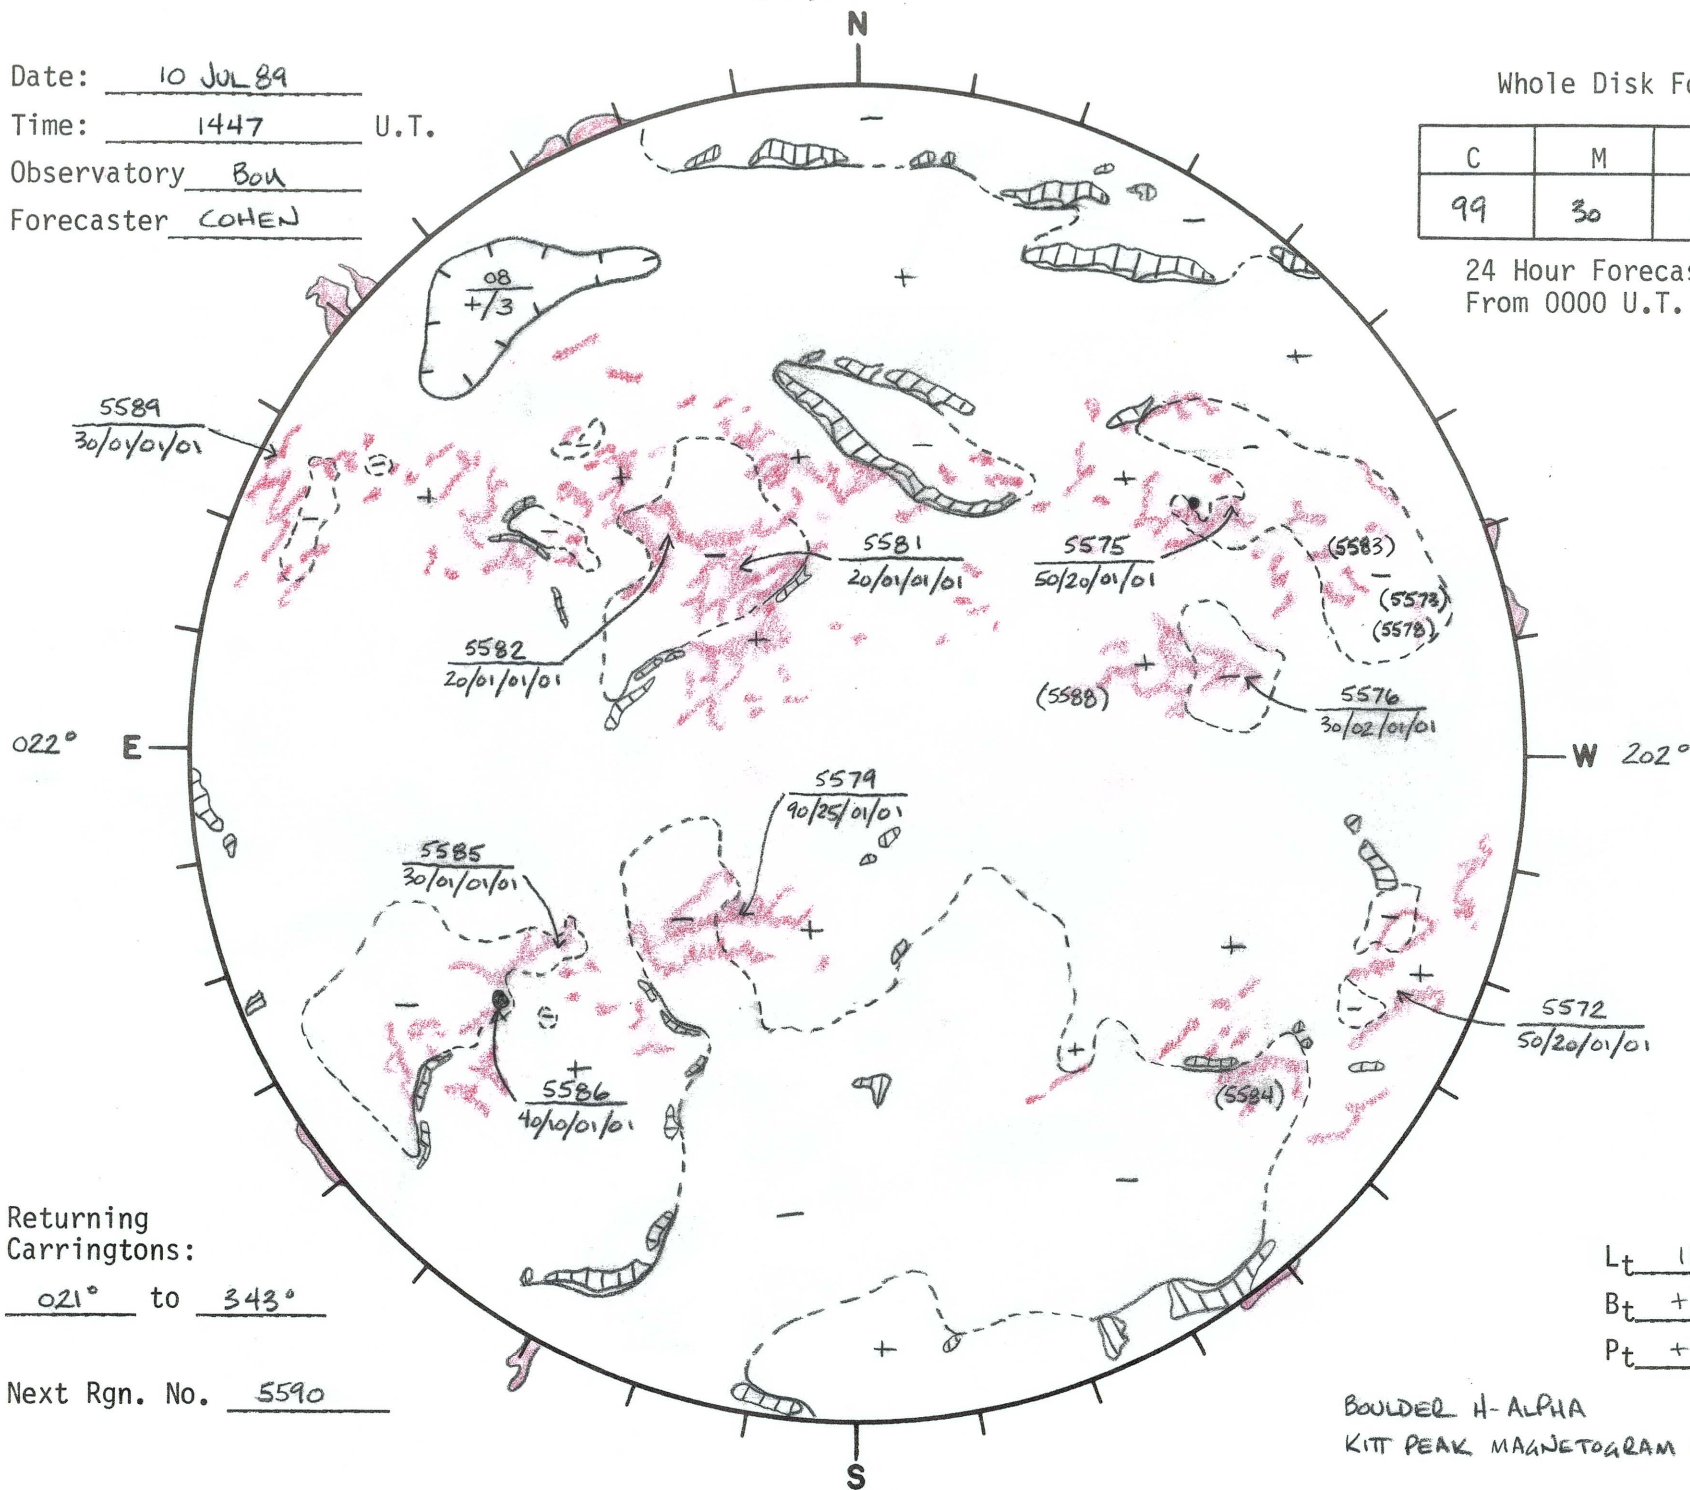

Date: 10 JUL 89
 Time: 1447 U.T.
 Observatory BOU
 Forecaster COHEN

Whole Disk Forecast

C	M	X	P
99	30	01	01

24 Hour Forecast
 From 0000 U.T. to 0000 U.T.

Returning Carringtons:

021° to 343°

Next Rgn. No. 5590

L_t 111.6°
 B_t +3.9°
 P_t +1.6°

BOULDER H-ALPHA
 KIT PEAK MAGNETOGRAM $\frac{1}{2}$ 10830 Å