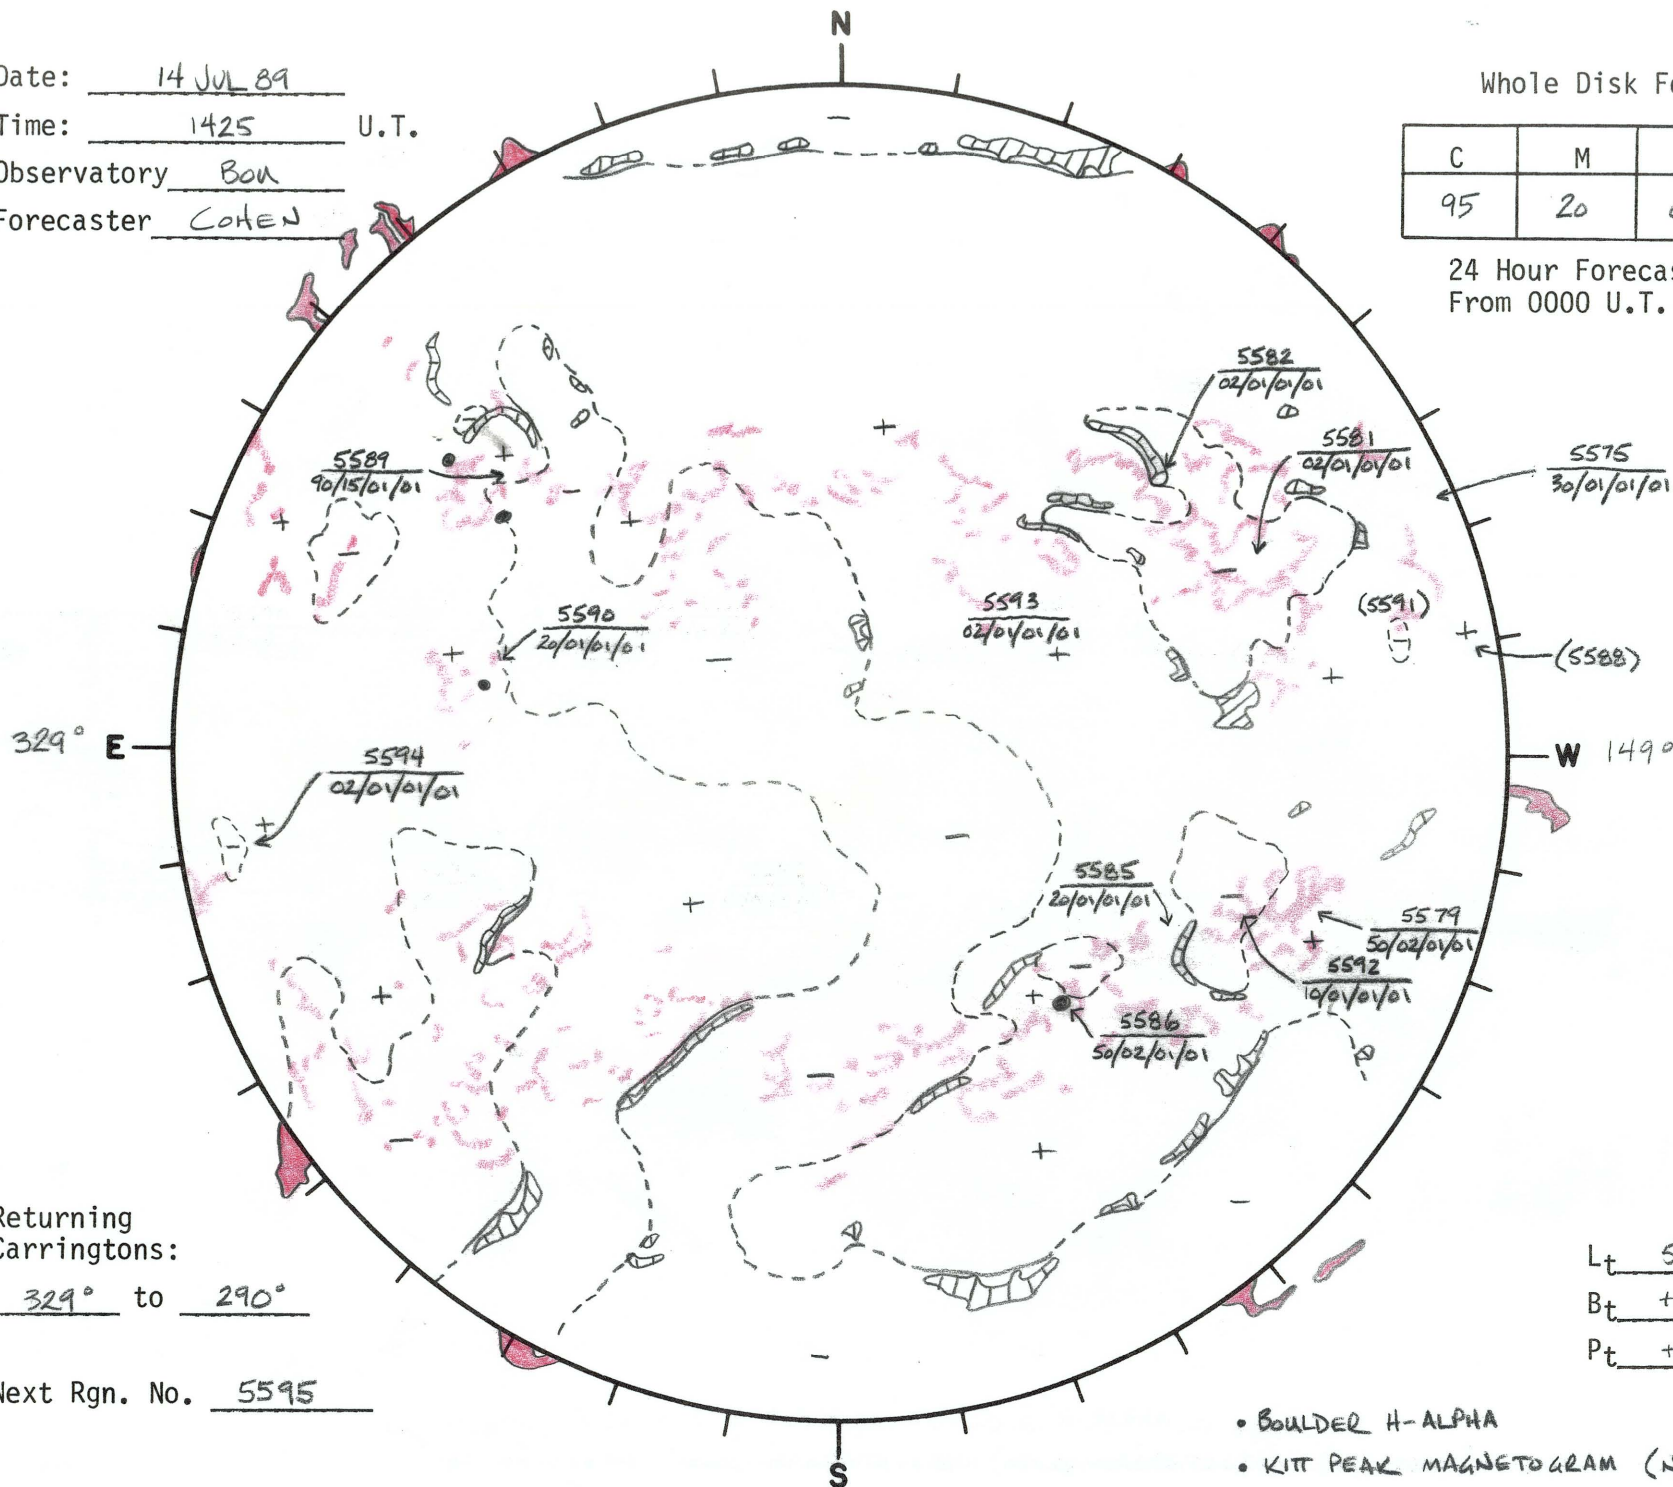

Date: 14 JUL 89  
 Time: 1425 U.T.  
 Observatory BON  
 Forecaster COHEN

Whole Disk Forecast

C	M	X	P
95	20	01	01

24 Hour Forecast  
 From 0000 U.T. to 0000 U.T.

Returning Carringtons:

329° to 290°

Next Rgn. No. 5595

$L_t$  58.8°  
 $B_t$  +4.3°  
 $P_t$  +3.4°

- BOULDER H-ALPHA
- KIT PEAK MAGNETOGRAM (NO 10830 Å AUBL)