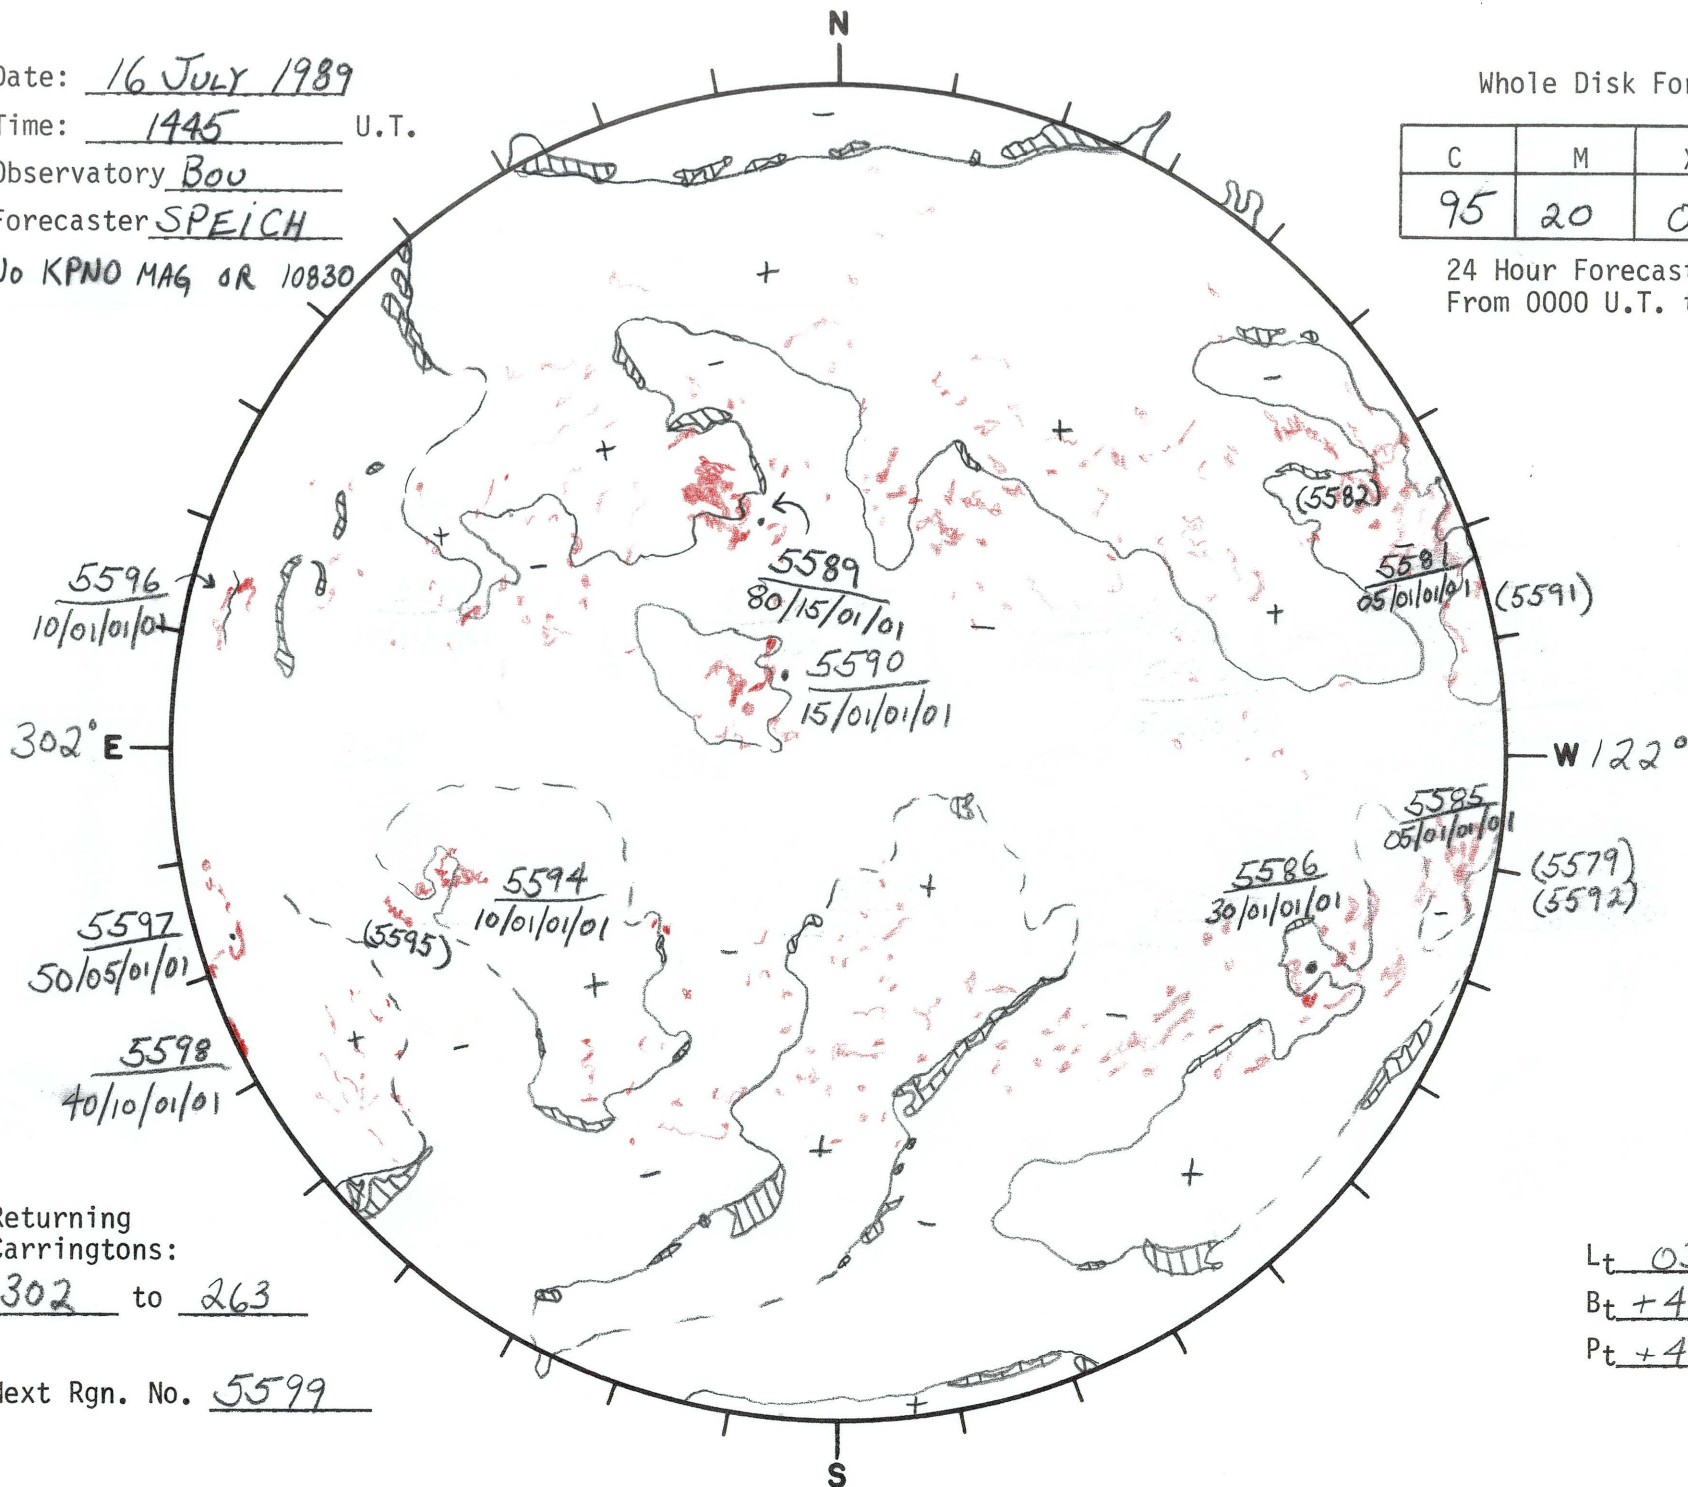

Date: 16 JULY 1989
 Time: 1445 U.T.
 Observatory Bou
 Forecaster SPEICH
 No KPNO MAG OR 10830

Whole Disk Forecast

C	M	X	P
95	20	01	01

24 Hour Forecast
 From 0000 U.T. to 0000 U.T.

Returning Carringtons:

302 to 263

Next Rgn. No. 5599

Lt 032.2°
 Bt +4.5°
 Pt +4.3°