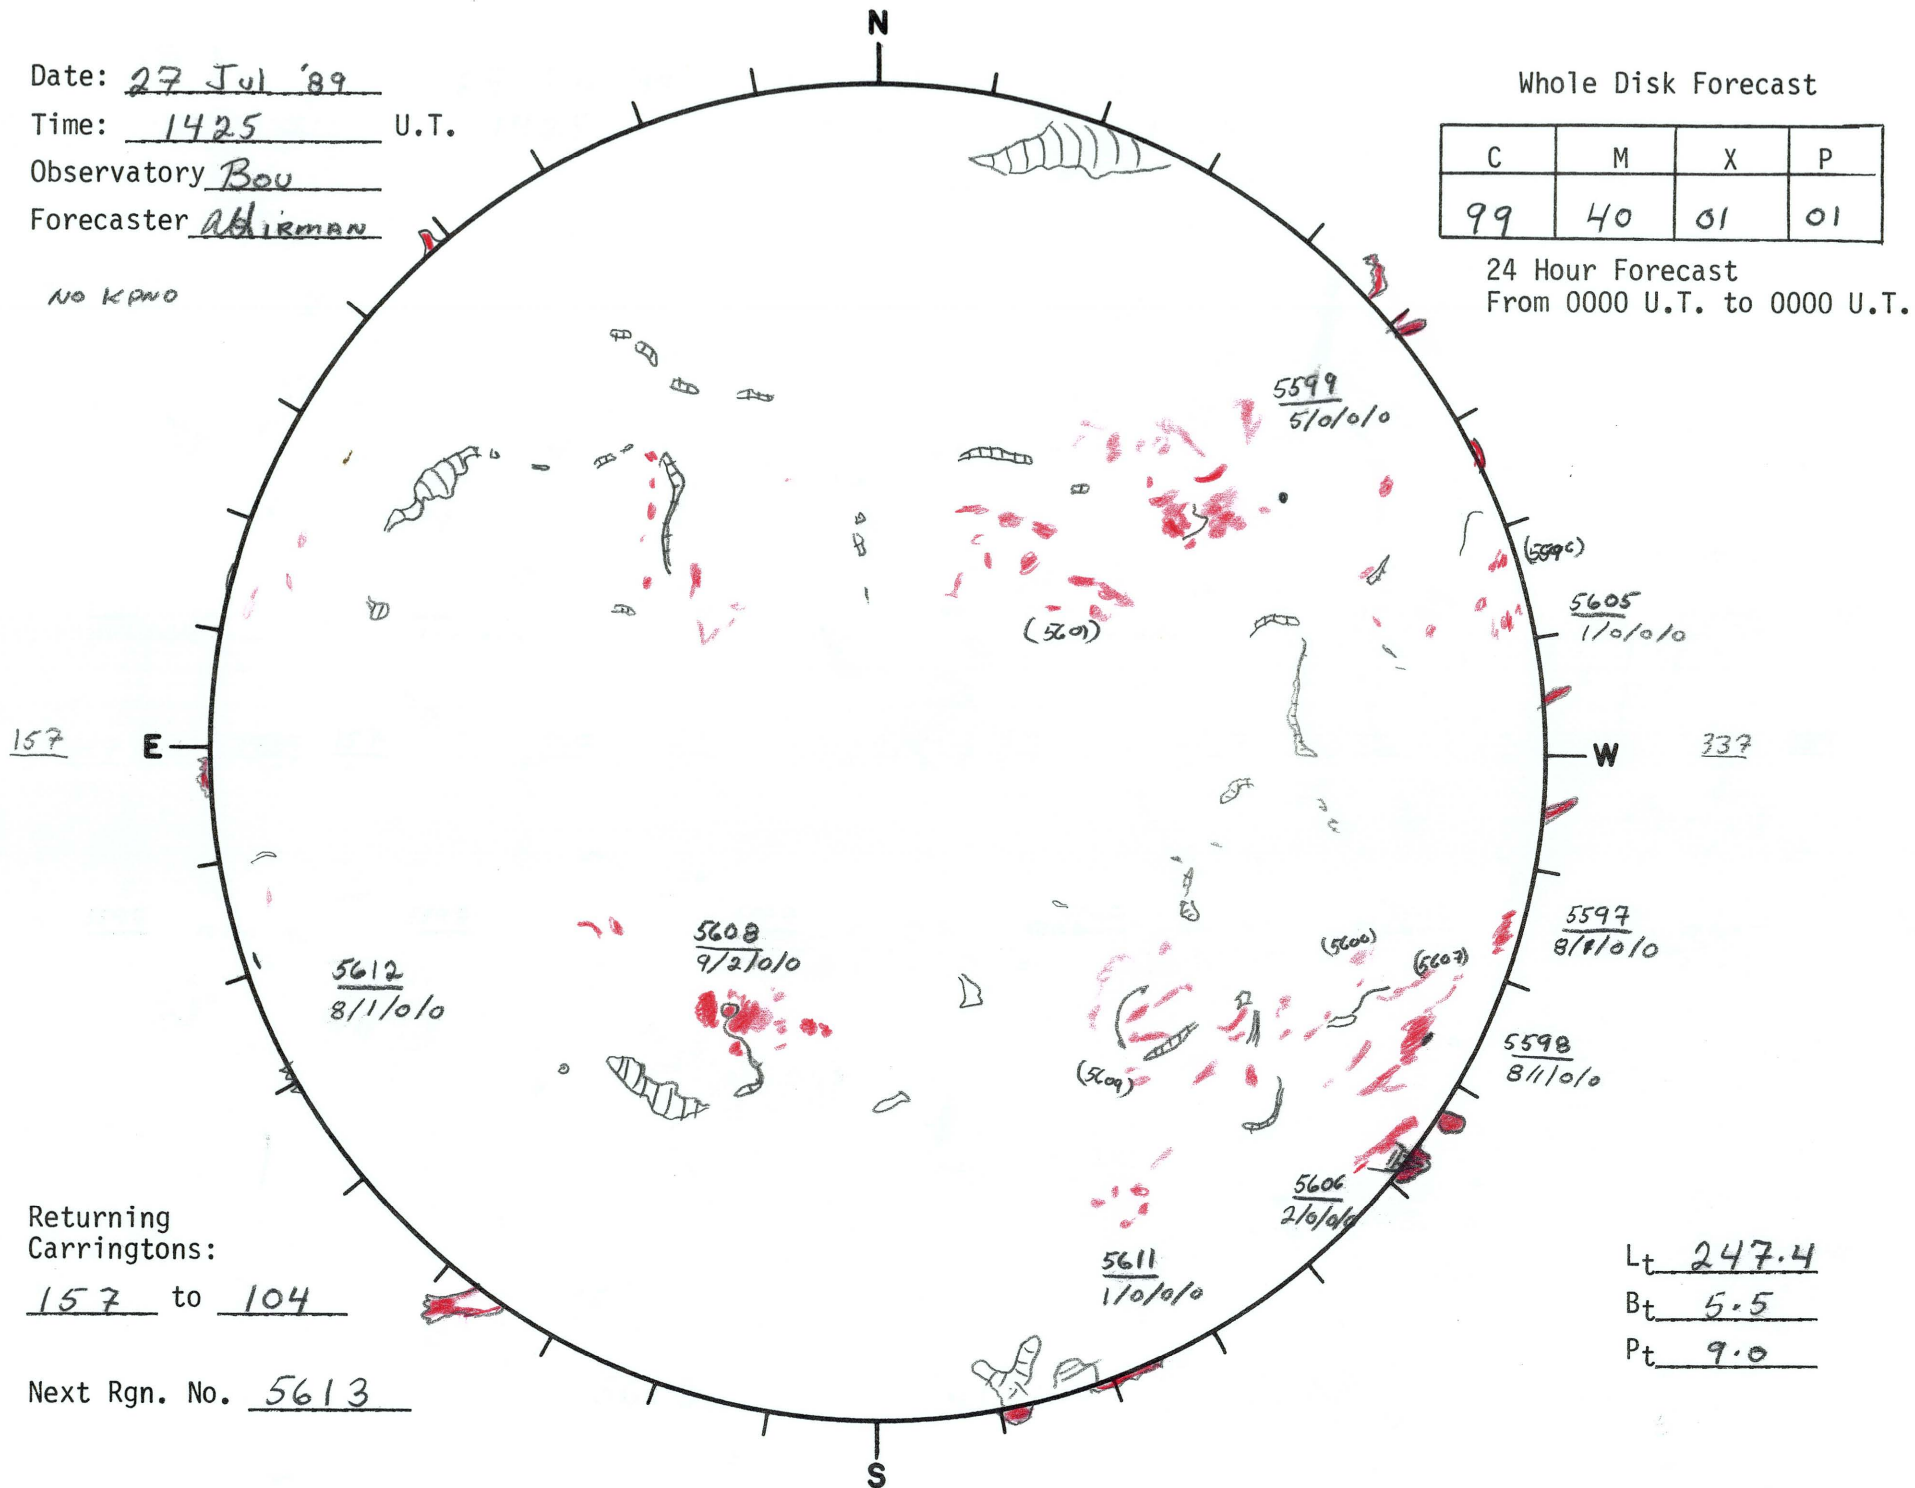

Date: 27 Jul '89
 Time: 1425 U.T.
 Observatory Bou
 Forecaster A. Hirman

NO KPNO

Whole Disk Forecast

| C | M | X | P |
|----|----|----|----|
| 99 | 40 | 01 | 01 |

24 Hour Forecast
 From 0000 U.T. to 0000 U.T.

Returning Carringtons:

157 to 104

Next Rgn. No. 5613

Lt 247.4
 Bt 5.5
 Pt 9.0