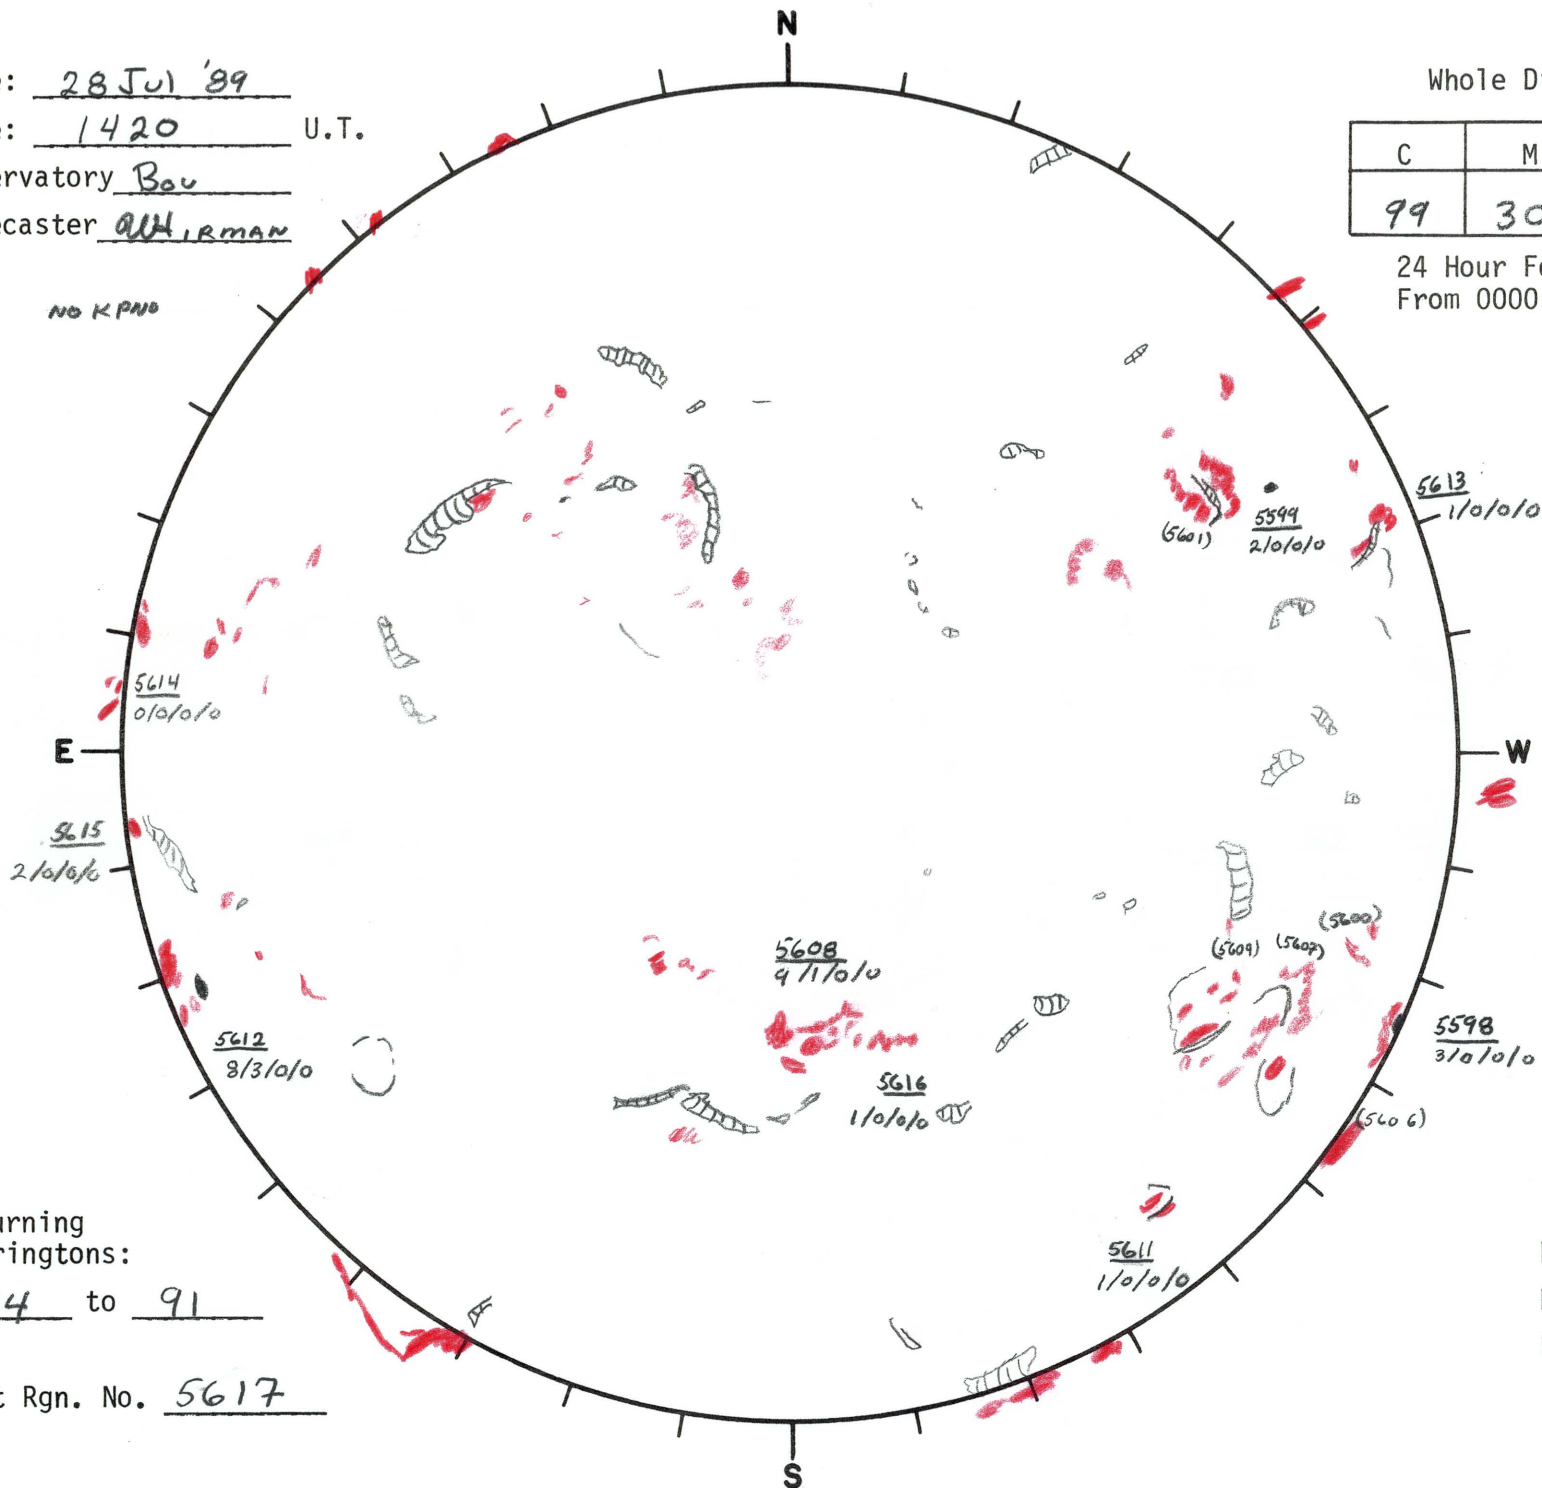

Date: 28 Jul '89
 Time: 1420 U.T.
 Observatory Bou
 Forecaster ALLIRMAN

Whole Disk Forecast

C	M	X	P
99	30	01	01

24 Hour Forecast
 From 0000 U.T. to 0000 U.T.

Returning Carringtons:

144 to 91

Next Rgn. No. 5617

Lt 233.8

Bt 5.6

Pt 9.4