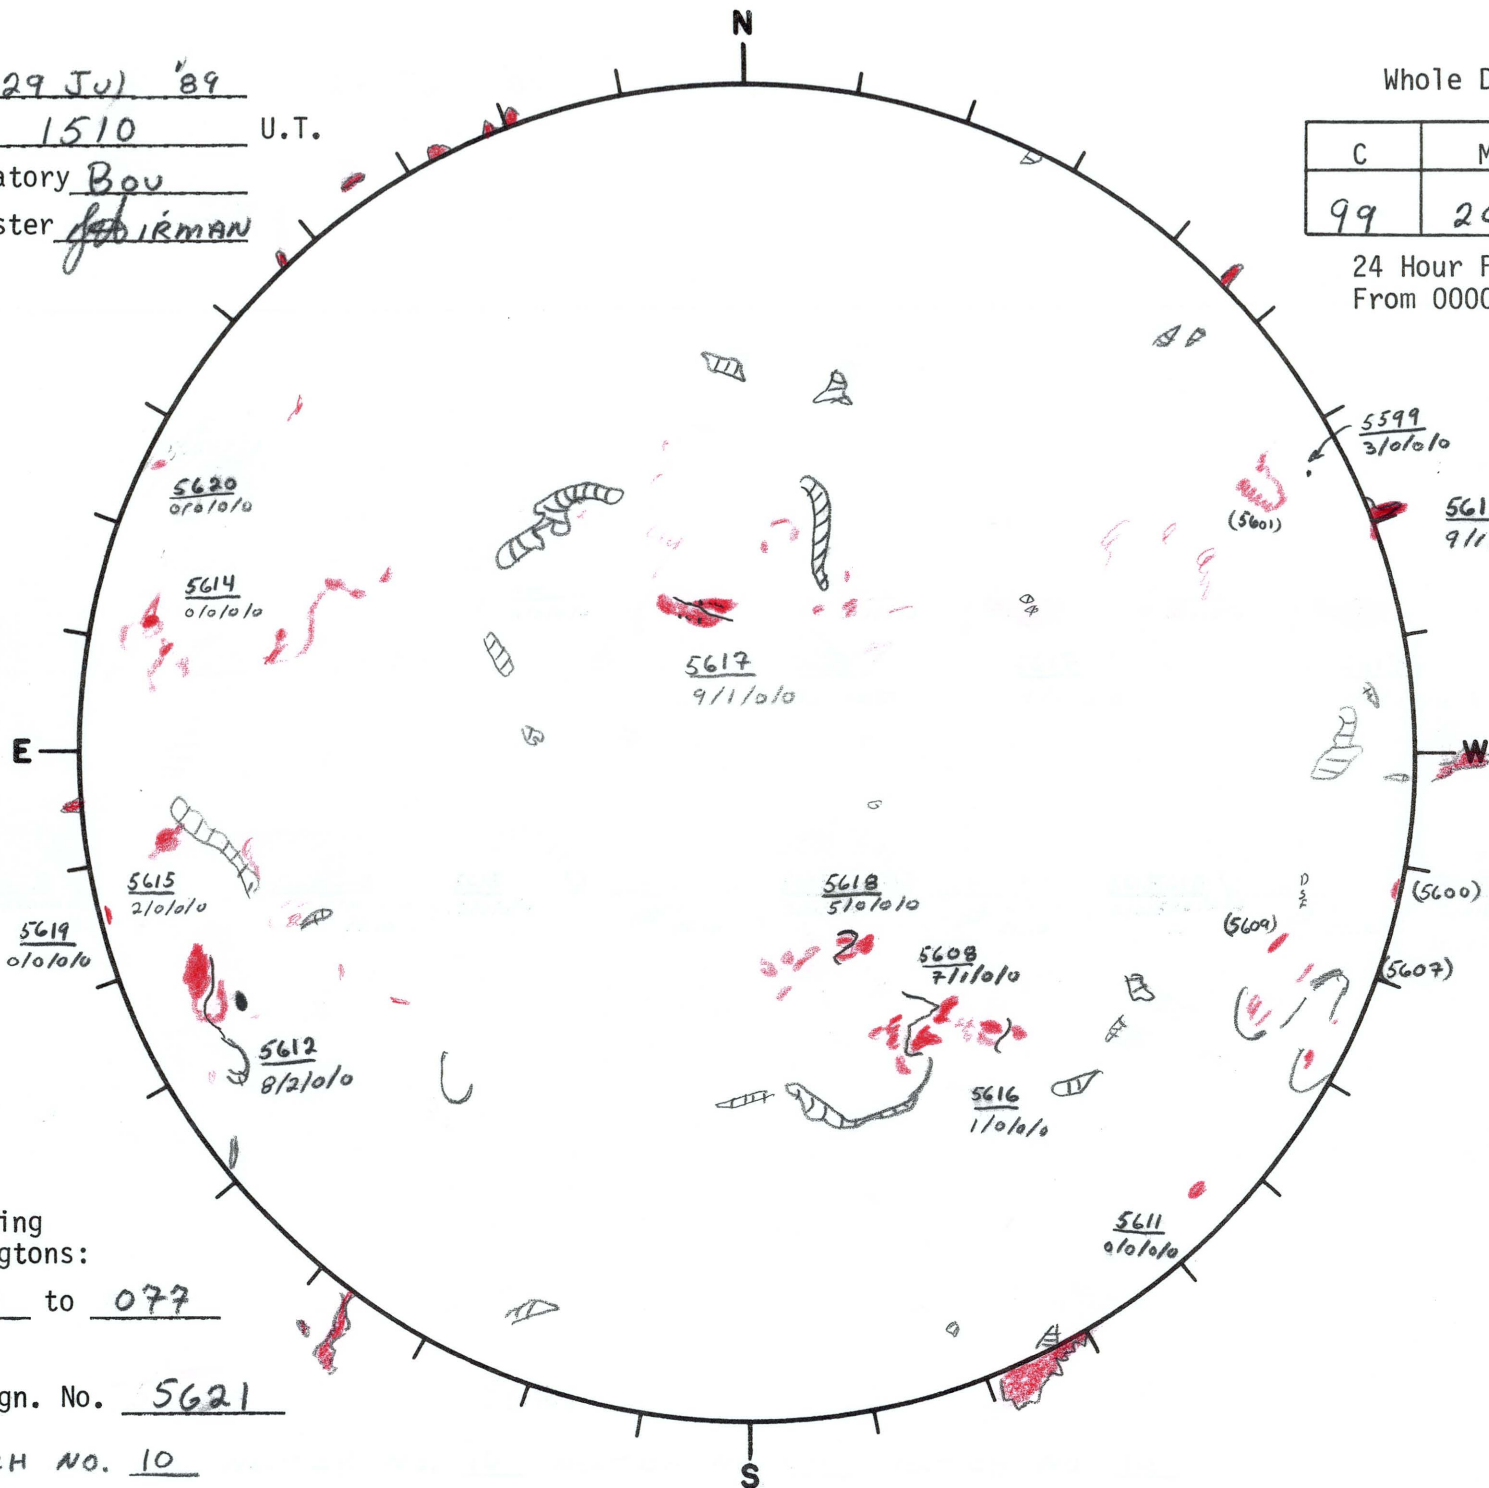

Date: 29 Jul '89  
 Time: 1510 U.T.  
 Observatory Bou  
 Forecaster J. IRMAN

Whole Disk Forecast

C	M	X	P
99	20	01	01

24 Hour Forecast  
 From 0000 U.T. to 0000 U.T.

Returning Carringtons:

130 to 077

Next Rgn. No. 5621

Next CH No. 10

Lt 220.1

Bt 5.6

Pt 9.9