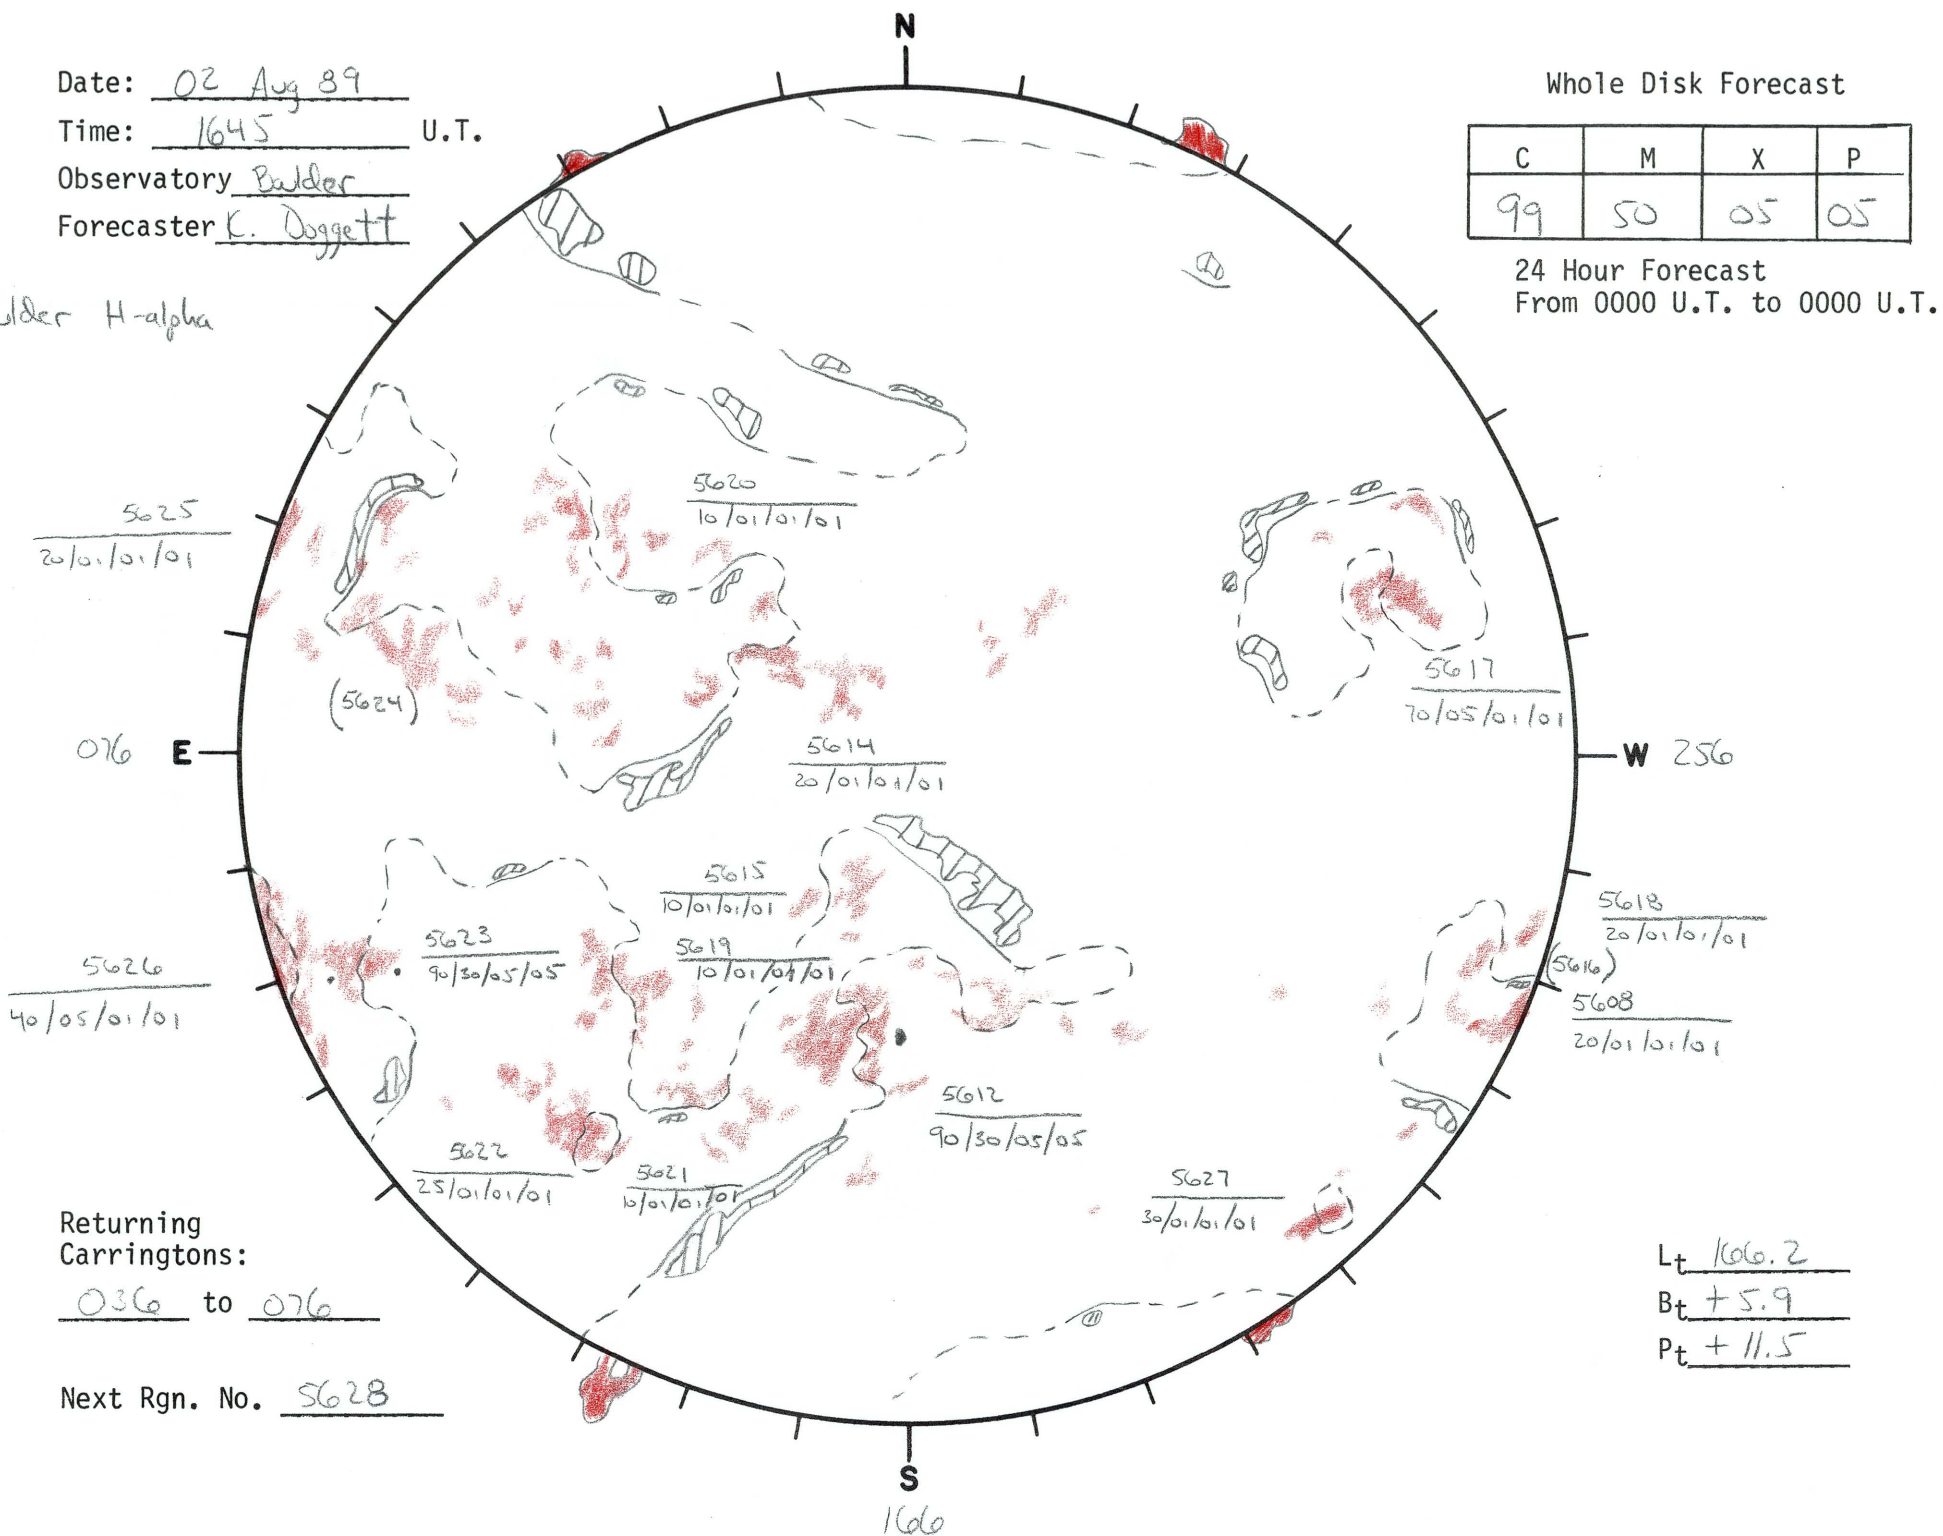

Date: 02 Aug 89
 Time: 1645 U.T.
 Observatory Boulder
 Forecaster K. Doggett

Whole Disk Forecast

| C | M | X | P |
|----|----|----|----|
| 99 | 50 | 05 | 05 |

24 Hour Forecast
 From 0000 U.T. to 0000 U.T.

Boulder H-alpha

076 E

W 256

Returning Carringtons:
036 to 076

Next Rgn. No. 5628

L_t 1660.2
 B_t +5.9
 P_t +11.5

S
 1660