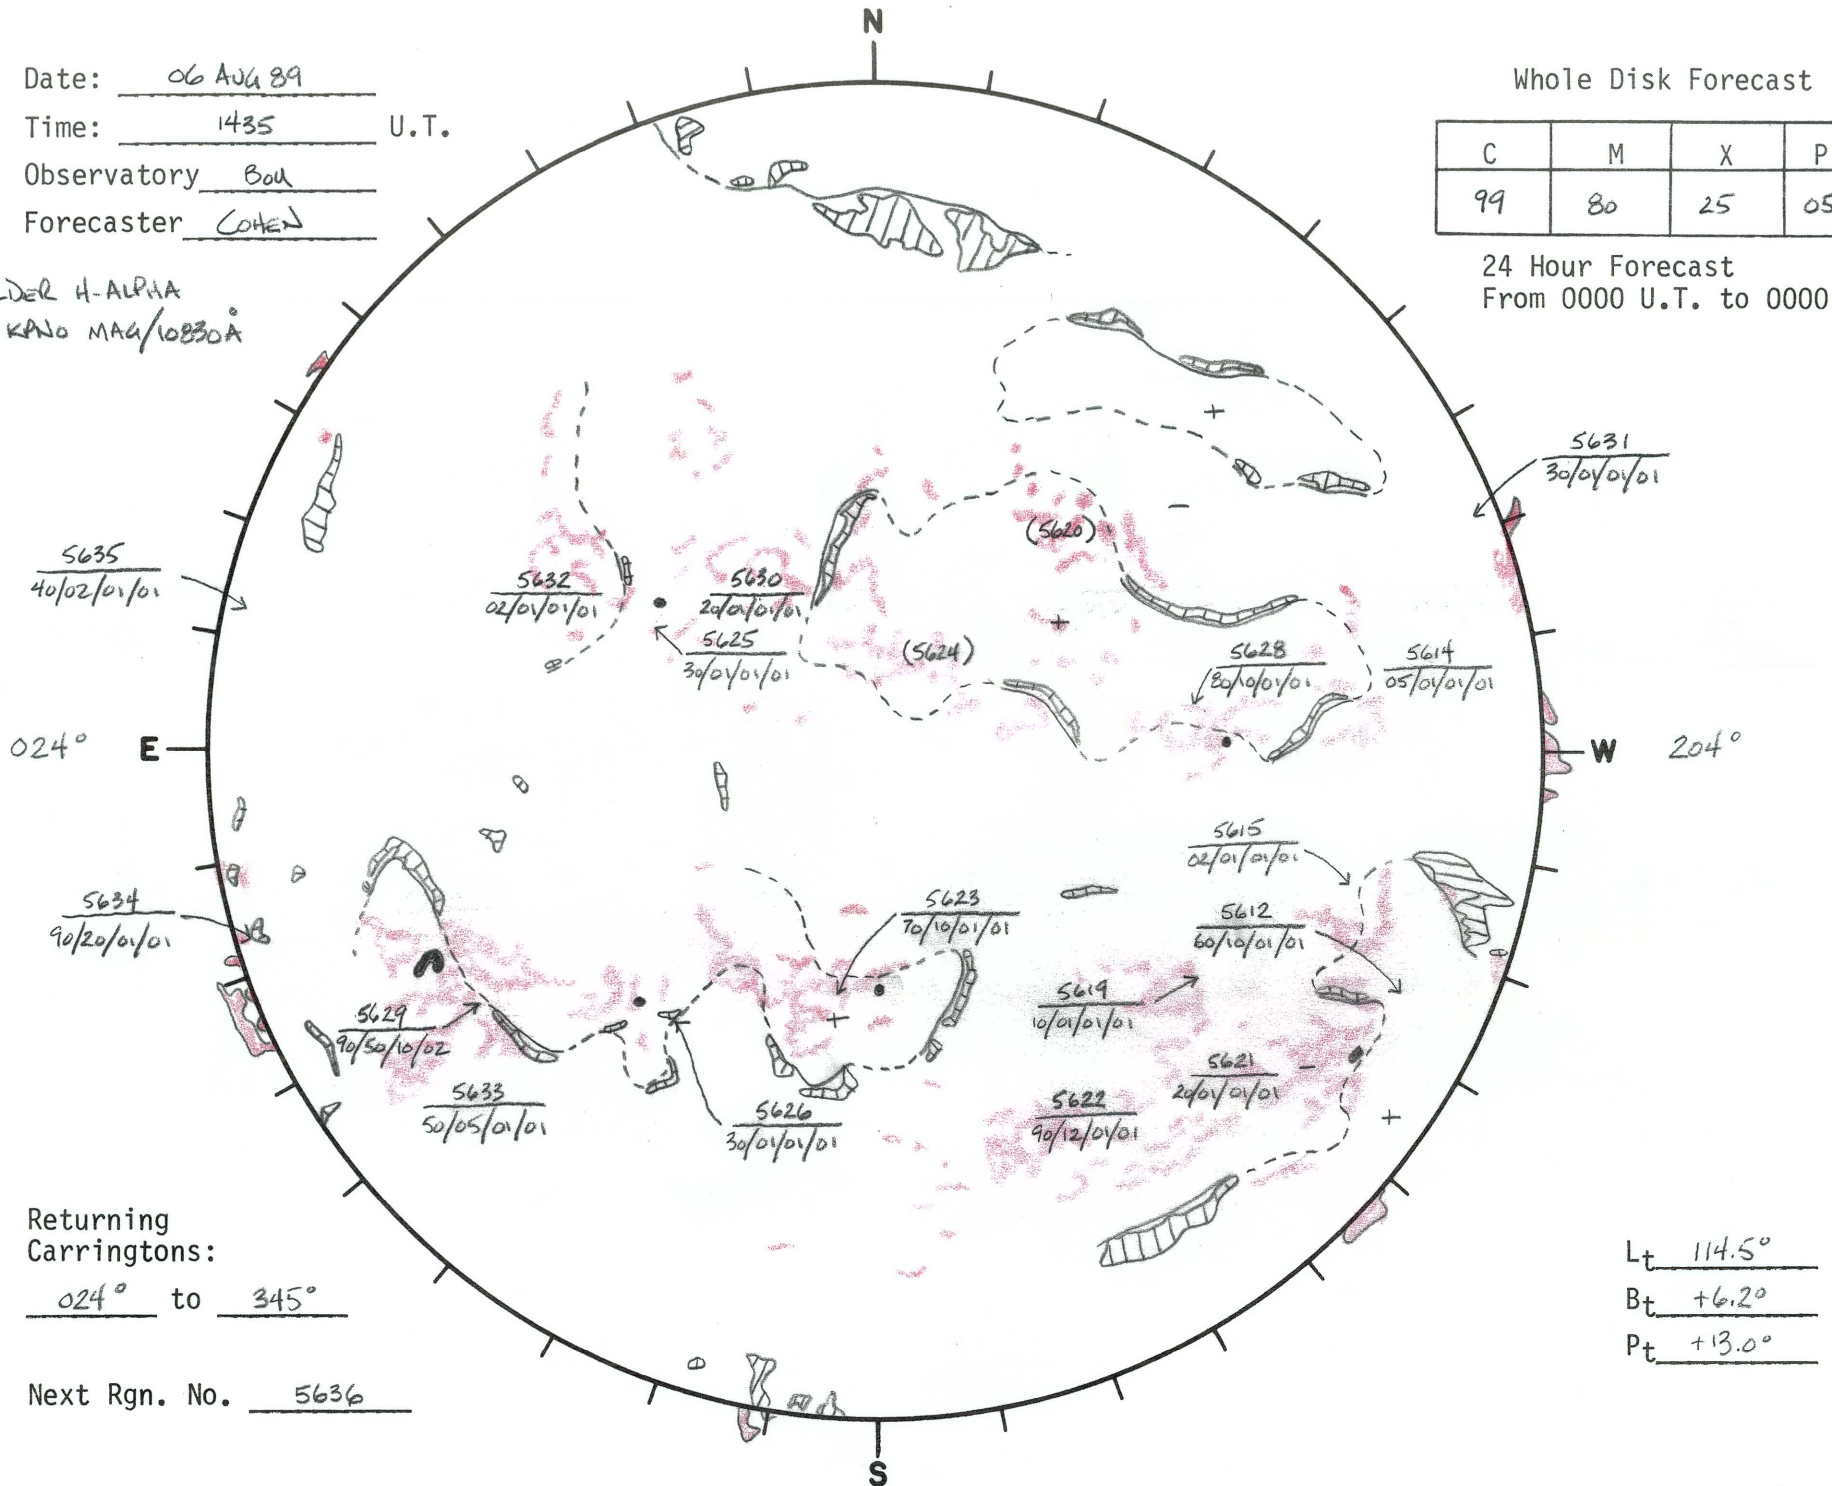

Date: 06 AUG 89
 Time: 1435 U.T.
 Observatory Bou
 Forecaster COHEN

Whole Disk Forecast

C	M	X	P
99	80	25	05

24 Hour Forecast
 From 0000 U.T. to 0000 U.T.

- BOULDER H-ALPHA
- NO KAPO MAG/10830A

Returning Carringtons:

024° to 345°

Next Rgn. No. 5636

L_t 114.5°
 B_t +6.2°
 P_t +13.0°