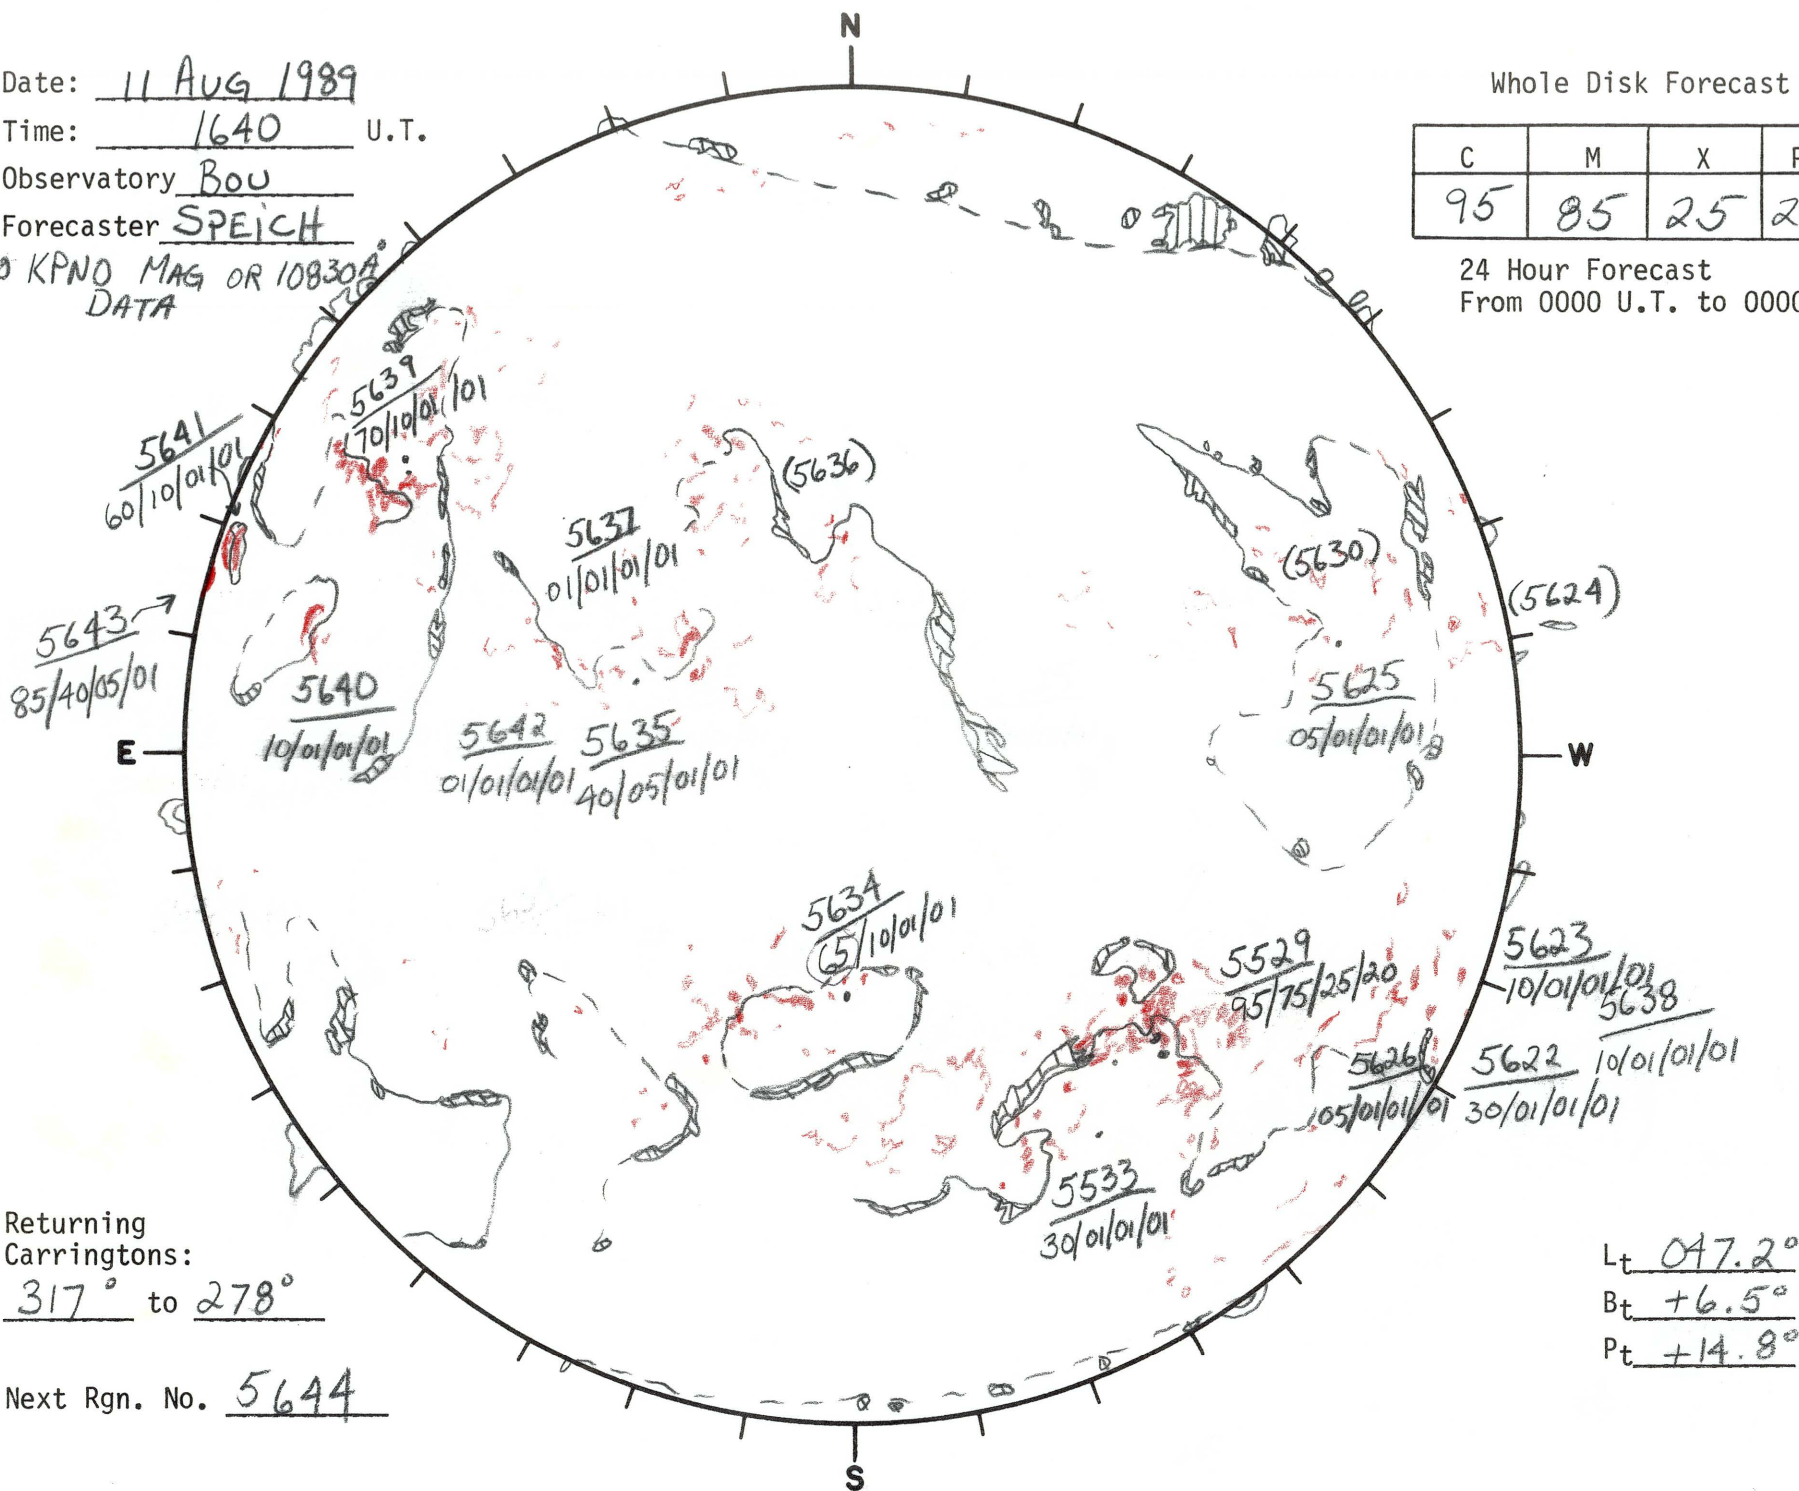

Date: 11 AUG 1989
 Time: 1640 U.T.
 Observatory Bou
 Forecaster SPEICH

No KPNO MAG OR 10830A
 DATA

Whole Disk Forecast

C	M	X	P
95	85	25	20

24 Hour Forecast
 From 0000 U.T. to 0000 U.T.

Returning Carringtons:

317° to 278°

Next Rgn. No. 5644

Lt 047.2°

Bt +6.5°

Pt +14.8°