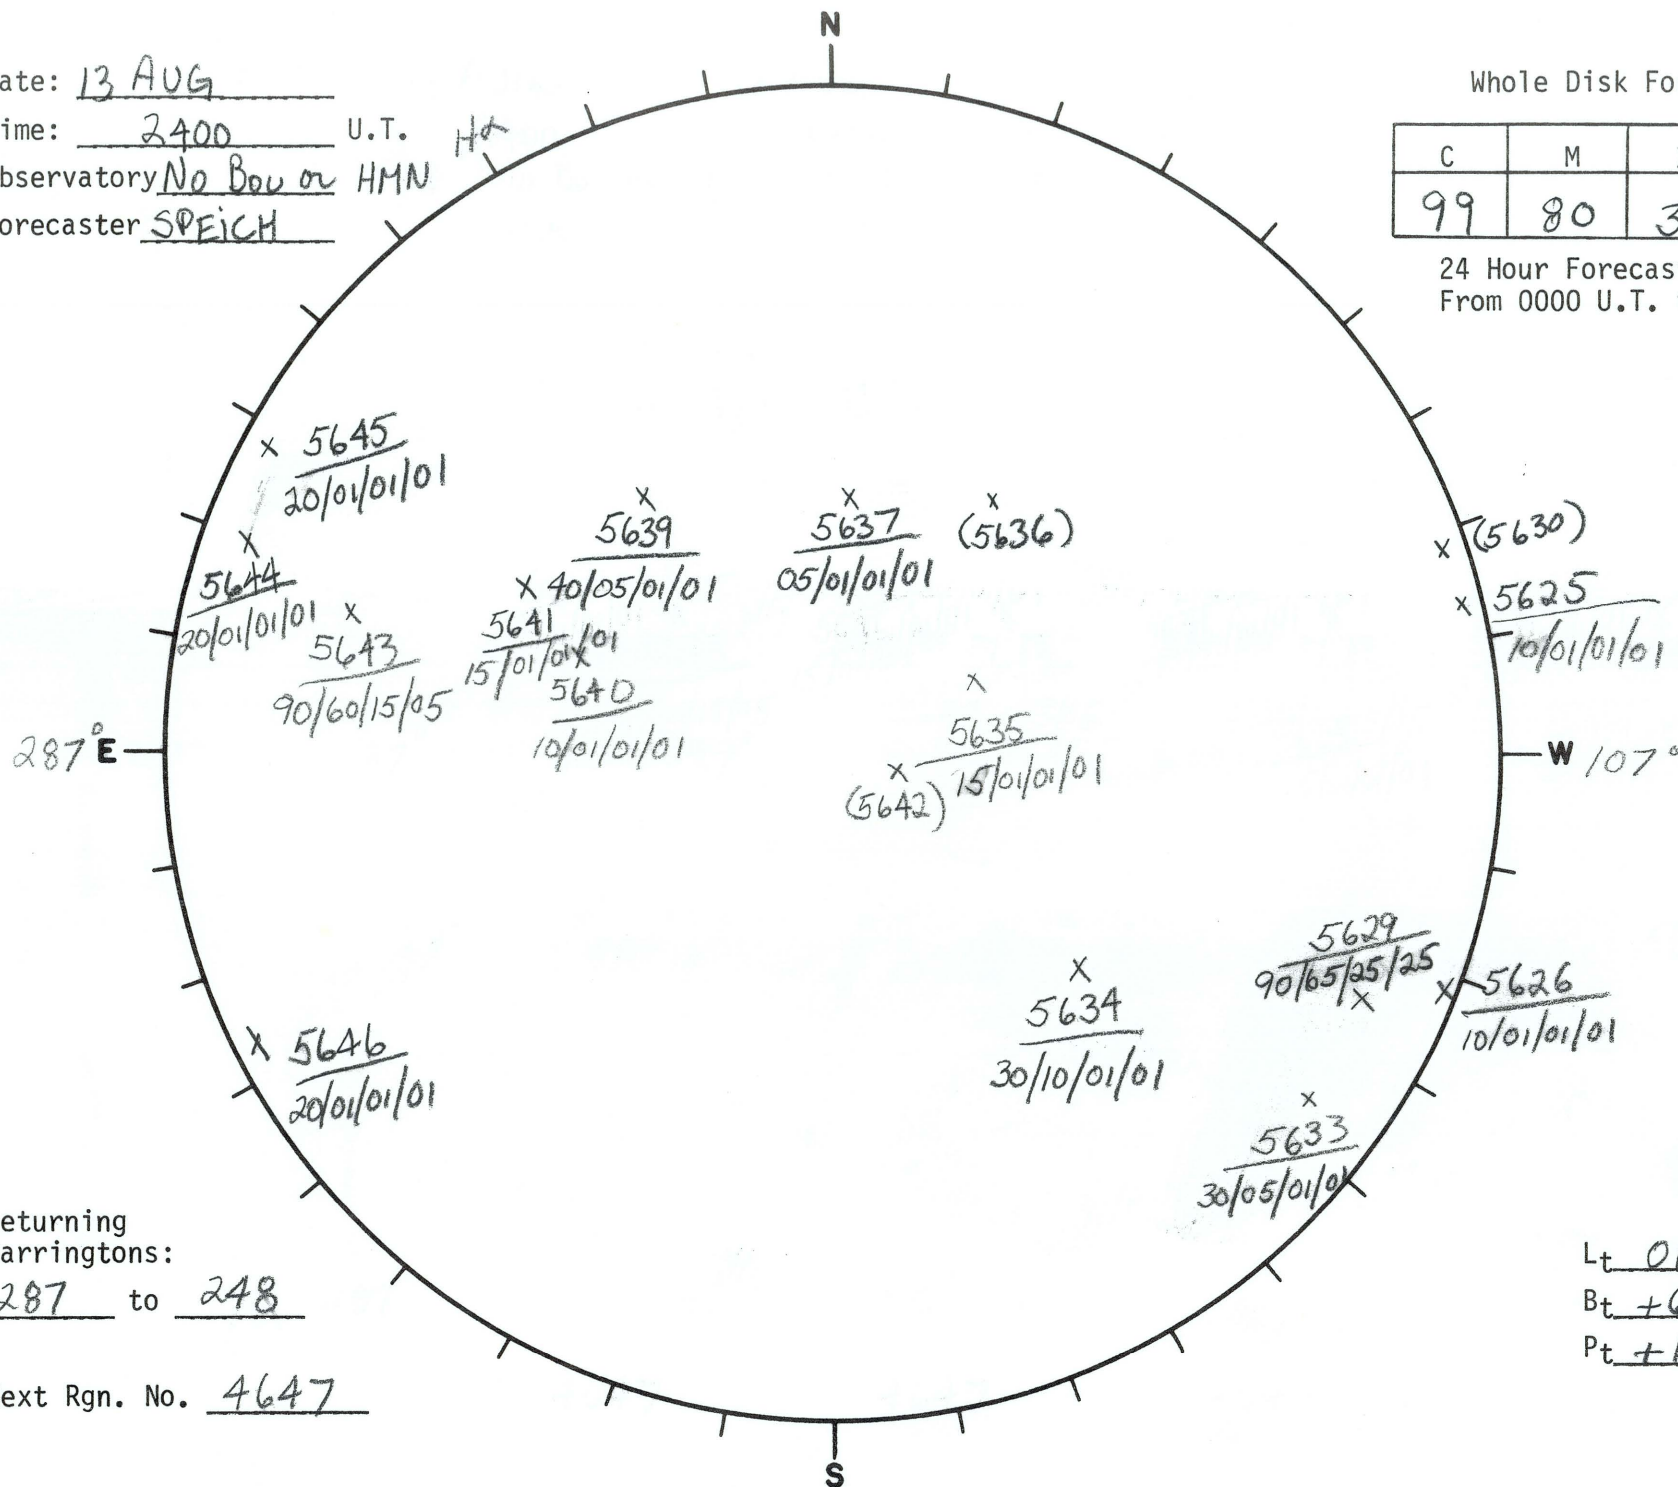

Date: 13 AUG

Time: 2400 U.T.

Observatory No Bow or HMN

Forecaster SPEICH

Whole Disk Forecast

C	M	X	P
99	80	30	30

24 Hour Forecast
From 0000 U.T. to 0000 U.T.

Returning Carringtons:

287 to 248

Next Rgn. No. 4647

Lt 016.8°
Bt +6.6°
Pt +15.7°