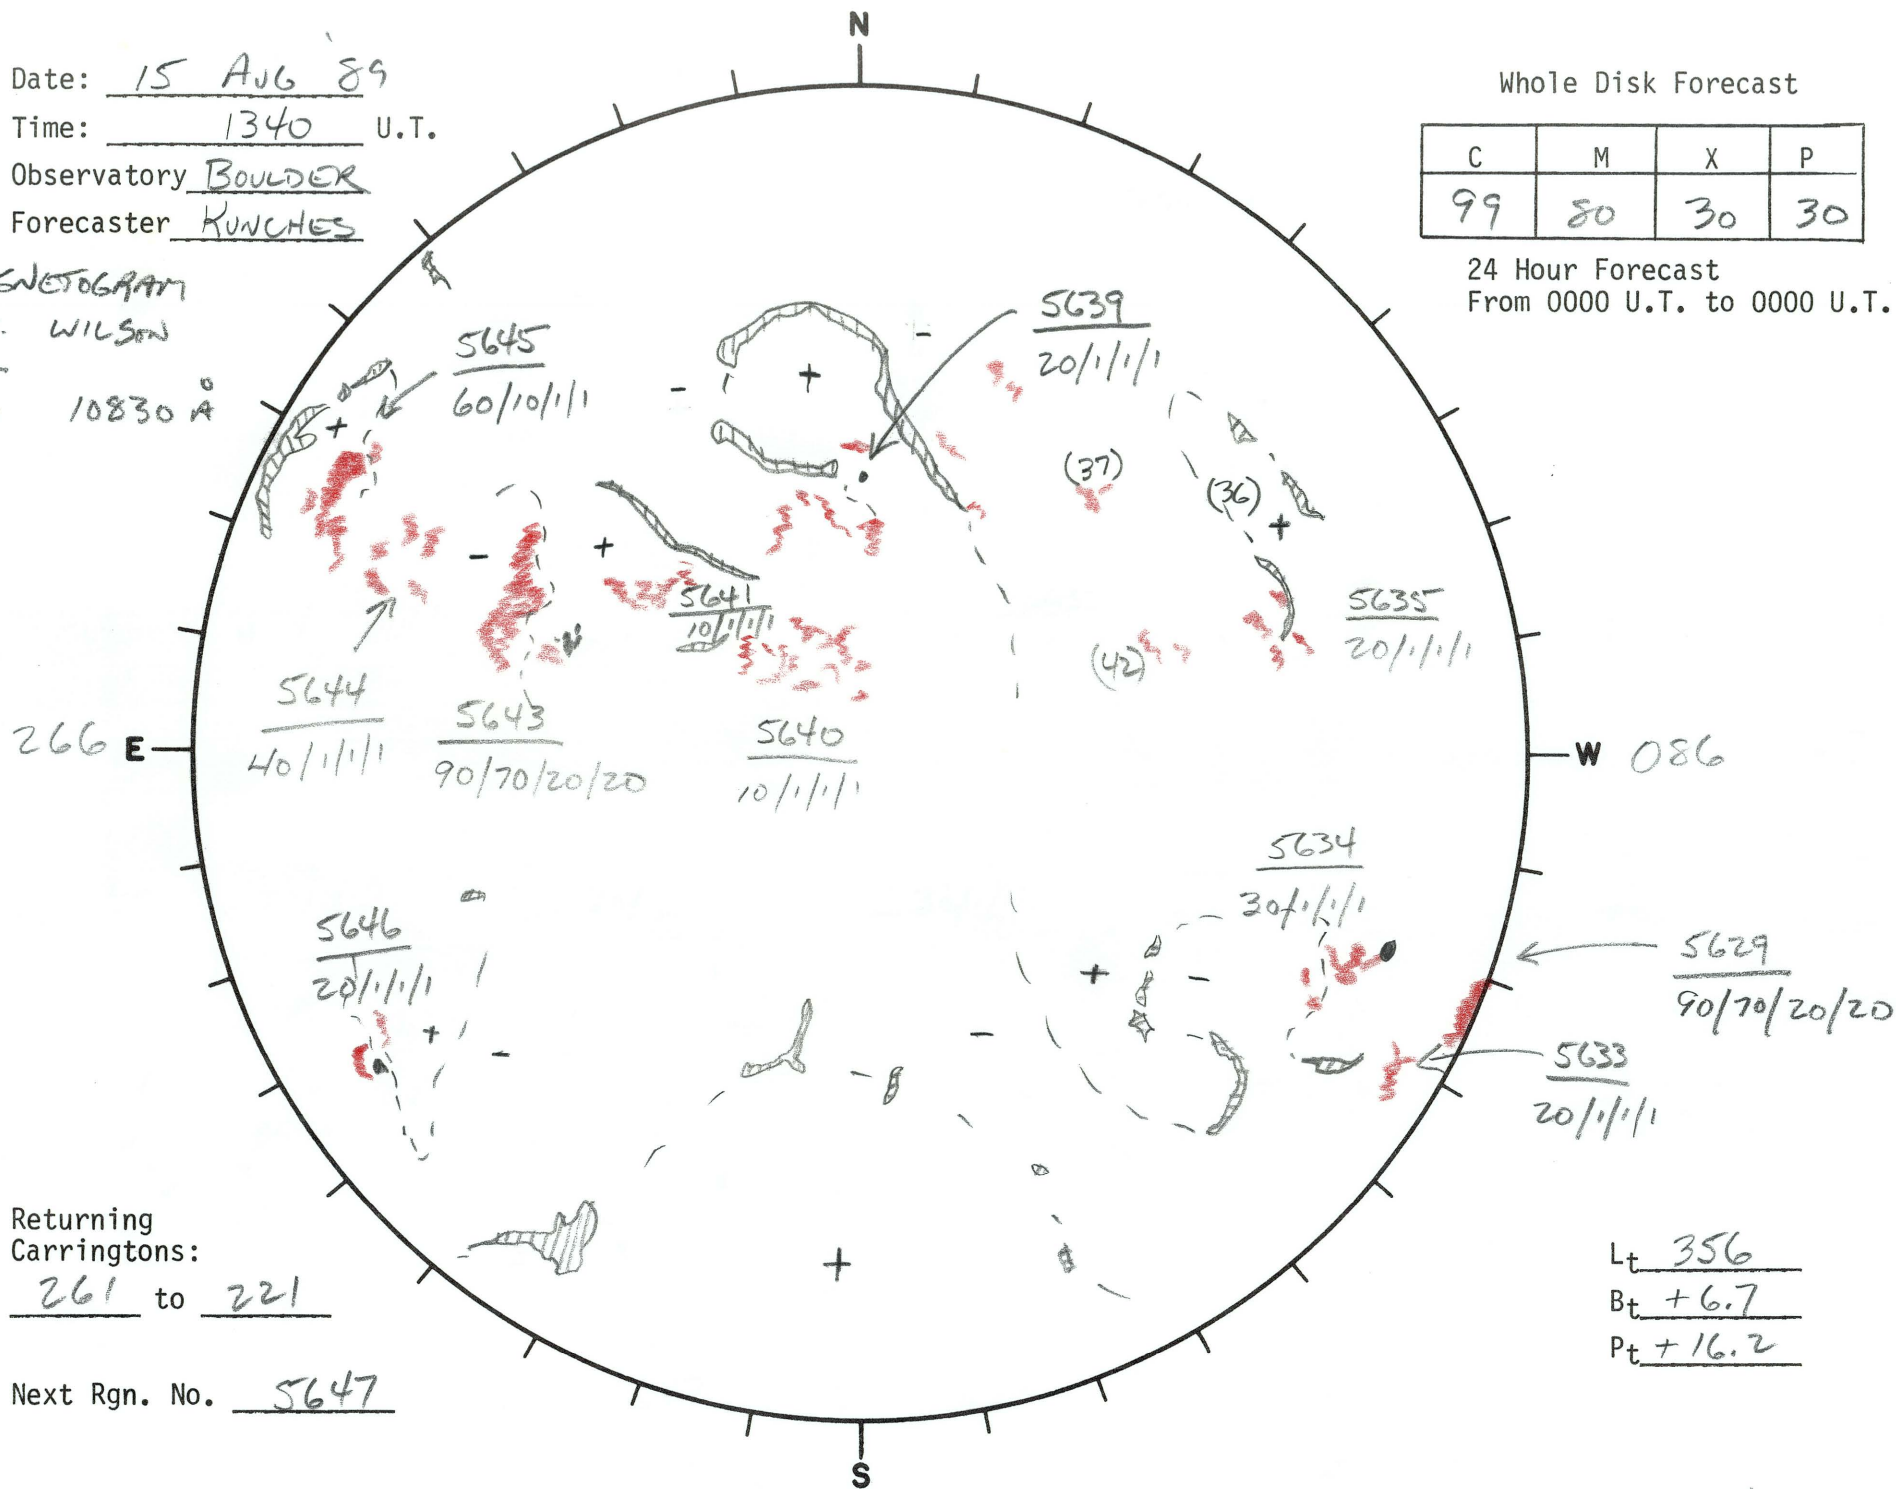

Date: 15 AUG 89
 Time: 1340 U.T.
 Observatory BOULDER
 Forecaster KUNCHES

Whole Disk Forecast

C	M	X	P
99	80	30	30

24 Hour Forecast
 From 0000 U.T. to 0000 U.T.

MAGNETOGRAM
 MT. WILSON
 NO 10830 Å

Returning Carringtons:
261 to 221

Next Rgn. No. 5647

L_t 356
 B_t +6.7
 P_t +16.2