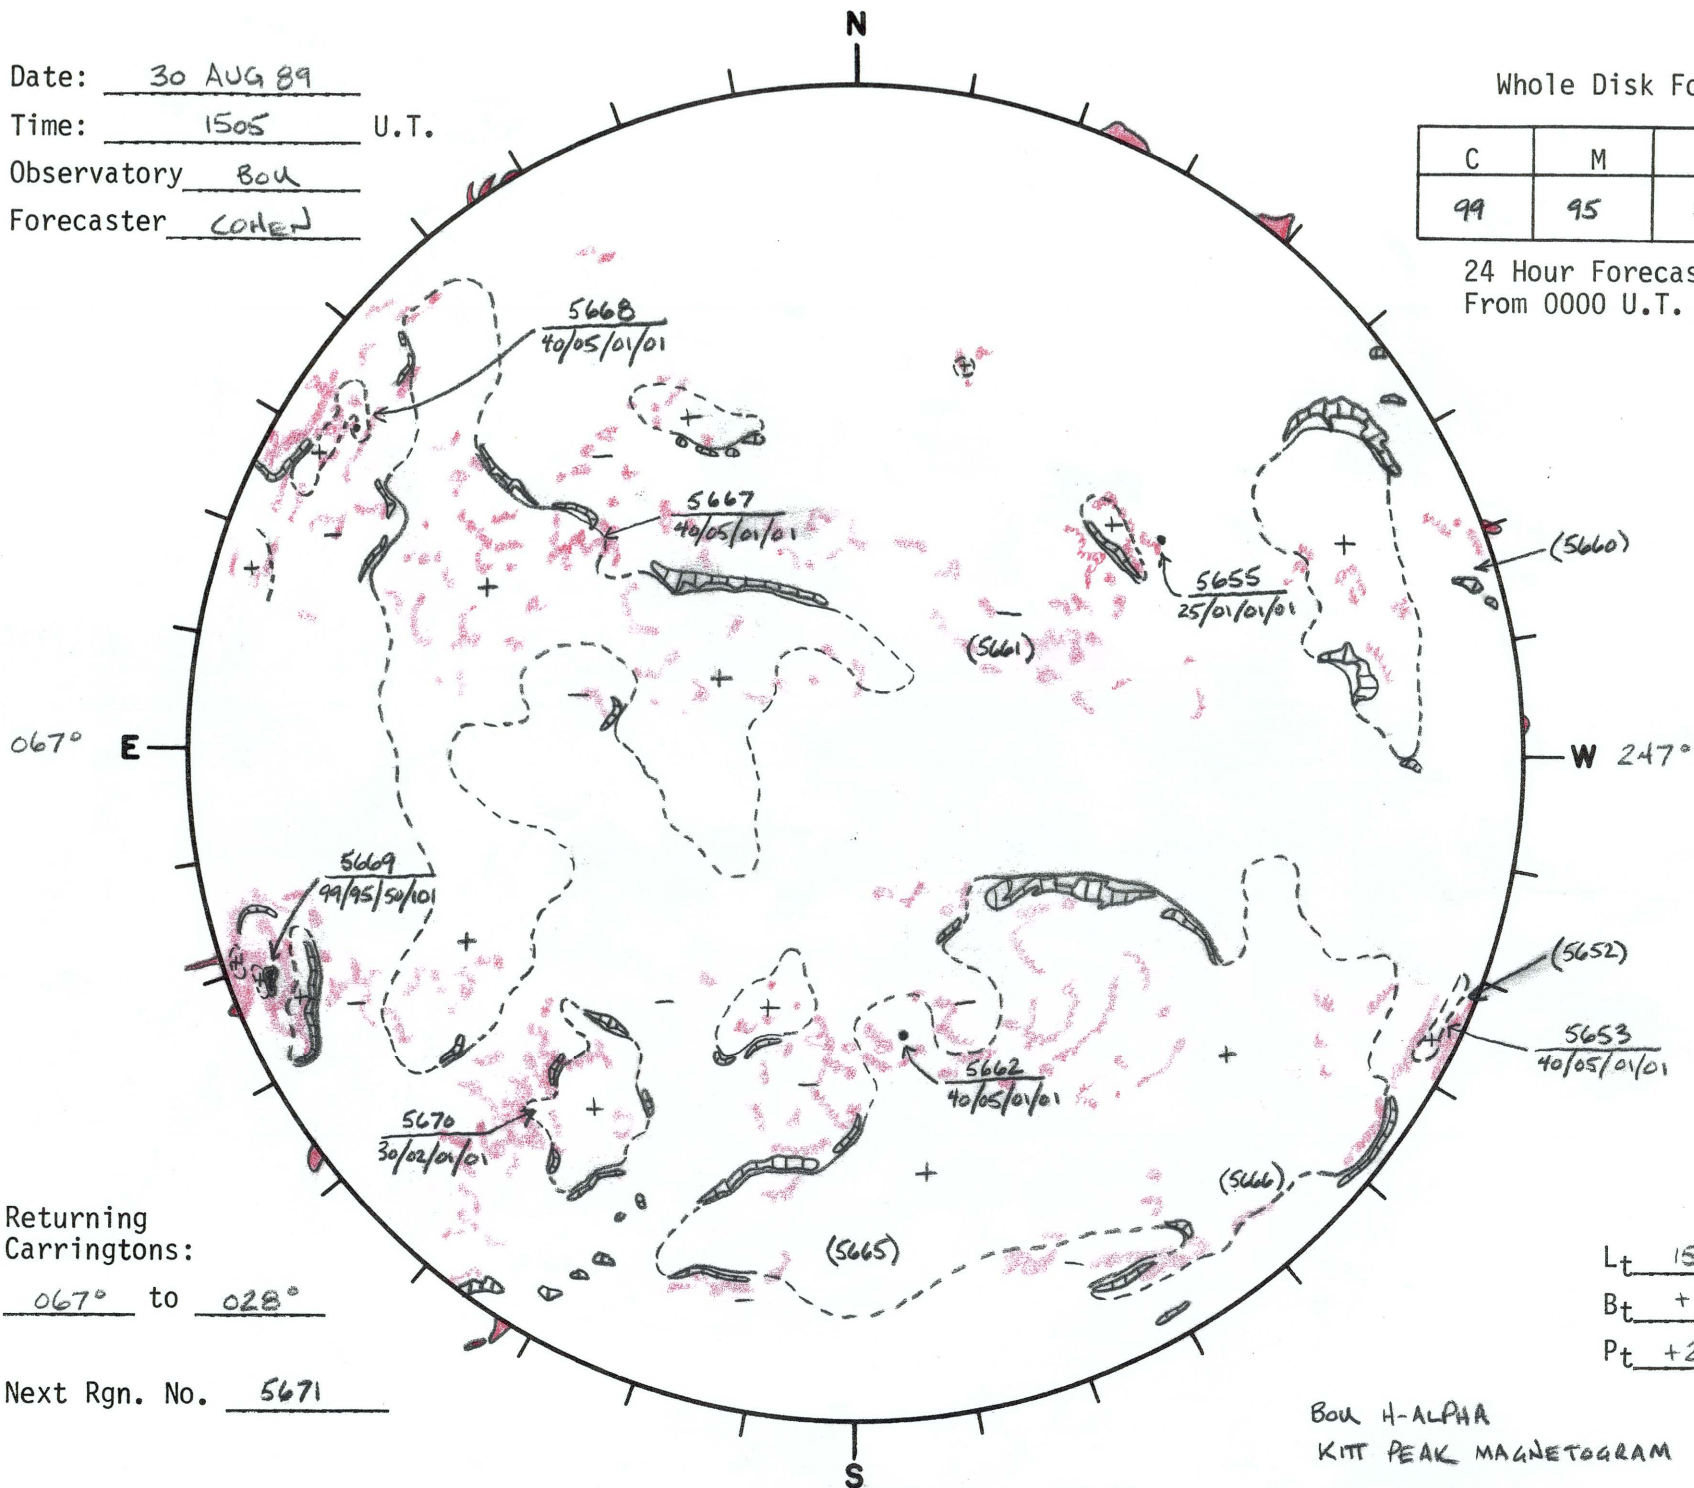

Date: 30 AUG 89
 Time: 1505 U.T.
 Observatory Bou
 Forecaster COHEN

Whole Disk Forecast

C	M	X	P
99	95	50	10

24 Hour Forecast
 From 0000 U.T. to 0000 U.T.

Returning Carringtons:
067° to 028°

Next Rgn. No. 5671

Bou H-ALPHA
 KITT PEAK MAGNETOGRAM