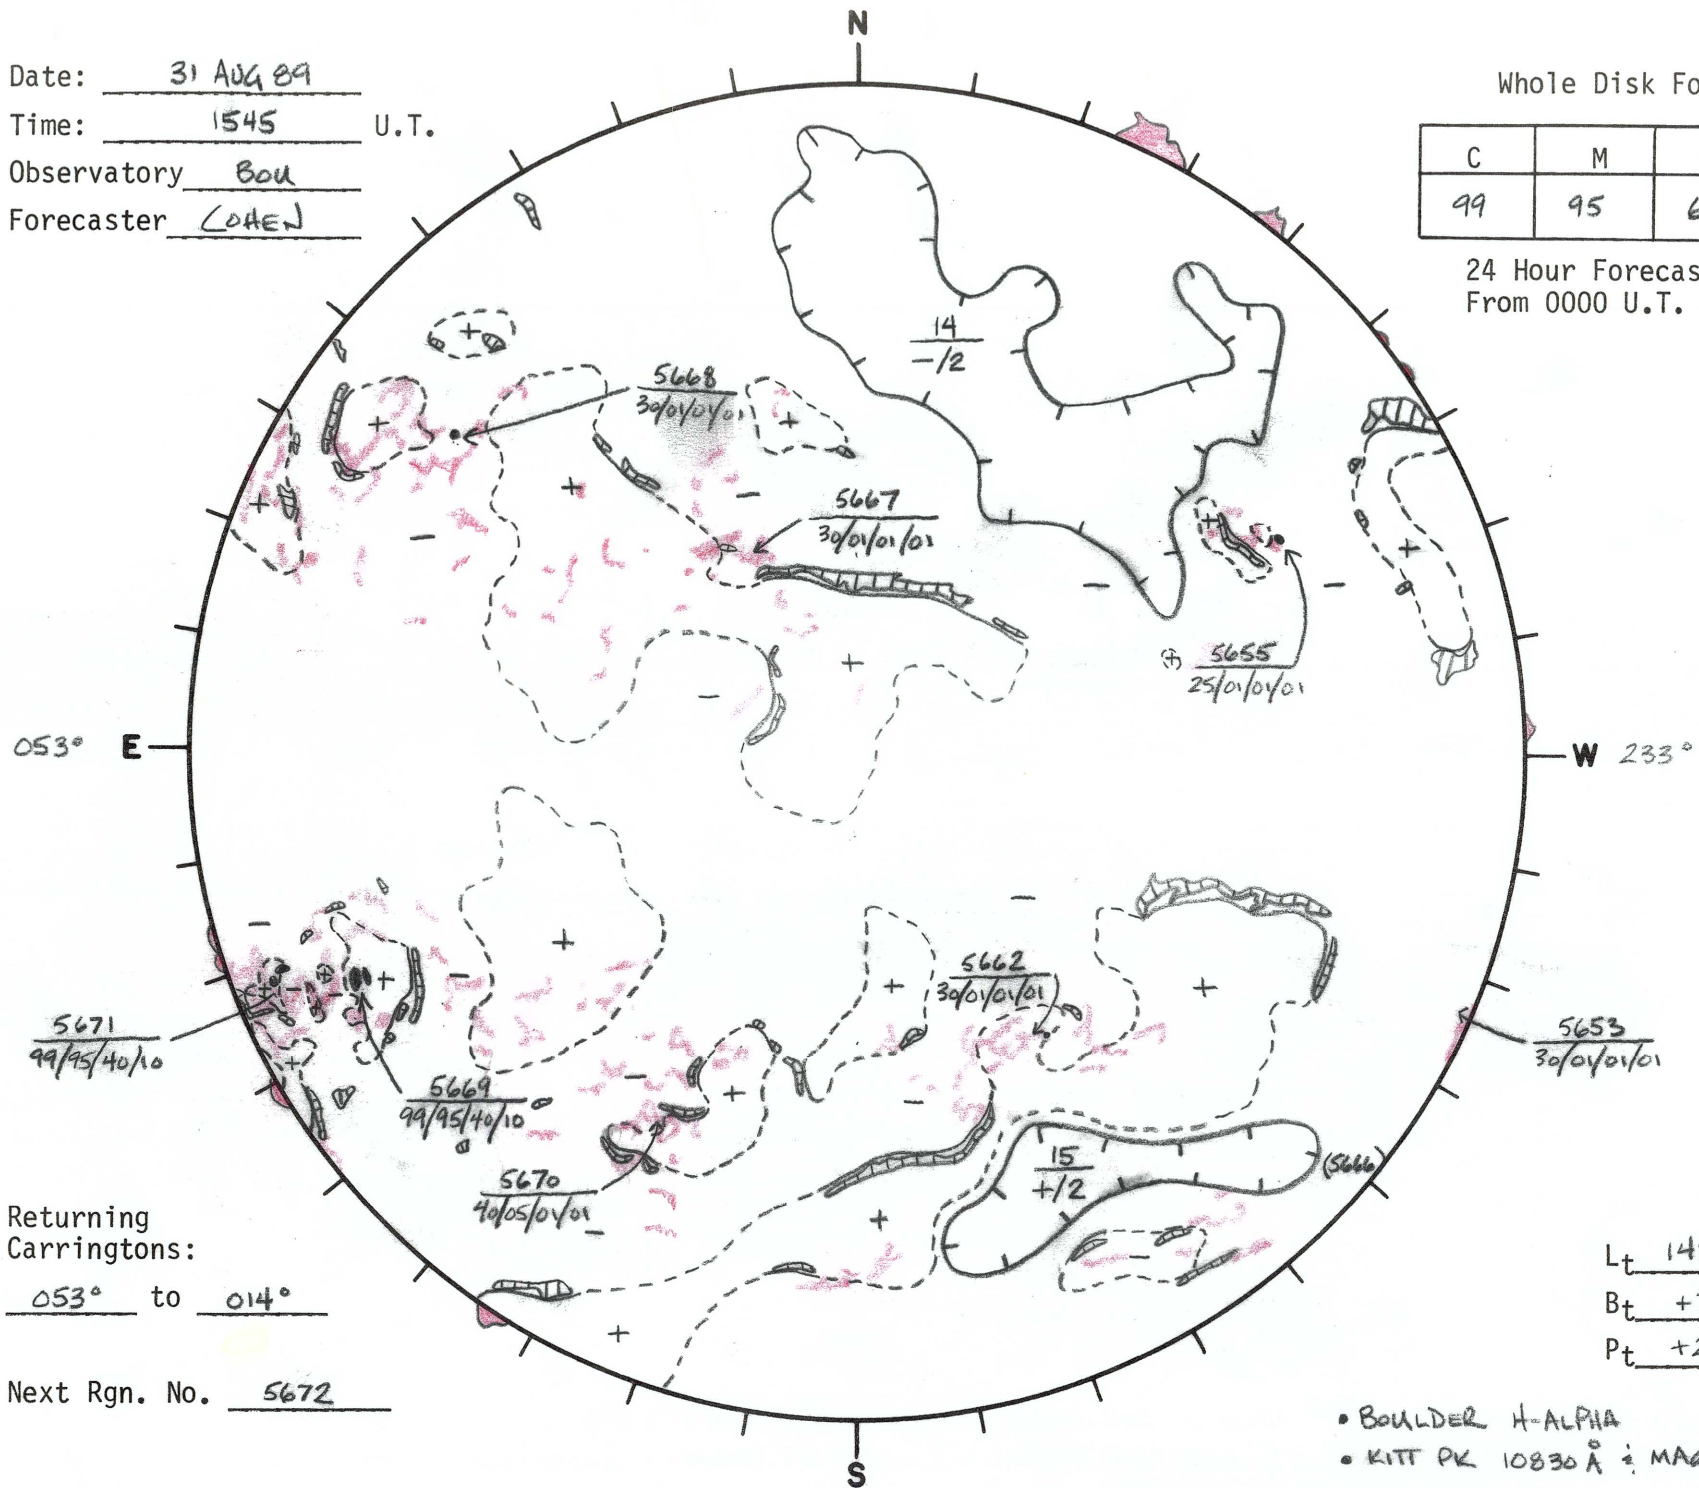

Date: 31 AUG 89
 Time: 1545 U.T.
 Observatory Bou
 Forecaster COHEN

Whole Disk Forecast

C	M	X	P
99	95	60	10

24 Hour Forecast
 From 0000 U.T. to 0000 U.T.

Returning Carringtons:
053° to 014°

Next Rgn. No. 5672

L_t 143.5°
 B_t +7.2°
 P_t +21.0°

- BOULDER H-ALPHA
- KITT PK 10830 Å ± MAGNETOGRAM