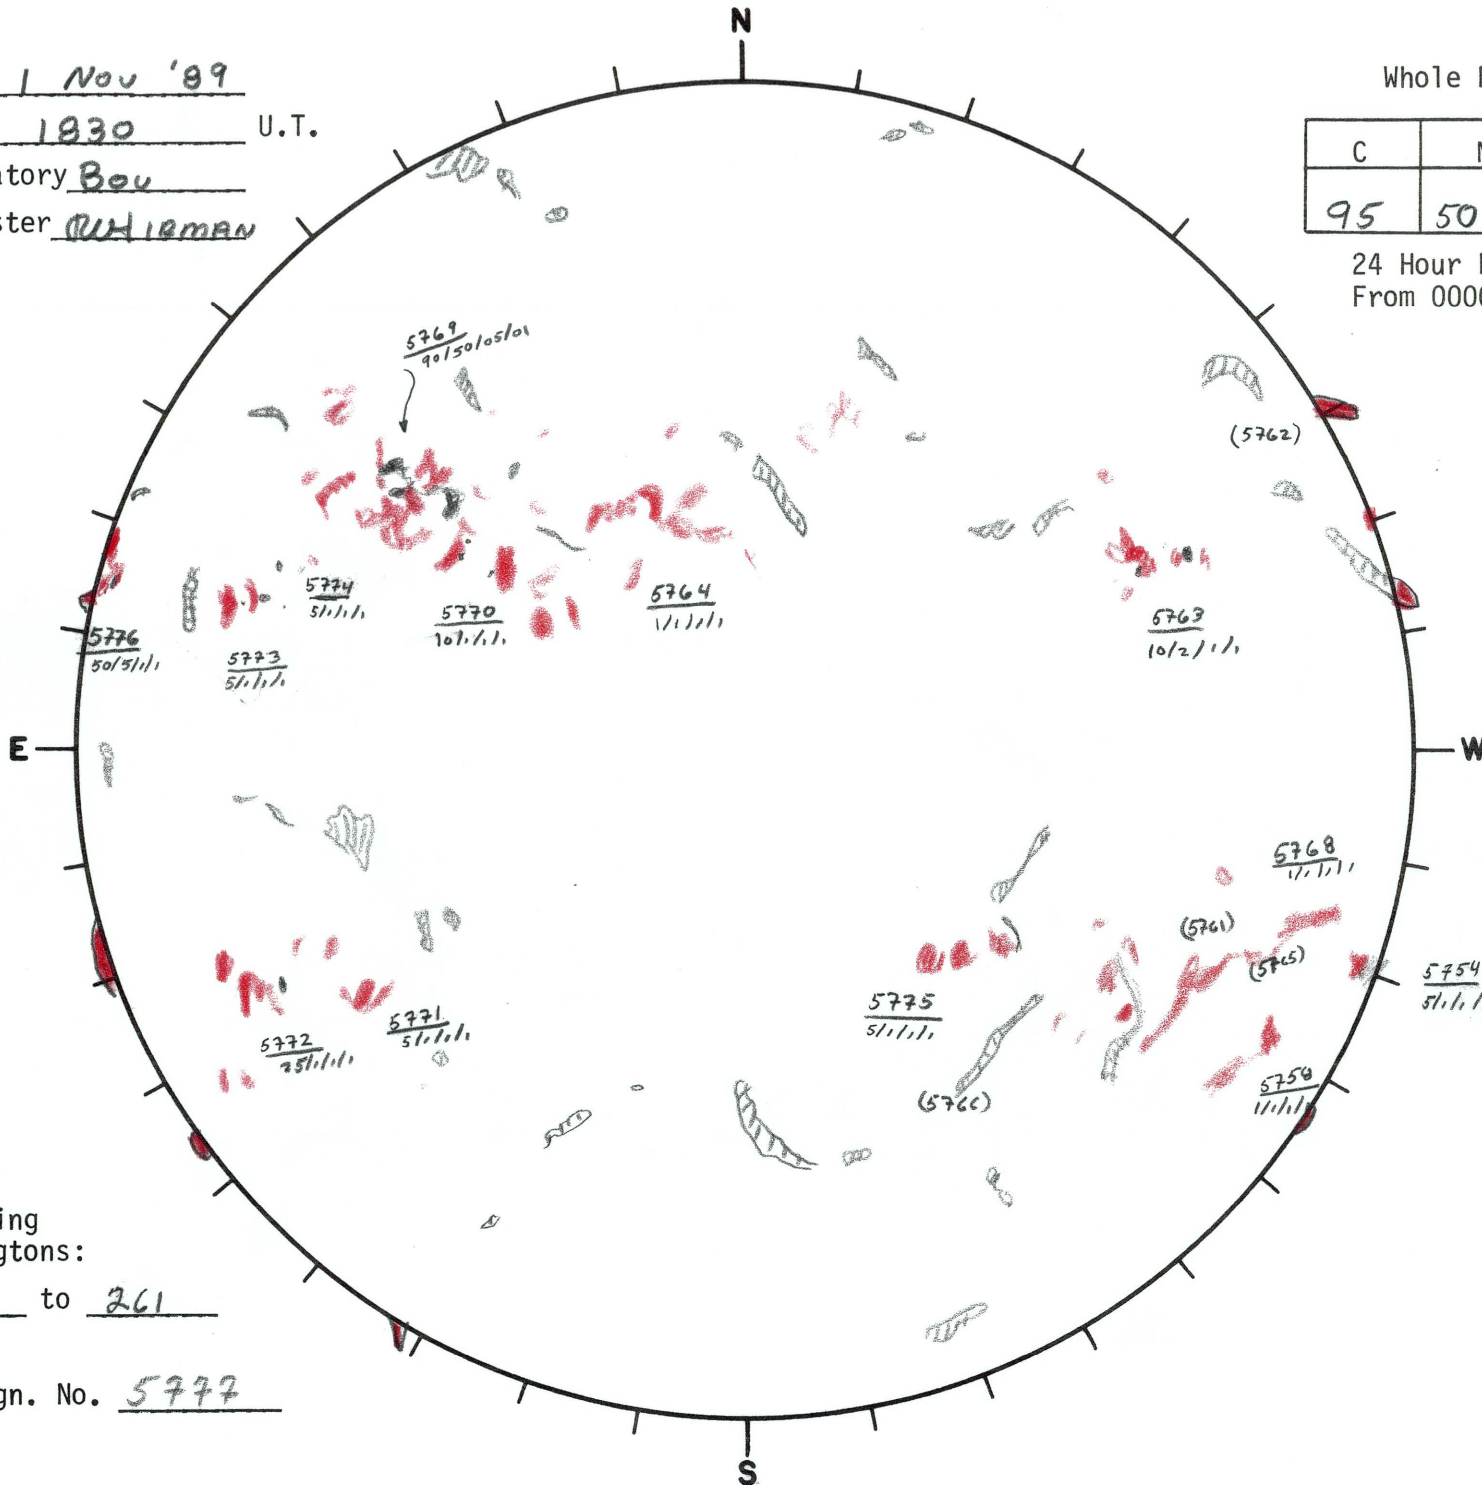

Date: 1 Nov '89
 Time: 1830 U.T.
 Observatory Bou
 Forecaster RUHIMAN

Whole Disk Forecast

C	M	X	P
95	50	05	01

24 Hour Forecast
 From 0000 U.T. to 0000 U.T.

Returning Carringtons:

314 to 261

Next Rgn. No. 5777

L_t 43.8

B_t 4.3

P_t 24.4