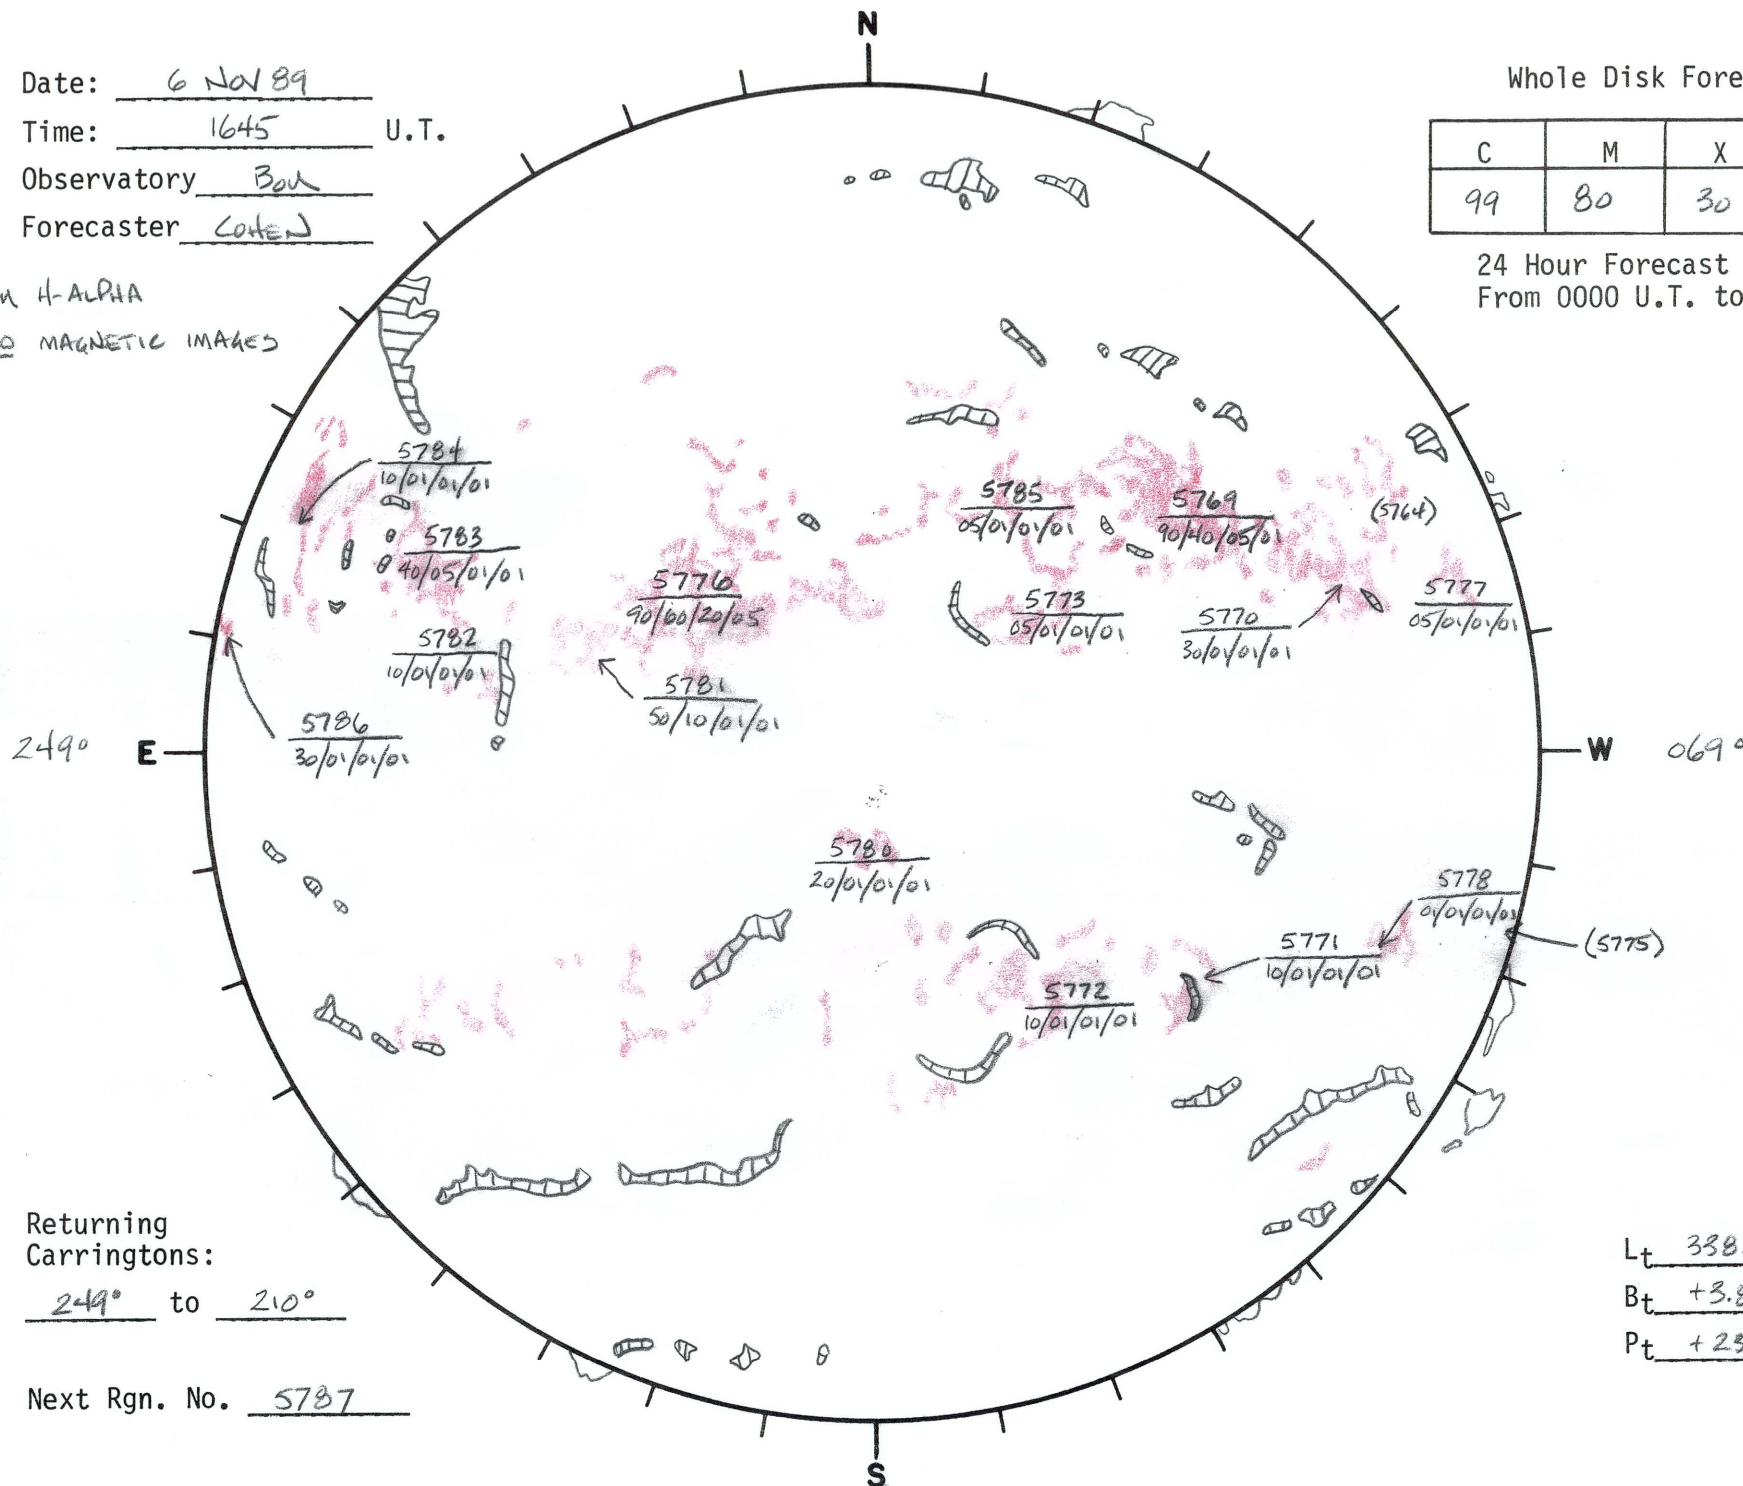

Date: 6 Nov 89
 Time: 1645 U.T.
 Observatory Bou
 Forecaster Cohen

Whole Disk Forecast

C	M	X	P
99	80	30	05

24 Hour Forecast
 From 0000 U.T. to 0000 U.T.

- Bou H-ALPHA
- NO MAGNETIC IMAGES

Returning Carringtons:

249° to 210°

Next Rgn. No. 5787

L_t 338.8°

B_t +3.8°

P_t +23.5°