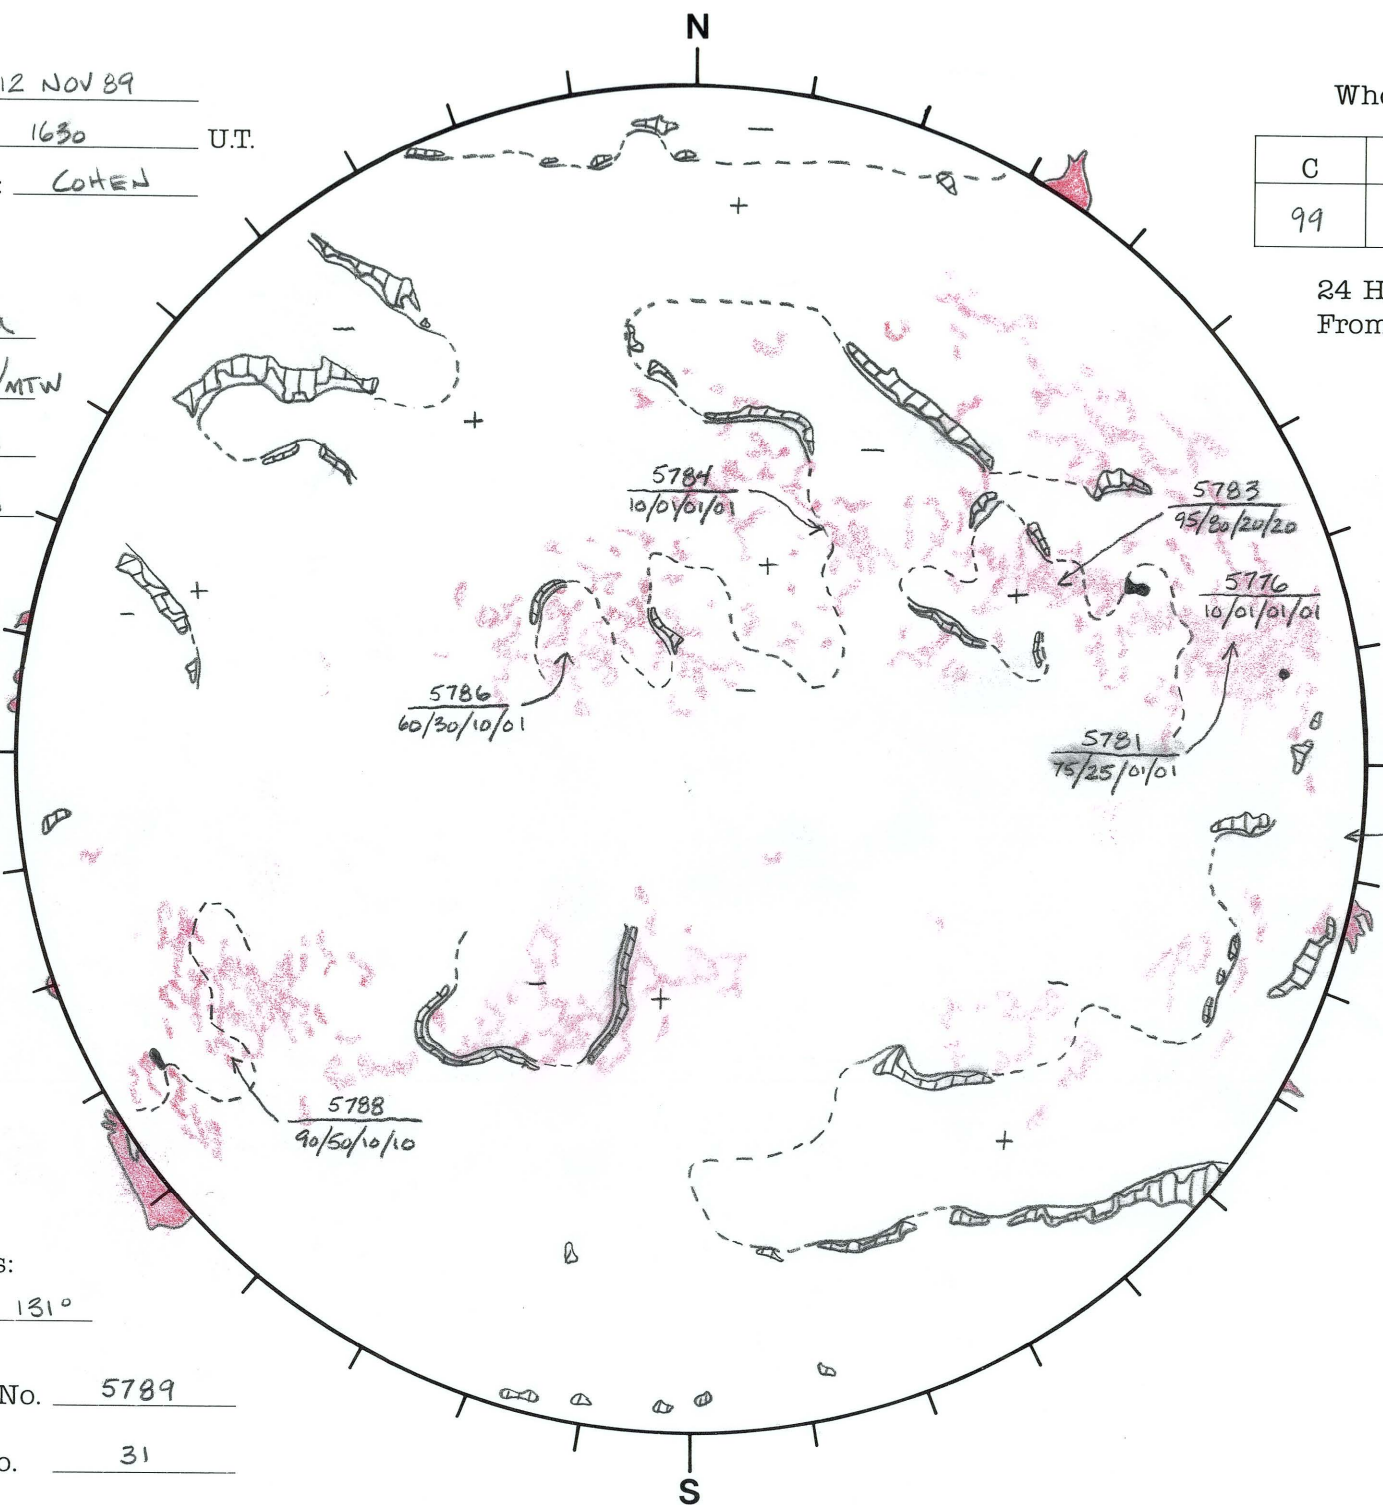

Date: 12 NOV 89  
 Time: 1630 U.T.  
 Forecaster: COTEN

Whole Disk Forecast

C	M	X	P
99	90	40	25

24 Hour Forecast  
 From 0000 U.T. to 0000 U.T.

DATA:  
 H-alpha Bou  
 Sunspots Bou/MTW  
 10830 NA  
 Mag. NA

170° E

W 350°

Returning Carringtons:  
170° to 131°

$L_t$  269.8°  
 $B_t$  +3.1°  
 $P_t$  +22.1°

Next Rgn. No. 5789  
 Next CH No. 31