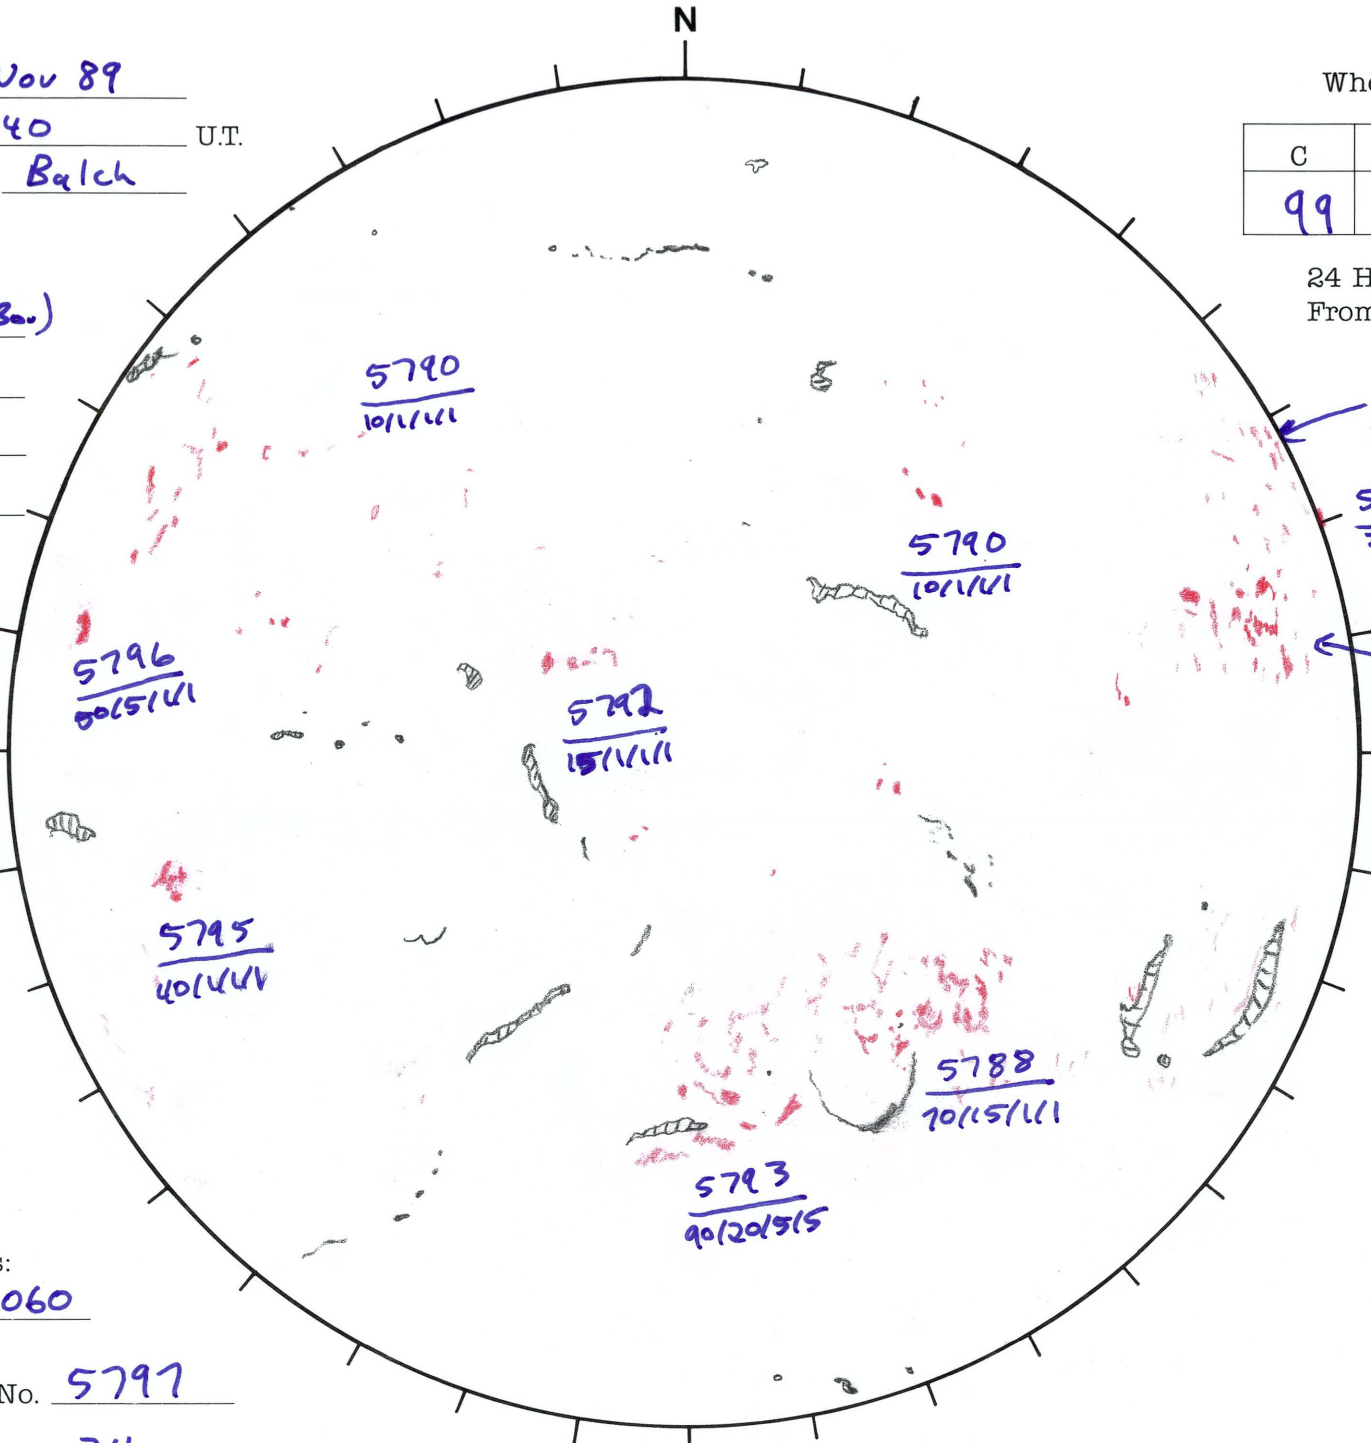

Date: 17 Nov 89
 Time: 1640 U.T.
 Forecaster: Balch

Whole Disk Forecast

C	M	X	P
99	80	25	30

24 Hour Forecast
 From 0000 U.T. to 0000 U.T.

DATA:
 H-alpha ✓(Bw)
 Sunspots _____
 10830 _____
 Mag. _____

104 E

W 284

Returning Carringtons:
100 to 060

Next Rgn. No. 5797

Next CH No. 34

L_t 193.8
 B_t +2.5
 P_t +20.7

S
 194