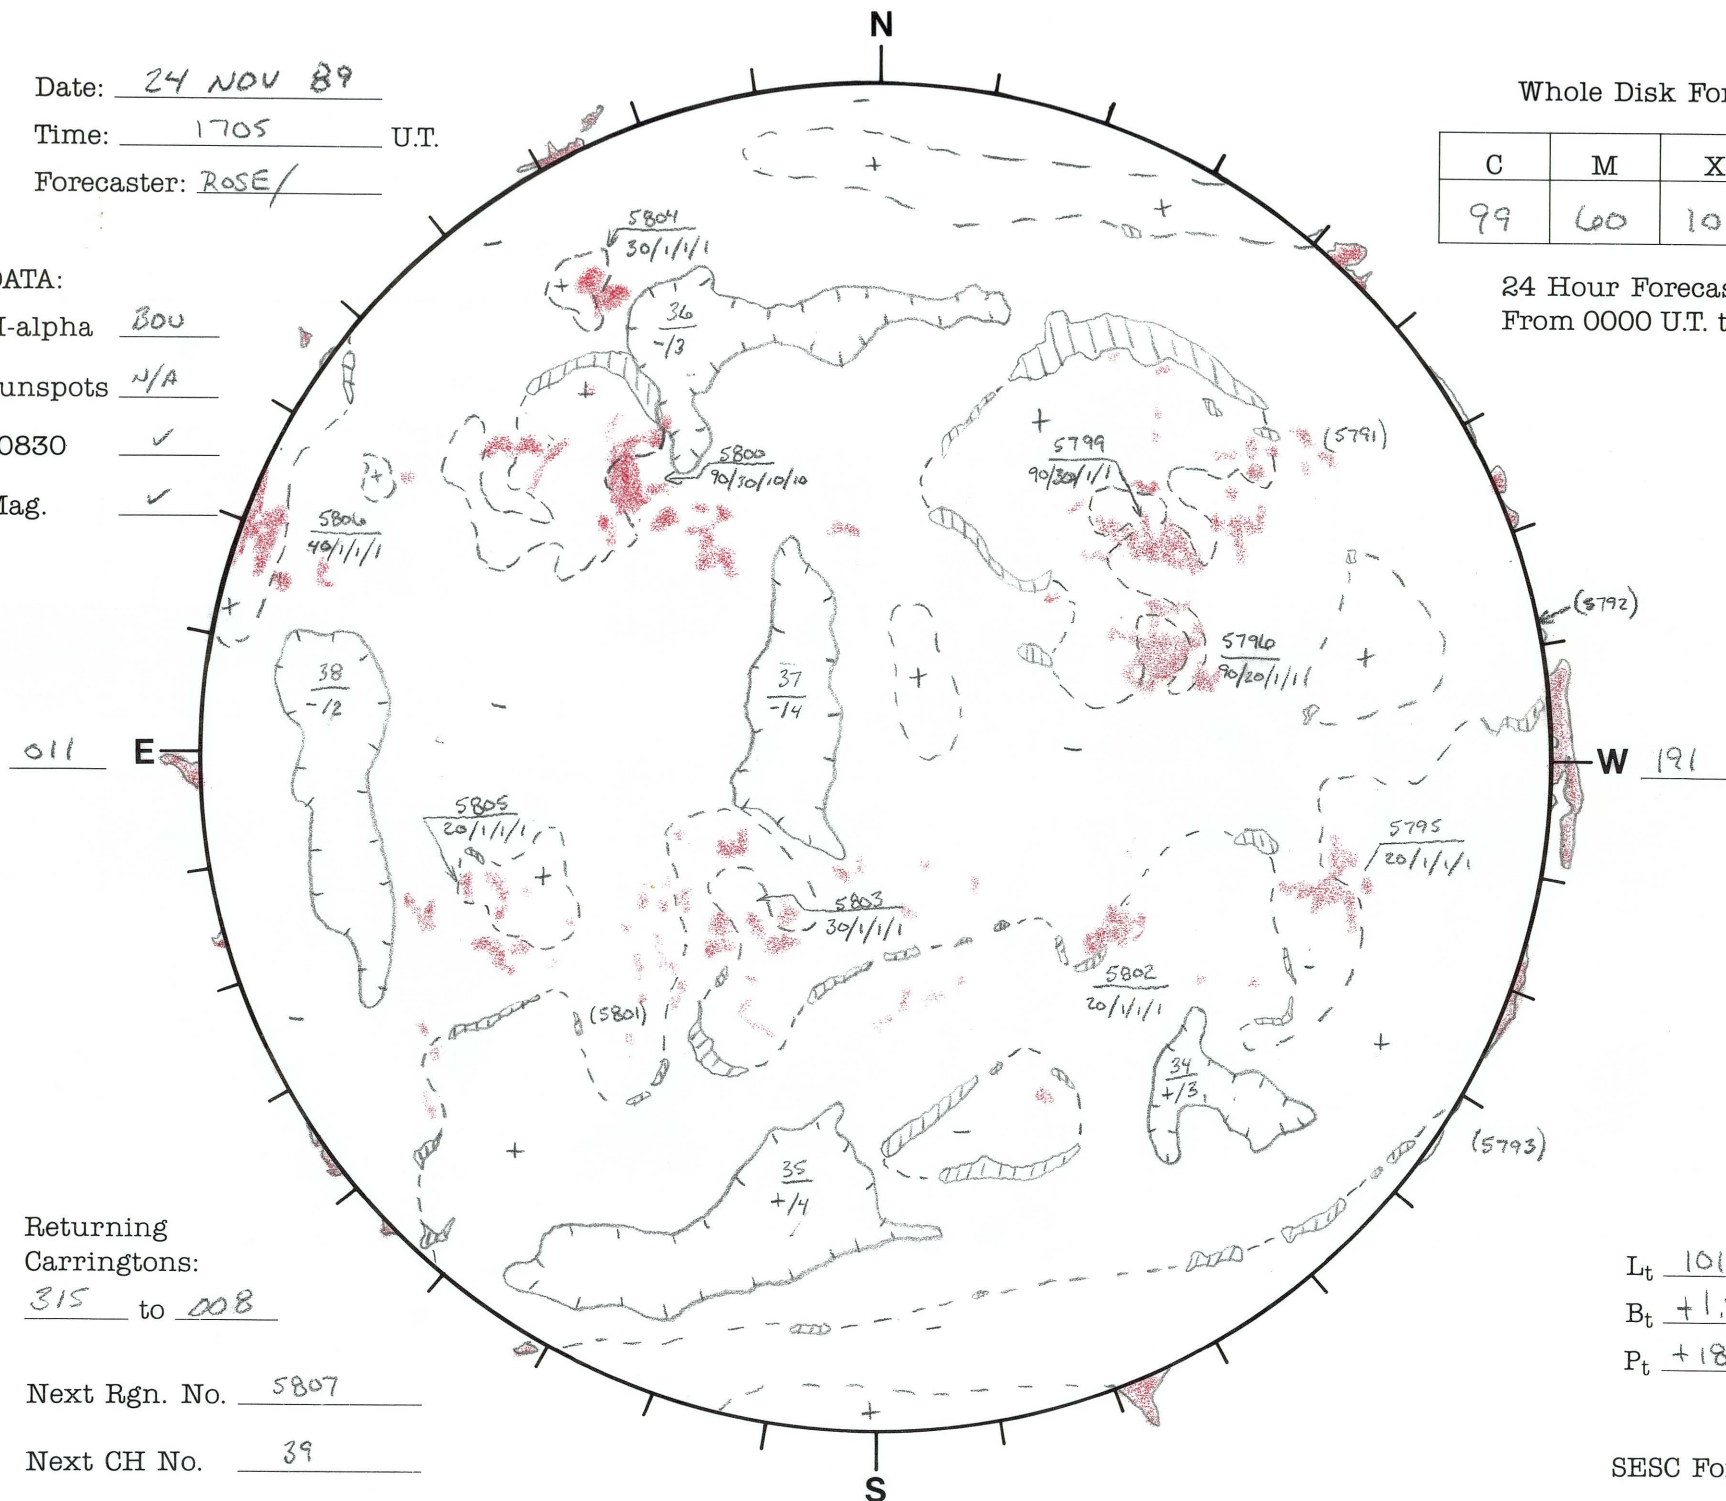

Date: 24 NOV 89  
 Time: 1705 U.T.  
 Forecaster: ROSE/

Whole Disk Forecast

C	M	X	P
99	60	10	10

24 Hour Forecast  
 From 0000 U.T. to 0000 U.T.

DATA:  
 H-alpha BOU  
 Sunspots N/A  
 10830   
 Mag.

Returning Carringtons:  
315 to 008

Lt 101.3°  
 Bt +1.7°  
 Pt +18.4°

Next Rgn. No. 5807

Next CH No. 39