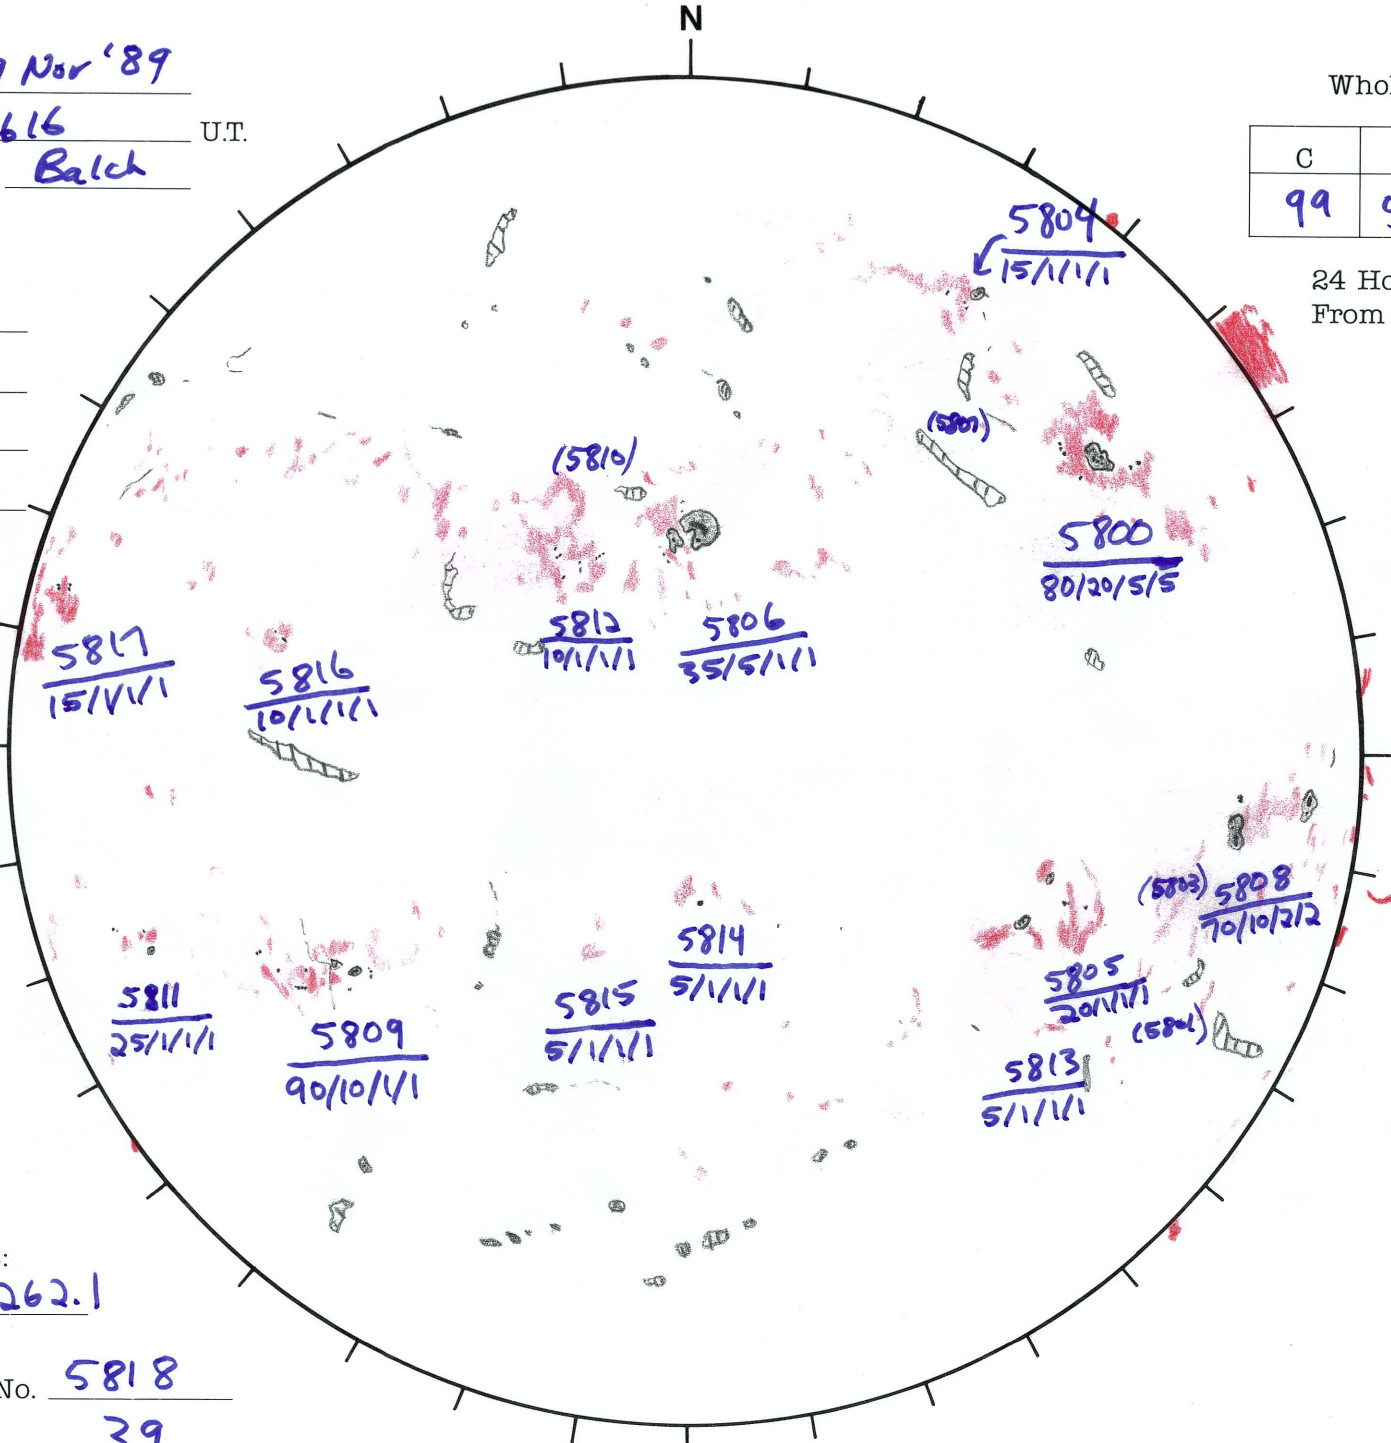

Date: 29 Nov '89
 Time: 1616 U.T.
 Forecaster: Balch

Whole Disk Forecast

C	M	X	P
99	50	10	10

24 Hour Forecast
 From 0000 U.T. to 0000 U.T.

DATA:
 H-alpha
 Sunspots
 10830 na
 Mag. na

306 E

W 126

Returning Carringtons:
301.6 to 262.1

L_t 35.9
 B_t +1.0
 P_t +16.6

Next Rgn. No. 5818

Next CH No. 39

S
036