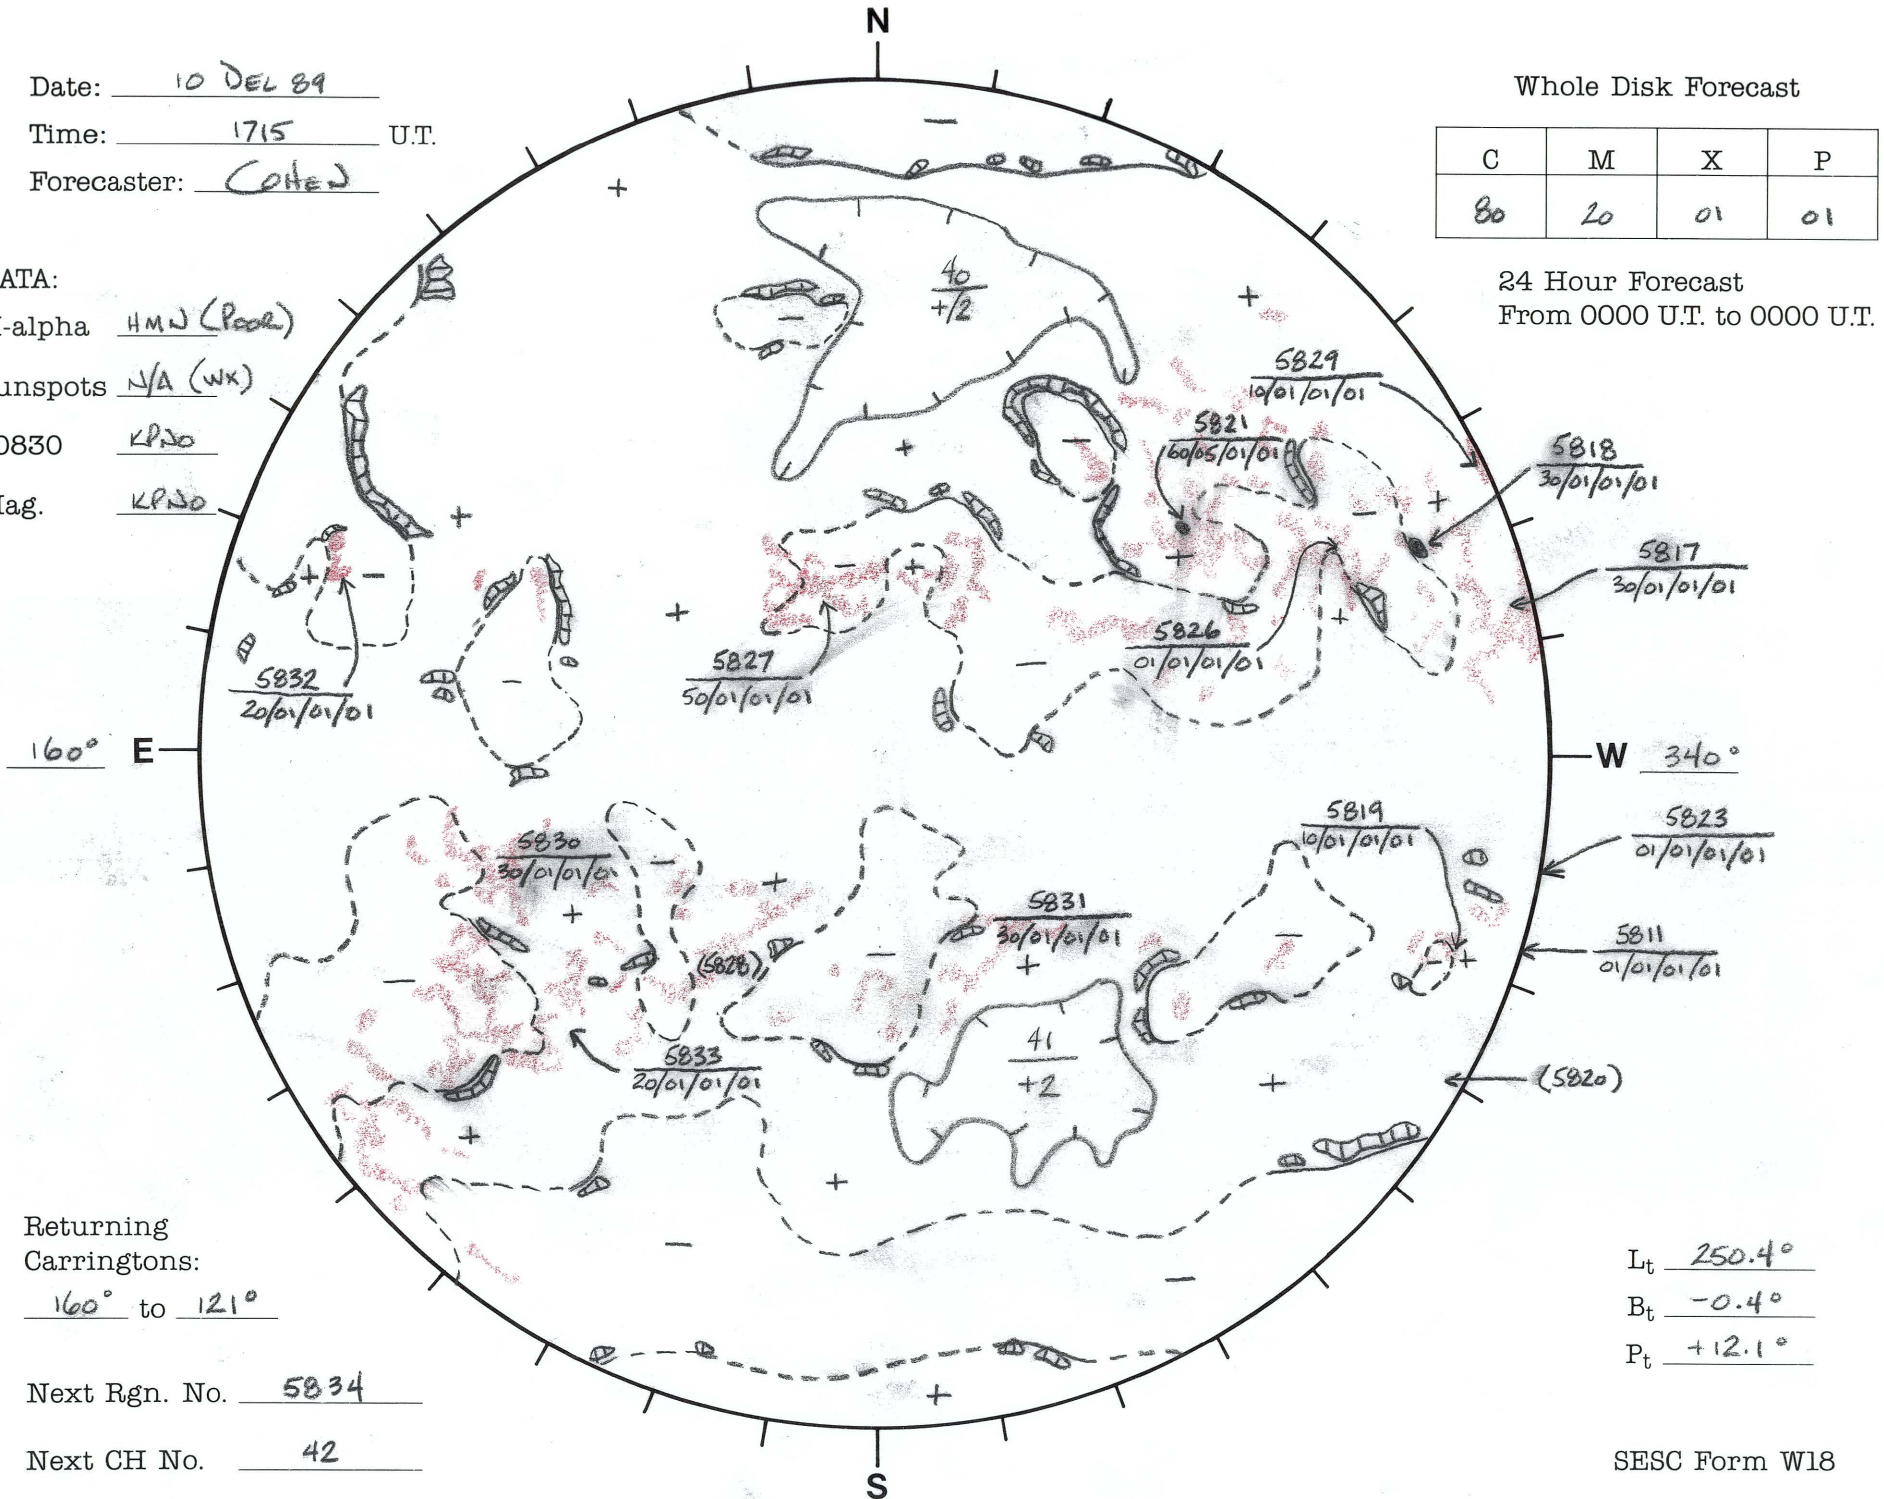

Date: 10 DEL 89

Time: 1715 U.T.

Forecaster: Colton

Whole Disk Forecast

| C | M | X | P |
|----|----|----|----|
| 80 | 20 | 01 | 01 |

24 Hour Forecast
From 0000 U.T. to 0000 U.T.

DATA:

H-alpha HMJ (Peak)

Sunspots N/A (WK)

10830 KP20

Mag. KP20

Returning Carringtons:

160° to 121°

Next Rgn. No. 5834

Next CH No. 42

L_t 250.4°

B_t -0.4°

P_t +12.1°