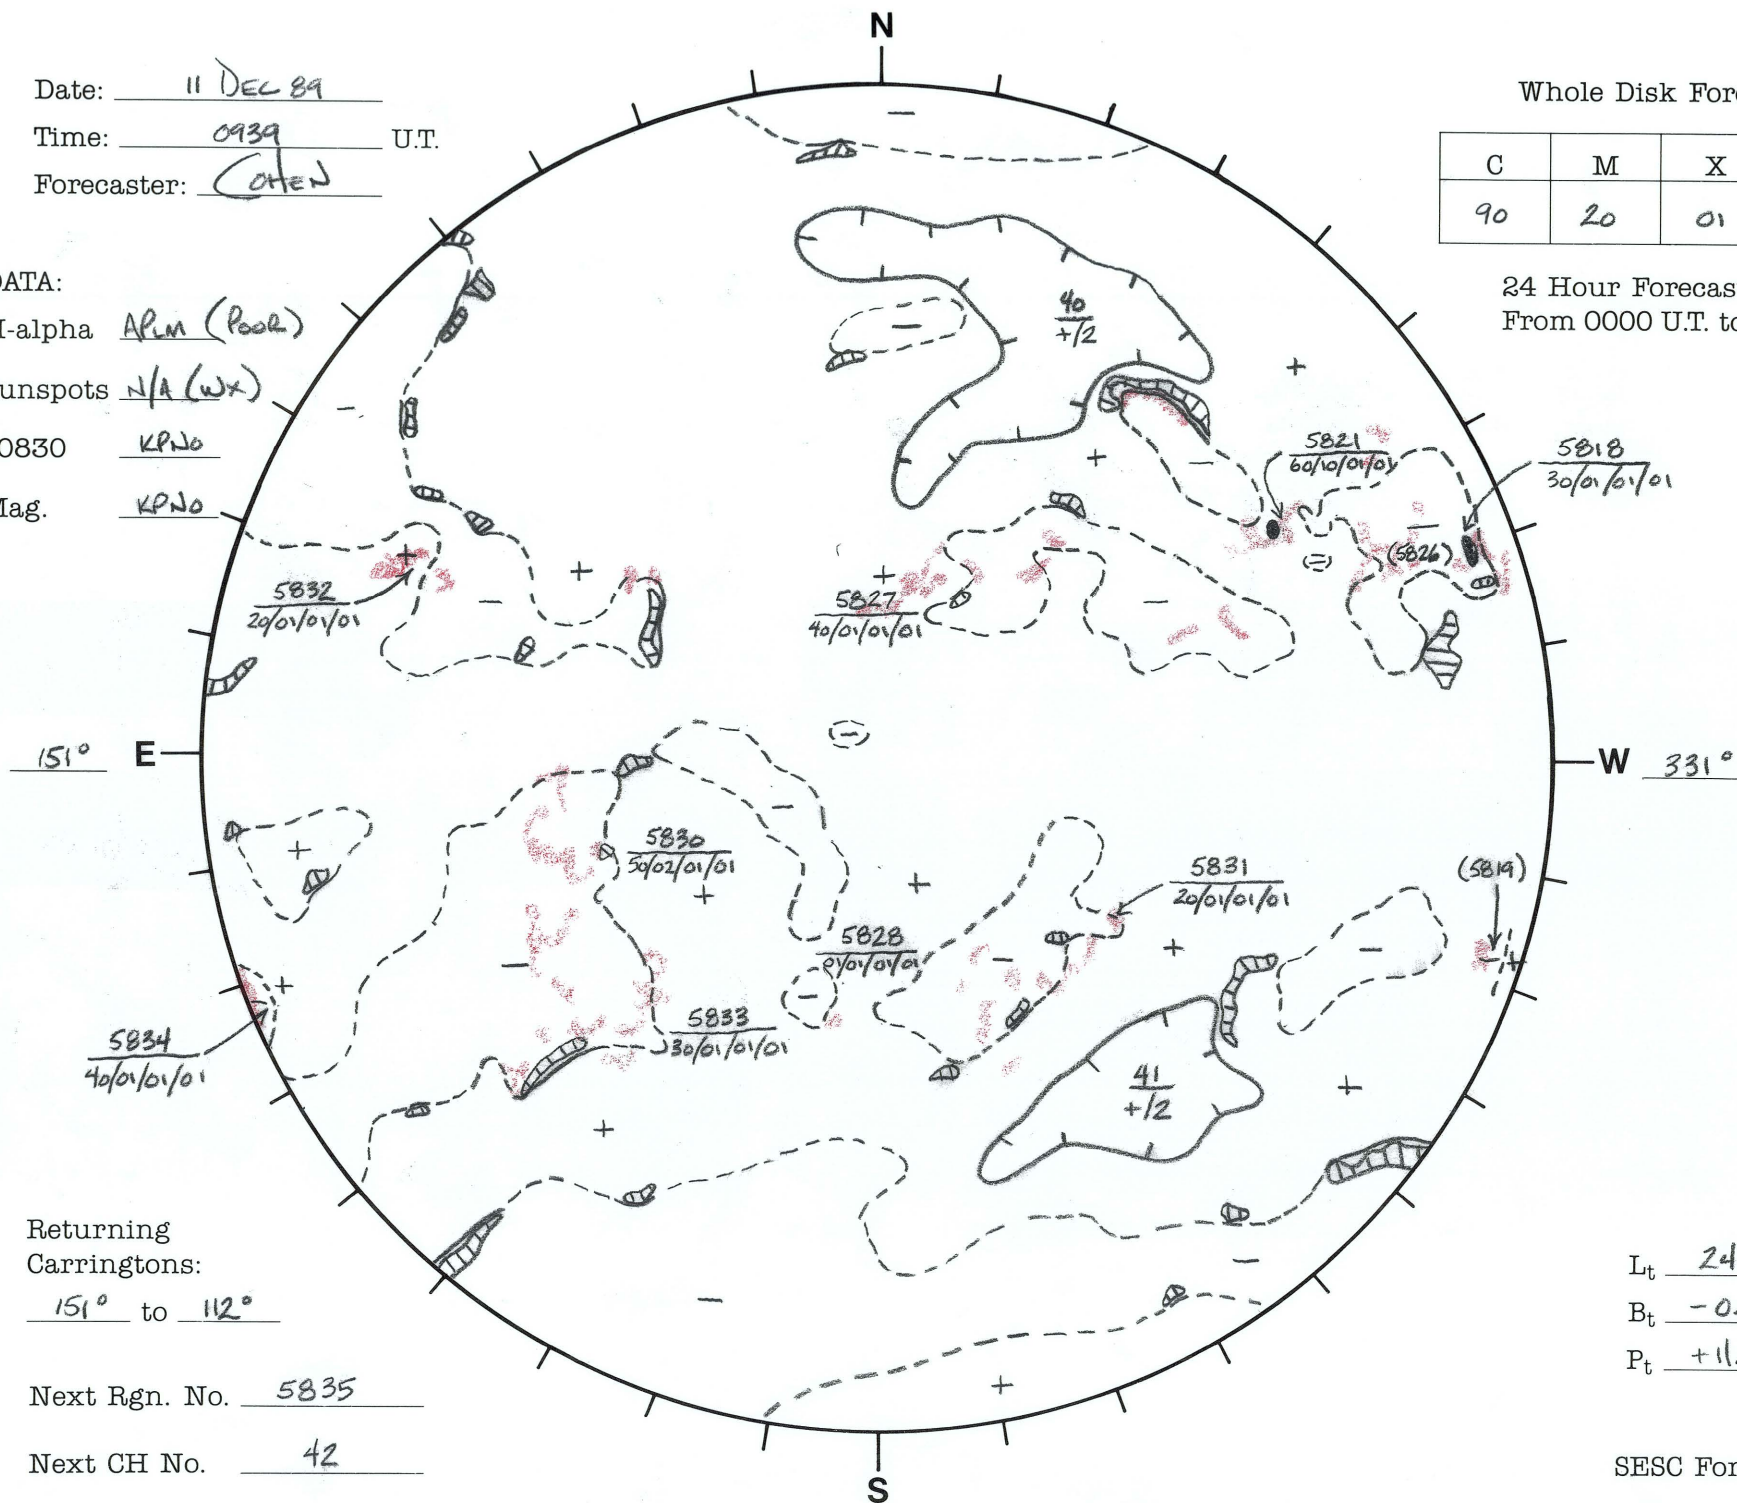

Date: 11 DEC 89
 Time: 0939 U.T.
 Forecaster: CHEN

Whole Disk Forecast

C	M	X	P
90	20	01	01

24 Hour Forecast
 From 0000 U.T. to 0000 U.T.

DATA:
 H-alpha APM (Poor)
 Sunspots N/A (WX)
 10830 KP No
 Mag. KP No

Returning
 Carringtons:
151° to 112°

Next Rgn. No. 5835

Next CH No. 42

L_t 241.4°
 B_t -0.5°
 P_t +11.8°