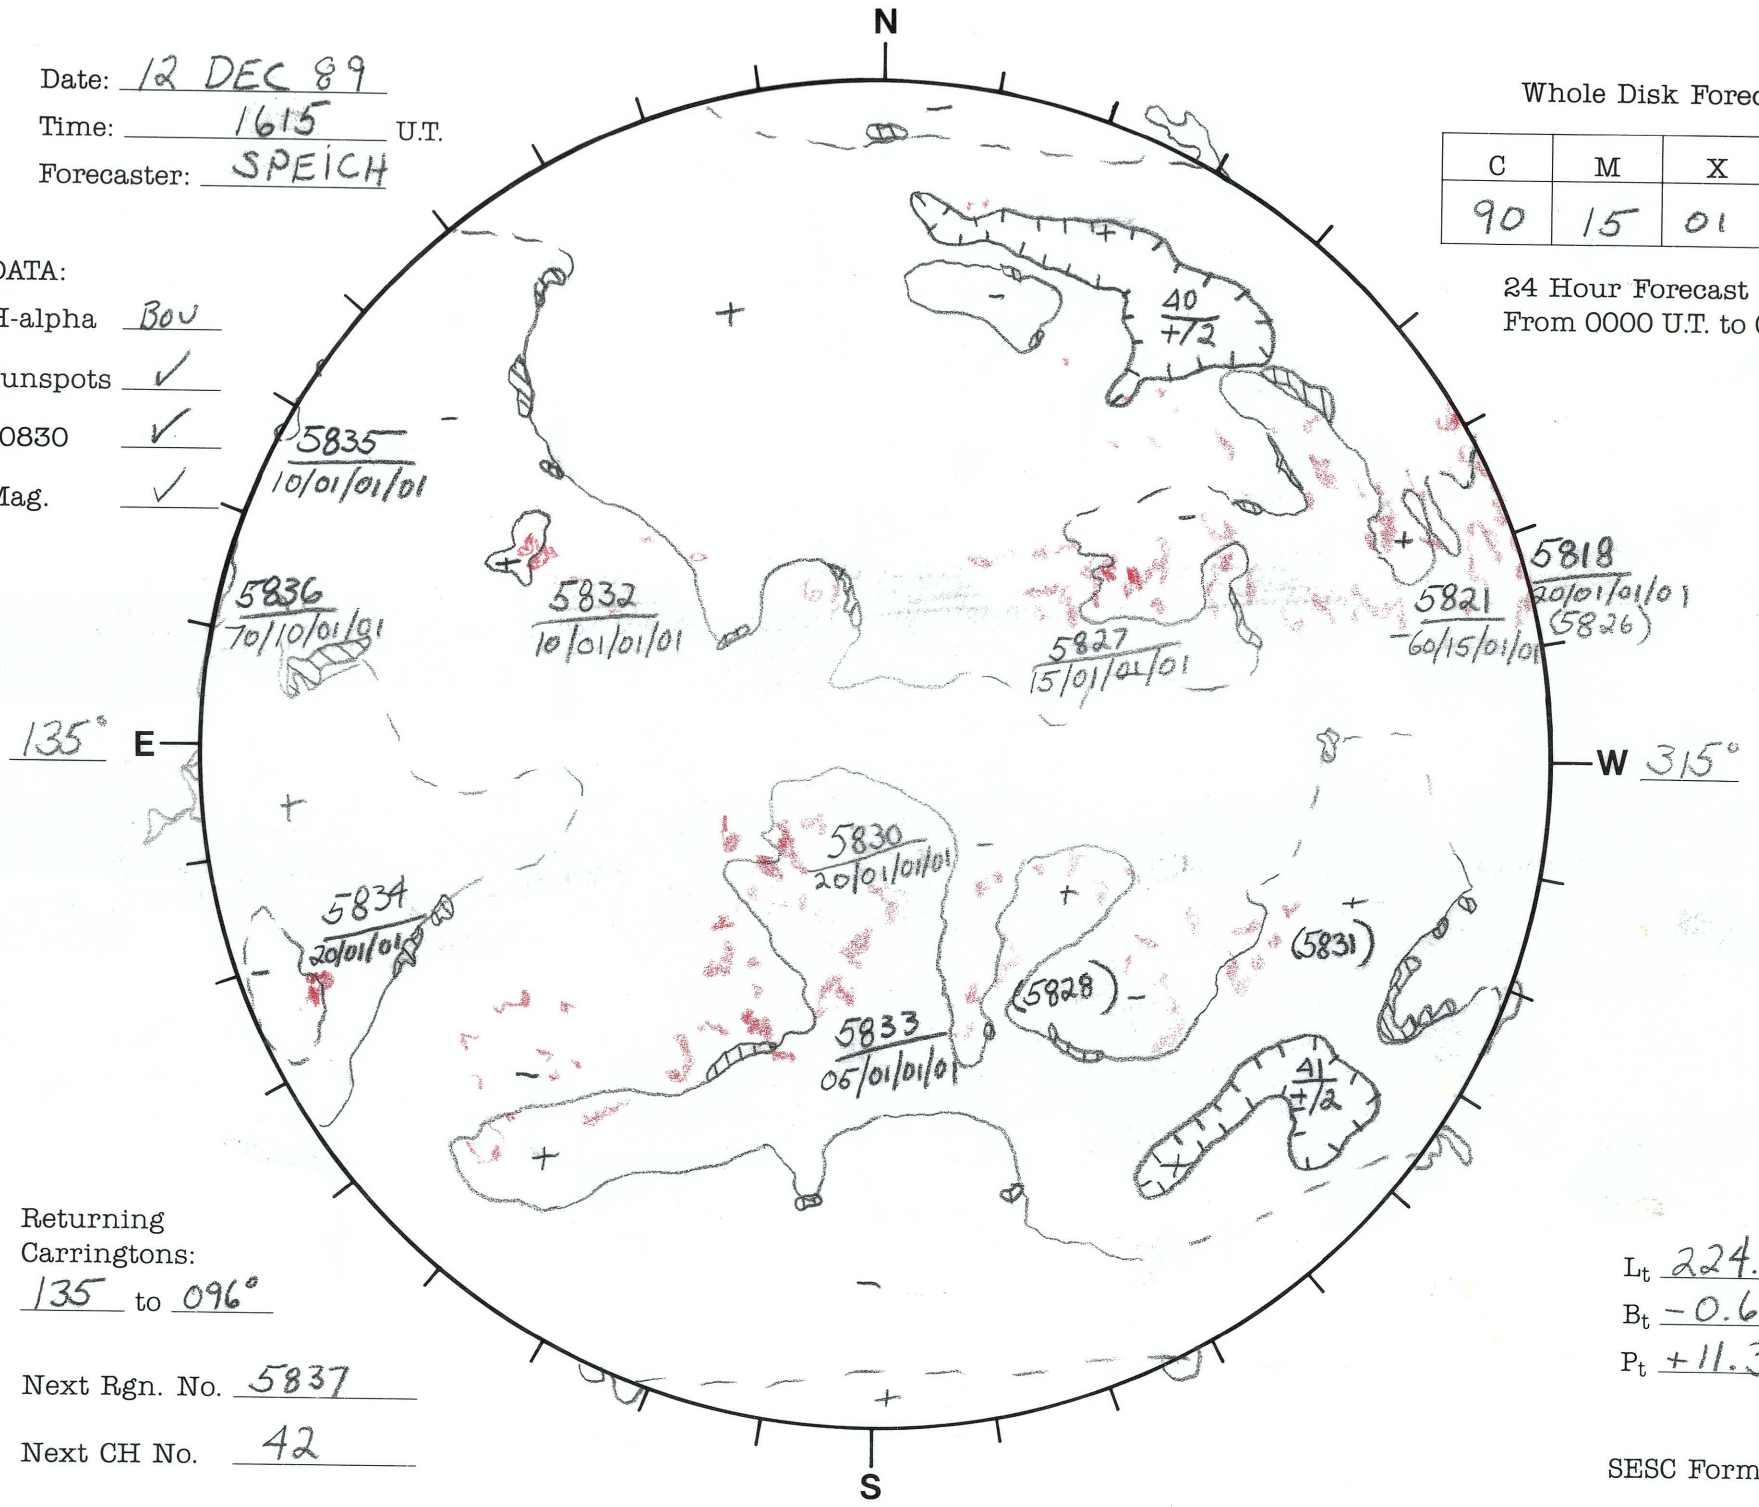

Date: 12 DEC 89
 Time: 1615 U.T.
 Forecaster: SPEICH

Whole Disk Forecast

C	M	X	P
90	15	01	01

24 Hour Forecast
 From 0000 U.T. to 0000 U.T.

DATA:
 H-alpha Bov
 Sunspots
 10830
 Mag.

Returning Carringtons:
135 to 096

Next Rgn. No. 5837

Next CH No. 42

L_t 224.6°
 B_t -0.6°
 P_t +11.3°